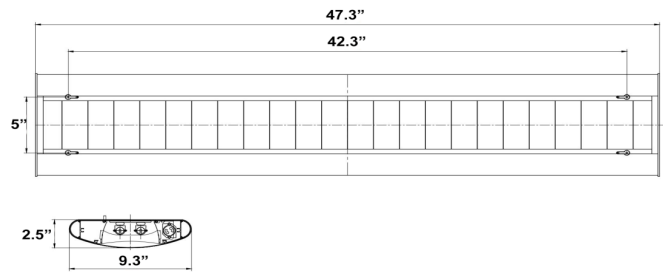

Alcon Lighting 12032 LED Direct Linear Light

ORDERING INFORMATION Example: (12032-35K)

Model	Color Temp	Option
12032	35K 3500K	Blank 6-Foot Aircraft Suspension Cable
	40K 4000K	SJTW100 100 Foot Reel of 5-Conductor 18 AWG Power Cable
	50K 5000K	EM8 8 Watt Internal Emergency Back-Up Battery