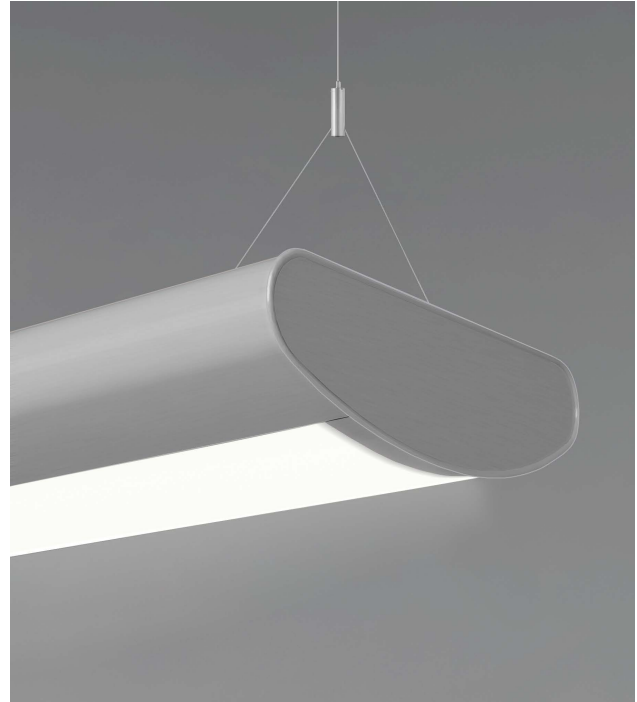

FIXTURE SPECIFICATIONS

INTENDED USE

The specification grade VE Lighting 12031 Hamilton Architectural LED Linear Pendant Mount Direct Down Light Fixture furnishes both clean lines and clarity to commercial LED office lighting interiors. Our sleek, stylish fixtures offer highly effective and efficient lighting solutions for hotels, offices, retail outlets, restaurants, and more.

FEATURES

- Construction:** Anodized Aluminum
- Lumens:** 4400lms
- Wattage:** 40W
- CRI:** 80
- Voltage:** 120-277VAC 50/60Hz
- Dimming:** 0-10V Dimmable
- Color Temperature Switch:** Features the ability to switch color temps from 3500K, 4000K and 5000K.
- Operating Temperature:** -13°F ~ 104°F (-25°C ~ 40°C)
- Life:** 50,000 Hours
- Power Factor:** >0.95
- Listings:** -UL Listed, IP20 Rated, LM79 Rated, Assembled in the US
- Warranty:** 5 Years Carefree for Parts & Components (Labor Not Included)

Comes standard with 6 Foot Adjustable Aircraft Cable

Alcon Lighting 12032 LED Direct Linear Light

ORDERING INFORMATION Example: (12032-35K)

Model	Color Temp	Option
12032	35K 3500K	Blank 6-Foot Aircraft Suspension Cable
	40K 4000K	SJTW100 100 Foot Reel of 5-Conductor 18 AWG Power Cable
	50K 5000K	EM8 8 Watt Internal Emergency Back-Up Battery