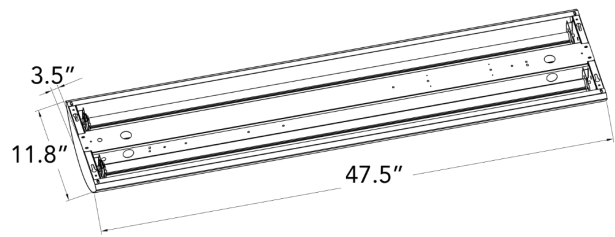

FIXTURE SPECIFICATIONS

INTENDED USE

The specification grade VE Lighting 12031 Hamilton Architectural LED Linear Pendant Mount Direct Down Light Fixture furnishes both clean lines and clarity to commercial LED office lighting interiors. Our sleek, stylish fixtures offer highly effective and efficient lighting solutions for hotels, offices, retail outlets, restaurants, and more.

FEATURES

- **Construction:** Anodized Aluminum
- **Lumens:** 4400lms
- **Wattage:** 40W
- **CRI:** 80
- **Voltage:** 120-277VAC 50/60Hz
- **Dimming:** 0-10V Dimmable
- **Color Temperature Switch:** Features the ability to switch color temps from 3500K, 4000K and 5000K.
- **Operating Temperature:** -13°F ~ 104°F (-25°C ~ 40°C)
- **Life:** 50,000 Hours
- **Power Factor:** >0.95
- **Listings:** -UL Listed, IP20 Rated, LM79 Rated, Assembled in the US
- **Warranty:** 5 Years Carefree for Parts & Components (Labor Not Included)

Comes standard with 6 Foot Adjustable Aircraft Cable

VE Lighting 12033 Architectural LED Linear Pendant Mount Direct/Indirect Light

ORDERING INFORMATION Example: (12033-35K)

Model	Color Temp	Option
12033	35K 3500K	Blank 6-Foot Aircraft Suspension Cable
	40K 4000K	SJTW100 100 Foot Reel of 5-Conductor 18 AWG Power Cable
	50K 5000K	EM8 8 Watt Internal Emergency Back-Up Battery