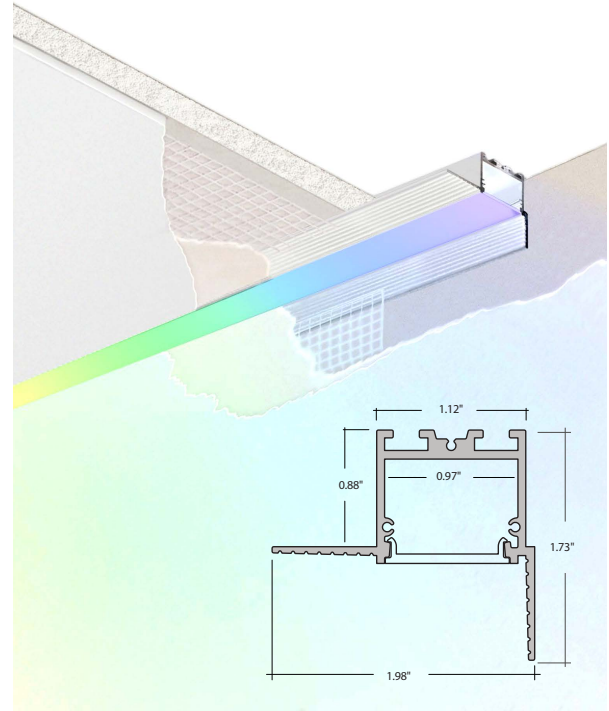

FIXTURE SPECIFICATIONS

INTENDED USE

This wall wash perimeter RGBW color-changing LED lightstrip suits hallway accent lighting and lighting art or other features on the adjacent wall. The commercial-grade trimless lighting product yields recessed downlight. It's designed with a modern aesthetic and comes in standard lengths of 2-foot, 4-foot, 6-foot, 8-foot and custom cuts of any length. The 24-voltage lightstrip, ideal for commercial and residential interiors, can be joined in seamless runs of any length.

PRODUCT FAMILY

- 12100-10-P | Pendant
- 12100-10-S | Surface
- 12100-10-R | Recessed
- 12100-10-LR | Low-Profile Recessed
- 12100-10-PR | Perimeter Recessed
- 12100-10-R-RGBW | Recessed RGBW

FEATURES

- Construction:** Durable military grade aluminum, field cuttable can be installed in any drywall thickness
- LED Driver:** Remote non-dimming transformer is provided home run required at every 16'
- Beam Angle:** 120°
- Lens:** Glare-free snap in frosted acrylic for even distribution
- Shape Design:** Fixture profile can be miter cut-in the field-to achieve desired shape design
- Finish:** Matte White
- Voltage:** 24V DC Constant voltage
- Lumens:** 475 Lumens per foot
- Wattage:** 8.8W per foot
- Dimming:** Light is Dimmable via iOS/Android Application or Optional Controls
- WiFi Controls (iOS/Android):**
Mobile App: Easy Home Smart Home
DMX Wall App: WiFi 104
- Life:** 50,000 Hours
- Warranty:** 5 Years Carefree for Parts & Components (Labor Not Included)
- Listings:** cUL Listed, Title 24 Certified, Dry Location IP45 (LED Component Only), Optional Wet Location IP65 (LED Component Only)