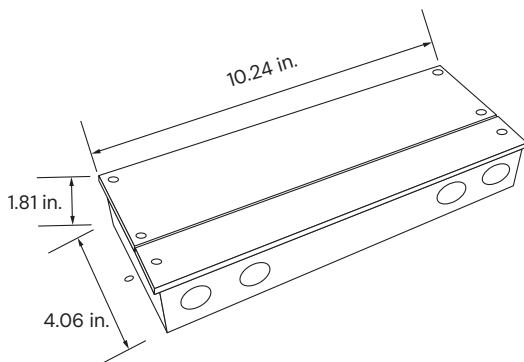

NDD-30W-24V

NDD-60W-24V

NDD-96W-24V

NDD-150W-24V

NDD-200W-24V

NDD-300W-24V

RGBW CONTROLS

RF Remote Control
6.38" L x 1.65" W x 0.59" H