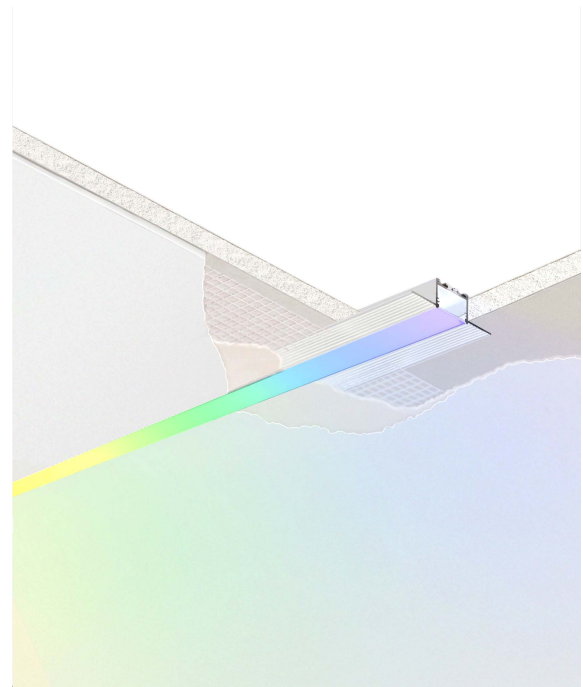

FIXTURE SPECIFICATIONS

INTENDED USE

The integrated color-changing LED lightstrip has a 1-inch lens aperture width and is available in standard lengths of 2-foot, 4-foot, 6-foot, 8-foot and custom cuts. Our commercial-grade product with dimmable light via Android or iOS application or optional controls can be joined in seamless runs of any length. This 24-voltage lightstrip offers direct downlight secured in a military-grade, field-cutttable aluminum channel.

FEATURES

- Construction:** Durable military grade aluminum, field cuttable can be installed in any drywall thickness
- LED Driver:** Remote non-dimming transformer is provided home run required at every 16'
- Beam Angle:** 120°
- Lens:** Glare-free snap-in frosted acrylic for even distribution
- Shape Design:** Fixture profile can be miter cut-in the field-to achieve desired shape design
- Finish:** Matte White
- Voltage:** 24V DC Constant Voltage
- Lumens:** 547 Lm/Ft. (167 Lm. (RGB) | 380 Lm. (White))
- Wattage:** 8.8W per foot
- CRI:** 90+
- Dimming:** Light is Dimmable via iOS/Android Application or Optional Controls
- WiFi Controls (iOS/Android):**
Mobile App: Easy Home Smart Home
DMX Wall App: WiFi 104
- Life:** 50,000 Hours
- Warranty:** 5 Years Carefree for Parts & Components (Labor Not Included)
- Listings:** cUL Listed, Title 24 Certified, Dry Location IP45 (LED Component Only), Optional Wet Location IP65 (LED Component Only)