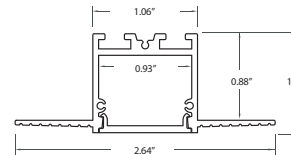

FIXTURE SPECIFICATIONS

INTENDED USE

The integrated color-changing LED lightstrip has a 1-inch lens aperture width and is available in standard lengths of 2-foot, 4-foot, 6-foot, 8-foot and custom cuts. Our commercial-grade product with dimmable light via Android or iOS application or optional controls can be joined in seamless runs of any length. This 24-voltage lightstrip offers direct downlight secured in a military-grade, field-cutttable aluminum channel.

PRODUCT FAMILY

- 12100-10-P | Pendant
- 12100-10-S | Surface
- 12100-10-R | Recessed
- 12100-10-LR | Low-Profile Recessed
- 12100-10-PR | Perimeter Recessed
- 12100-10-PR-RGBW | Perimeter Recessed RGBW

FEATURES

- **Construction:** Durable military grade aluminum, field cuttable can be installed in any drywall thickness
- **LED Driver:** Remote non-dimming transformer is provided home run required at every 16'
- **Beam Angle:** 120°
- **Lens:** Glare-free snap-in frosted acrylic for even distribution
- **Shape Design:** Fixture profile can be miter cut-in the field-to achieve desired shape design
- **Finish:** Matte White
- **Voltage:** 24V DC Constant Voltage
- **Lumens:** 547 Lm/Ft. (167 Lm. (RGB) | 380 Lm. (White))
- **Wattage:** 8.8W per foot
- **CRI:** 90+
- **Dimming:** Light is Dimmable via iOS/Android Application or Optional Controls
- **WiFi Controls (iOS/Android):**
  Mobile App: Easy Home Smart Home
  DMX Wall App: WiFi 104
- **Life:** 50,000 Hours
- **Warranty:** 5 Years Carefree for Parts & Components (Labor Not Included)
- **Listings:** cUL Listed, Title 24 Certified, Dry Location IP45 (LED Component Only), Optional Wet Location IP65 (LED Component Only)

ORDERING INFORMATION

Example: (12100-10-R-RGBW-2-RGBW27K-RTL-RF)