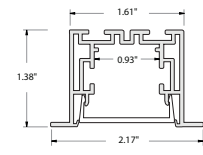

TRIMLESS MOUNT

T-BAR & FLANGE MOUNT

ORDERING INFORMATION

Example: (12100-10-R-RGBW-2-RGBW27K-RTL-RF)

Model	Length	Color Temp	Mount Type	Flange Finish ¹	Controls	DMX Decoder	Options
12100-10-R-RGBW Recessed RGBW	2 2 Foot	RGBW27K RGB + 2700K	RTL Trimless	WH White	WIFI Mobile Application + WiFi	(Blank) None required DEC-4C	WL² Wet Location IP65
	4 4 Foot	RGBW30K RGB + 3000K	RT T-Bar	BK Black	RF RF Remote Control (White)		4-Channel RJ45
	6 6 Foot	RGBW40K RGB + 4000K	RF Flanged	SL Silver	DMX DMX Wall Control (White)		DEC-5C 5-Channel RJ45/XLR
	8 8 Foot	RGBW50K RGB + 5000K			DMX-WIFI-W DMX Wall Control (White) + WiFi		
	XX Custom Length <small>Replace XX with Length in Feet</small>				DMX-WIFI-B DMX Wall Control (Black) + WiFi		