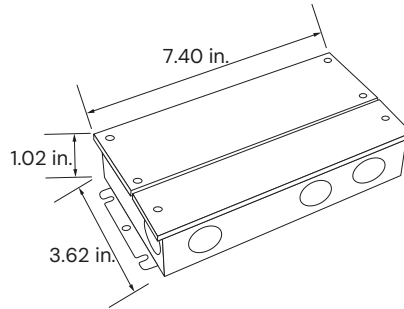

NDD-60W-24V