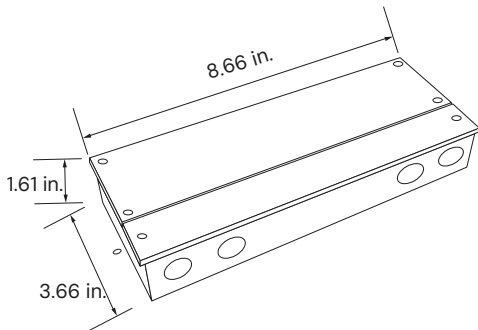

NDD-96W-24V