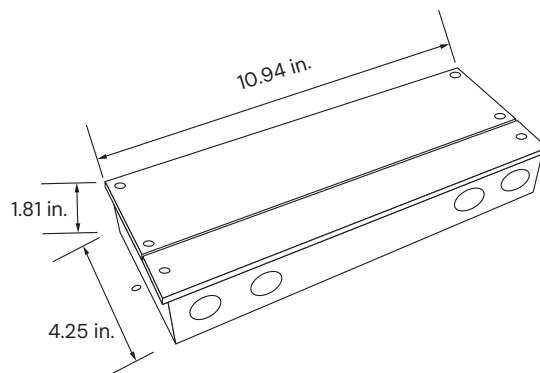

NDD-30W-24V

NDD-60W-24V

NDD-96W-24V

NDD-150W-24V

NDD-200W-24V

NDD-300W-24V

RGBW CONTROLS

RF Remote Control
6.38" L x 1.65" W x 0.59" H