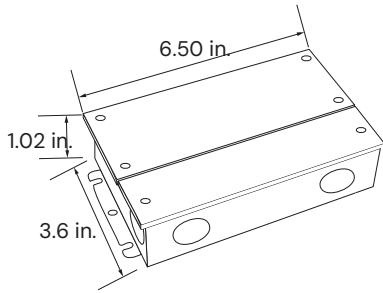

EXTERNAL DIMMING DRIVER SPECIFICATIONS

Non-Dimming Driver with Junction Box

NDD-30W-24V