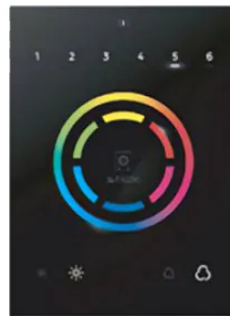

TRIMLESS MOUNT

T-BAR & FLANGE MOUNT

ORDERING INFORMATION

Example: (12100-10-R-RGBW-2-RGBW27K-RTL-RF)

Model	Length	Color Temp	Mount Type	Flange Finish ¹	Controls	DMX Decoder	Options
12100-10-R-RGBW Recessed RGBW	2 2 Foot	RGBW27K RGB + 2700K	RTL Trimless	WH White	WIFI Mobile Application + WiFi	(Blank) None required DEC-4C	WL² Wet Location IP65
	4 4 Foot	RGBW30K RGB + 3000K	RT T-Bar	BK Black	RF RF Remote Control (White)		4-Channel RJ45
	6 6 Foot	RGBW40K RGB + 4000K	RF Flanged	SL Silver	DMX DMX Wall Control (White)		DEC-5C 5-Channel RJ45/XLR
	8 8 Foot	RGBW50K RGB + 5000K			DMX-WIFI-W DMX Wall Control (White) + WiFi		
	XX Custom Length <small>Replace XX with Length in Feet</small>				DMX-WIFI-B DMX Wall Control (Black) + WiFi		

Mobile Application + WiFi

DMX Wall Control
5.20" L x 7.09" W x 1.38" H

DMX Wall Control + WiFi
5.75" L x 4.17" W x 0.43" H

WiFi-104

iOS + Android

COLOR TEMPERATURE GUIDE

2700K	3000K	3500K	4000K	5000K
WARM WHITE	SOFT WHITE GLOW	NEUTRAL GLOW	DAYLIGHT GLOW	CRYSTAL WHITE GLOW
friendly personal intimate	soft warm pleasing	sociable inviting non-threatening	neat clean efficient	bright cool alert
HOMES LIBRARIES RESTAURANTS	HOMES HOTEL ROOMS LOBBIES RETAIL STORES	EXECUTIVE OFFICES RECEPTION AREAS SUPERMARKETS	OFFICES CLASSROOMS MASS MERCHANDISERS SHOWROOMS	GRAPHICS INDUSTRY HOSPITALS GALLERIES BEAUTY SALONS
✓	✓	✗	✓	✓