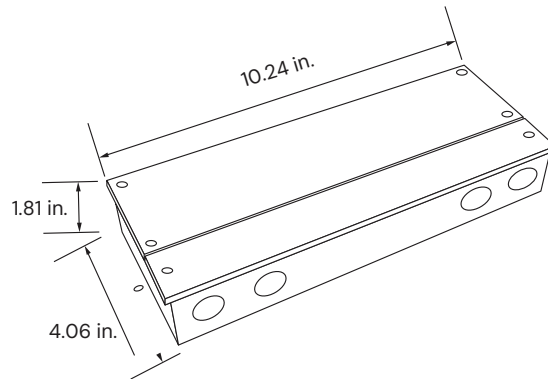

NDD-30W-24V

NDD-60W-24V

NDD-96W-24V

NDD-150W-24V

NDD-200W-24V

NDD-300W-24V

RGBW CONTROLS

RF Remote Control
6.38" L x 1.65" W x 0.59" H