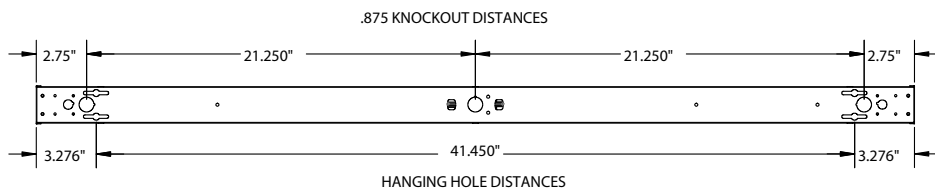

Dimensions

2 Foot

3 Foot

4 Foot

6 Foot

8 Foot