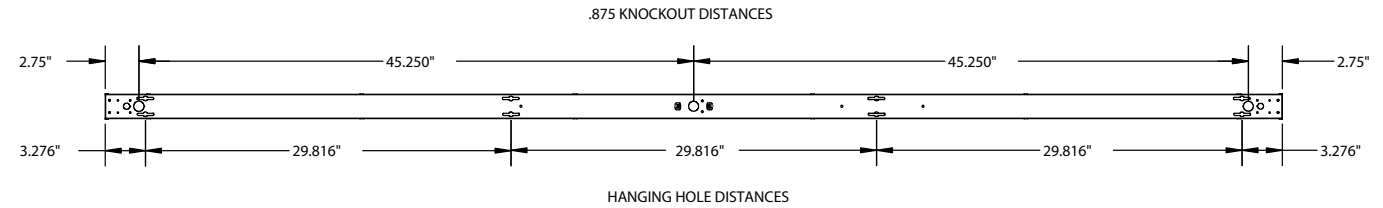

Dimensions

2 Foot

3 Foot

4 Foot

6 Foot

8 Foot