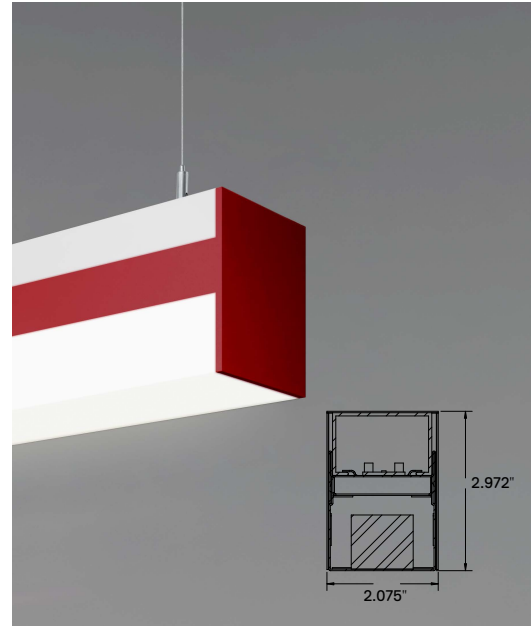

FIXTURE SPECIFICATIONS

INTENDED USE

The three-inch opening on our diecast 22 gauge steel linear LED light delivers architectural-grade illumination to commercial, hospitality and residential interior space. This downlight, offered in pendant or surface mount, is made with a frosted, snap-in, glare-free lens in the U.S.A. Ideal for today's office and conference room lighting applications.

FEATURES

Construction: Die-cast extruded 22 gauge steel body

Aircraft Cable Length: 144"

Lens: Glare free snap-in frosted lens

Driver: 0-10V Dimming

CRI: 80

Voltage: 120-277V 50/60 Hz

Power Factor: >0.90

Warranty: 1 years carefree for parts & components (labor not included)

Listings: Made in the USA, cETLus

Alcon 12100-2 Architectural 2 Inch Aperture LED Pendant or Surface Mount Light

ORDERING INFORMATION Example: (12100-2-S-2-14-AC4-WH-30K-8)