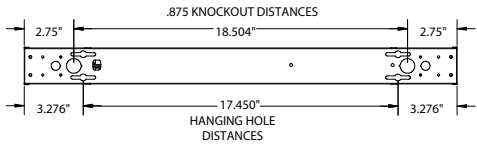

Available Finishes

Fixture Finishes

	White
	Black
	Silver

Bracket Finishes

	Black
	Glossy Black
	Silver
	Bronze
	Iron
	Yellow
	Orange
	Dark Red
	Red
	Blue

Dimensions

2 Foot

3 Foot