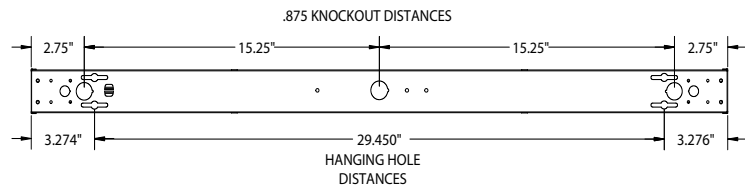

Available Finishes

Fixture Finishes

	White
	Black
	Silver

Bracket Finishes

	Black
	Glossy Black
	Silver
	Bronze
	Iron
	Yellow
	Orange
	Dark Red
	Red
	Blue

Dimensions

2 Foot

3 Foot