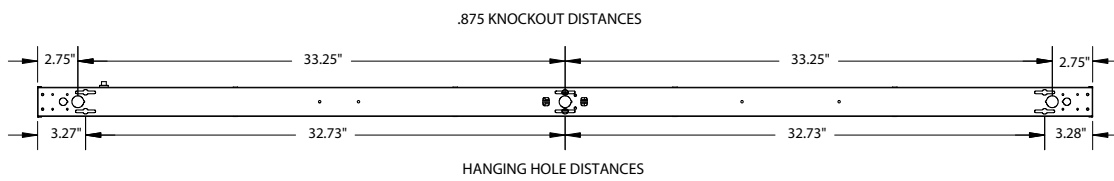

Dimensions

2 Foot

3 Foot

4 Foot

6 Foot

8 Foot