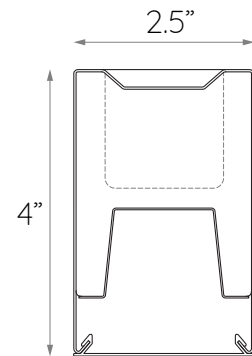

PRODUCT FAMILY

12100-20-P	Linear Pendant	12100-20-P-RGBW	Linear Pendant
12100-20-W	Linear Wall	12100-20-W-RGBW	Linear Wall
12100-20-S	Linear Surface	12100-20-S-RGBW	Linear
12100-20-R	Linear Recessed	12100-20-R-RGBW	Linear Recessed RGBW
12100-20-Y	Y Shape		
12100-20-SQ	Square Shape		
12100-20-RC	Rectangle Shape		
12100-20-HEX	HEX Shape		

FEATURES

Construction: Die-formed and welded 22-gauge cold rolled steel, painted finish with premium paint

Indirect Mounting: For most effective indirect lighting result, mount at no less than 18" from the ceiling

Custom Design: Offered with pre-fabricated and fully illuminated corners **Lens:** Glare-free, frosted acrylic snap-in flat lens for even distribution **Voltage:** 50/60 Hz Constant current 0-10V @ 120-277V, TRIAC & ELV @ 120V **RGBW, Tunable White** @ 120-277V

Dimming for Static Color: 0-10V, TRIAC (Forward-phase), ELV (Reverse-phase) **RGBW**

Smart Phone App: Light Mesh Bluetooth App for [iOS](#) and [Android](#)

Life: +60,000 Reported L70 Hours @ 55°C

Operating Temperature: 4°F (-20°C) ~ 122°F (50°C)

Warranty: 5 years (Dynamic Colors) and 2 years (**RGBW** & **Tunable White**) Carefree for parts & components (Labor not included)

Listings: cULus Listed, UL listed for damp location, ADA compliant (Less than 4" off wall)

Alcon Lighting 12100-20-X Architectural LED Direct/Indirect X Shape Light Fixture