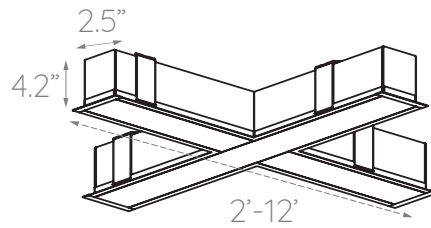

Cross (Recessed)