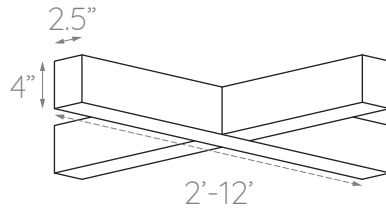

Cross
(Pendant or Surface)