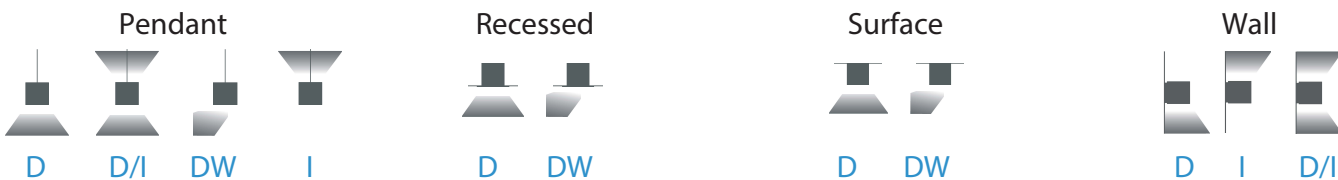

Alcon Lighting 12100-20 hitectural LED Linear Direct/Indirect Light