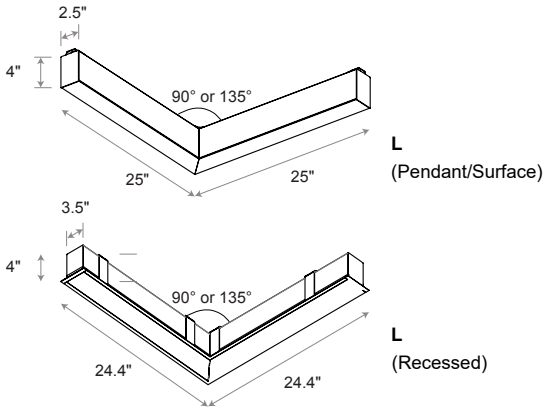

Mounting

Knockout Locations (4Ft Body)