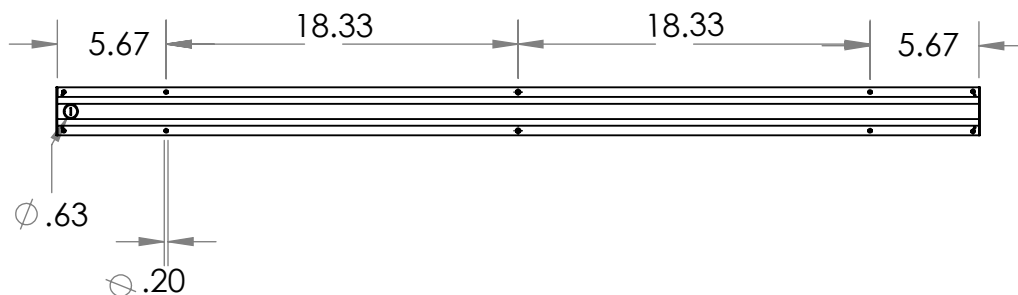

Knockout Locations (4Ft Body)