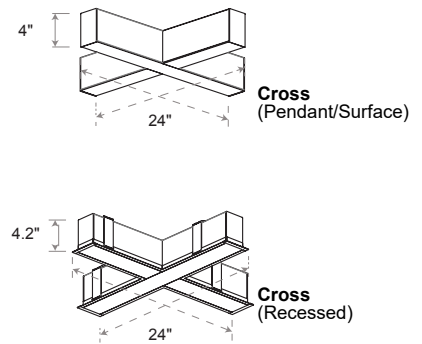

Mounting

Knockout Locations (4Ft Body)