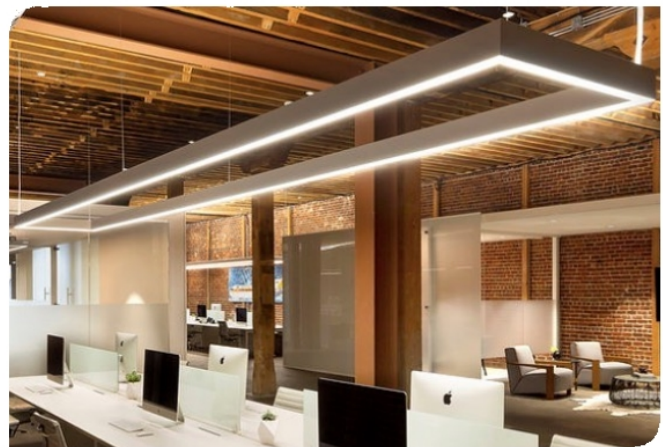

Available Finishes

Standard

	Matte White	RAL #9003

Set up fee and longer lead time will be applied on non-standard finishes.

Metropolitan

	Black	RAL #9011

	Silver	RAL #9022

	Asher Grey	RAL #7004

	Mason	RAL #7039

	Slate	RAL #7031

	Tech Grey	RAL #7016

	Chocolate Spice	RAL #8017

	Urban Native	RAL #8025

	Carmin	RAL #8028

	Reseda Green	RAL #6011

Vibrant

	Violet Dreams	RAL #4006

	Purple Red	RAL #3004

	Carmine Red	RAL #3002

	Rose	RAL #3017

	Pure Orange	RAL #2004

	Traffic Yellow	RAL #1023

	Daisy	RAL #1018

	Antique Spring	RAL #6019

	Island Skye	RAL #6027

	Sky Blue	RAL #5015