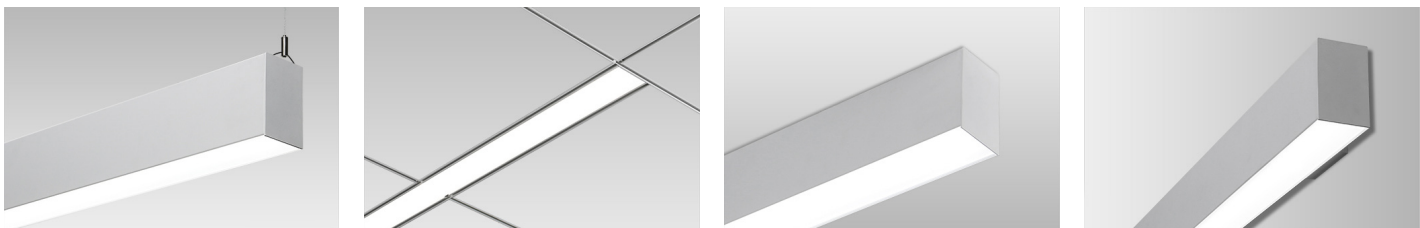

Alcon Lighting 12100-20 hitectural LED Linear Direct/Indirect Light