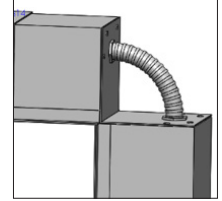

CW - Ceiling to Wall