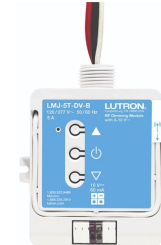

RMJS8TEM
Individual
Fixture Control