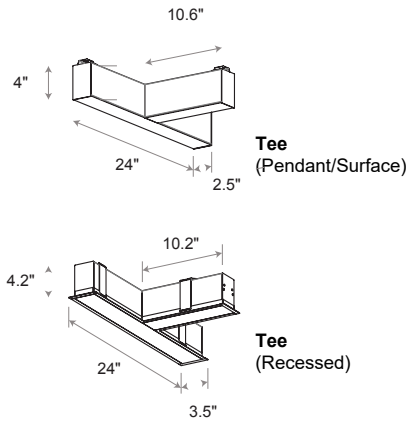

Mounting

Knockout Locations (4Ft Body)