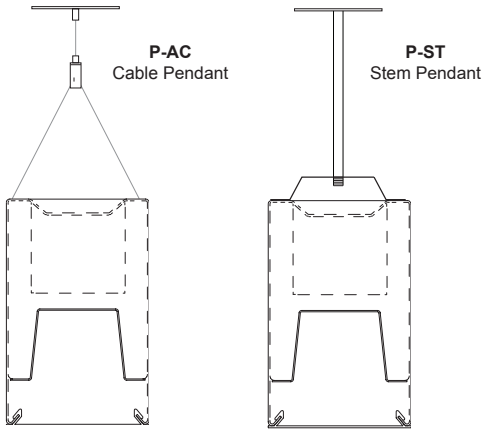

	Sky Blue	RAL #5015
--	----------	-----------

Mounting

RT - T-Bar Grid Mount

RS - Screw Slot Mount

RF - Flange Detail

RTL - Trimeless Detail

W - Wall

S - Surface