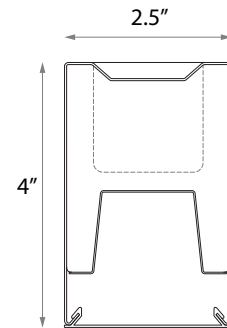

Alcon Lighting 12100-20 hitectural LED Linear Direct/Indirect Light