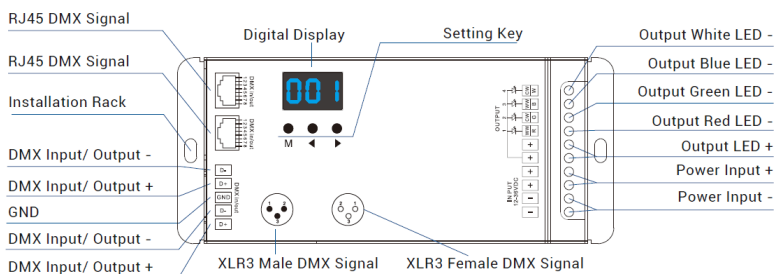

RGBW-RF | Wireless RF Remote Control 4-Zone

WL-MZ (RF remote control)

Dimensions	W 2" x D 0.825" x H 4.725"
Weight	0.1lbs
Signal Type	RF (Radio Frequency) 2.4GHz
Range	98ft from fixture open air
Zone / Mode	4 zones / 9 modes
Working Temp.	-4°F to 131°F (-20°C to 55°C)
* Battery	2 x AAA battery

* Not included

RGBW-DMX | 4-Zone DMX512 Touch Panel

RGBW-DMXAC

Zone	4 zone
Signal	DMX512 protocol
Input Voltage	100-240VAC
Dimensions	L 3.4" x H 3.4" x D 1.45"
Features	10 built-in mode, scene
Operating Temp.	-22°F ~ 131°F (-30°C ~ 55°C)

RGBW-DMX5V

Zone	4 zone
Signal	DMX512 protocol
Dimensions	L 7" x H 1.3" x D 1.9"
Features	12 built-in mode, scene
Operating Temp.	-22°F ~ 131°F (-30°C ~ 55°C)

RGBW-DMX | 4-Channel DMX512 Decoder

Dimensions	L 6.5" x W 2.7" x D 1.5"
Output Current	8A / 4 channels
Input Voltage	12-36V DC
Output Power	768W (24V)
Frequency	PWM output