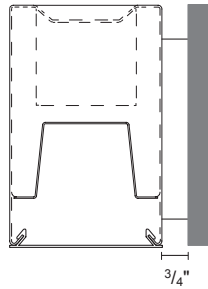

	Sky Blue	RAL #5015
--	----------	-----------

Mounting

RT - T-Bar Grid Mount

RS - Screw Slot Mount

RF - Flange Detail

RTL - Trimeless Detail

W - Wall

S - Surface