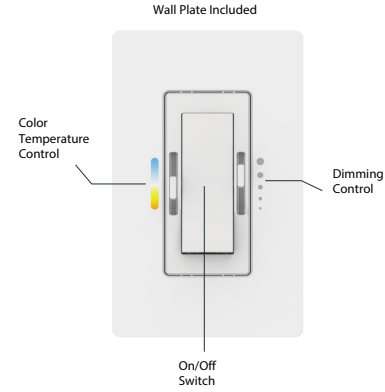

Compatible Dimmers

Static White

Triac	ELV	0-10V
TG-600P	DVELV-303P	NTSTV
LG-600P	SELV-300P	NFTV
TGCL-153P	MAELV-600	DVSTV
DV-600P	FAELV-500	
DVCL-153P		
S-603PG		
CT-103P		
S-600P		
6161	IPE04	IP710-DLZ
6633-P	VPE06-1LZ	
6683		
6631-2		
IPI06-1LZ		

TUNABLE WHITE

TW-2N1-WH Dual Wall Switch