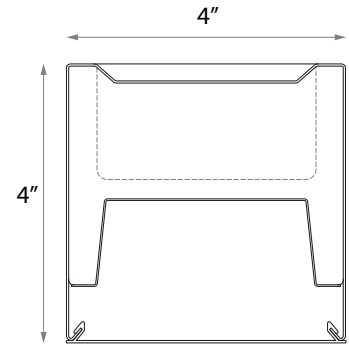

PRODUCT FAMILY

- 12100-40-P Pendant Mount
- 12100-40-W Wall Mount
- 12100-40-S Surface Mount
- 12100-40-R Recessed Mount

AVAILABLE LENGTHS

- 2FT, 3FT, 4FT, 6FT & 8FT
- Continuous Run | Consult Factory
- Custom Length | Consult Factory

FEATURES

- **Construction:** Die-formed and welded 22-gauge cold rolled steel, painted finish with premium paint
- **Continuous Run:** Full ability to tandem mount for continuous run application
- **Indirect Pendant Mounting:** For most effective indirect lighting result, mount at no less than 18" from the ceiling
- **Custom Design:** Offered with pre-fabricated and fully illuminated corners
- **Lens:** Glare-free frosted acrylic flat snap-in lens for even distribution
- **Voltage:** 50/60 Hz Constant current 0-10V @ 120-277V, TRIAC & ELV @ 120V RGBW Tunable White @ 120-277V
- **Dimming for Static Color:** 0-10V, TRIAC (Forward-phase), ELV (Reverse-phase)
- **RGBW Smart Phone App:** Light Mesh Bluetooth App for [iOS](#) and [Android](#)
- **Life:** +60,000 Reported L70 Hours @ 55°C
- **Operating Temperature:** 4°F (-20°C) ~ 122°F (50°C).
- **Warranty:** 5 years (Static Colors) and 2 years (RGBW & Tunable White) carefree for parts & components. (Labor not included)
- **Listings:** cULus Listed, UL listed for damp location, DLC listed (Excludes RGBW), ADA compliant (Less than 4" off wall), BAA