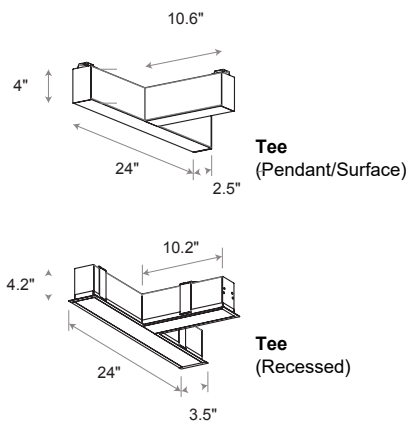

MOUNTING

RT - T-Bar Grid Mount

RS - Screw Slot Mount

RF - Flange Detail

RTL - Trimeless Detail

W - Wall

S - Surface

CW - Ceiling to Wall