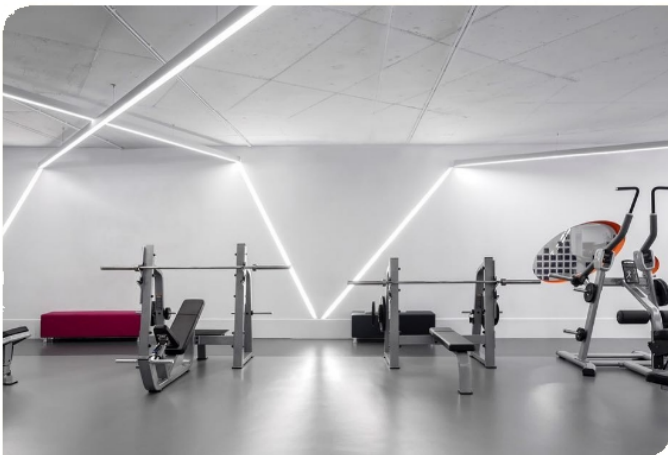

FINISHES

Standard	Matte White	RAL #9003

Set up fee and longer lead time will be applied on non-standard finishes.

Metropolitan

	Black	RAL #9011
	Silver	RAL #9022
	Asher Grey	RAL #7004
	Mason	RAL #7039
	Slate	RAL #7031
	Tech Grey	RAL #7016
	Chocolate Spice	RAL #8017
	Urban Native	RAL #8025
	Carmin	RAL #8028
	Reseda Green	RAL #6011

Vibrant

	Violet Dreams	RAL #4006
	Purple Red	RAL #3004
	Carmine Red	RAL #3002
	Rose	RAL #3017
	Pure Orange	RAL #2004
	Traffic Yellow	RAL #1023
	Daisy	RAL #1018
	Antique Spring	RAL #6019
	Island Skye	RAL #6027
	Sky Blue	RAL #5015