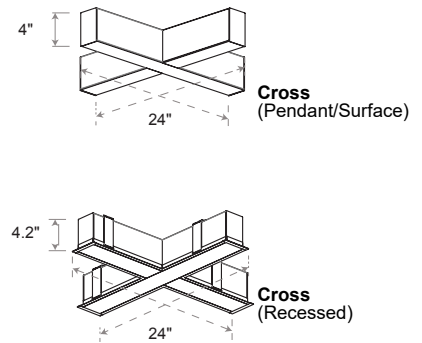

MOUNTING

RT - T-Bar Grid Mount

RS - Screw Slot Mount

RF - Flange Detail

RTL - Trimeless Detail

W - Wall

S - Surface

CW - Ceiling to Wall