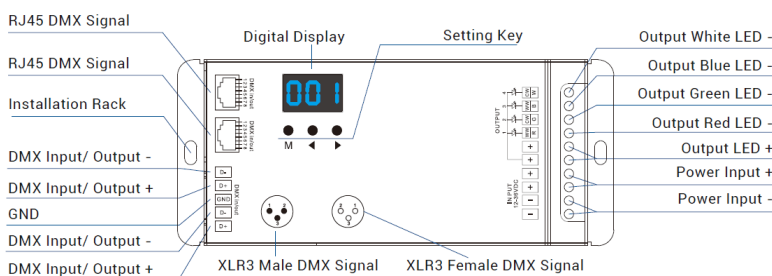

RGBW-MZ | Wireless RF Remote Control 4-Zone

RGBW-MZ (RF remote control)

Dimensions	W 2" x D 0.825" x H 4.725"
Weight	0.1lbs
Signal Type	RF (Radio Frequency) 2.4GHz
Range	98ft from fixture open air
Zone / Mode	4 zones / 9 modes
Working Temp.	-4°F to 131°F (-20°C to 55°C)
* Battery	2 x AAA battery

* Not included

RGBW-DMX | 4-Zone DMX512 Touch Panel

RGBW-DMXAC

Zone	4 zone
Signal	DMX512 protocol
Input Voltage	100-240VAC
Dimensions	L 3.4" x H 3.4" x D 1.45"
Features	10 built-in mode, scene
Operating Temp.	-22°F ~ 131°F (-30°C ~ 55°C)

RGBW-DMX5V

Zone	4 zone
Signal	DMX512 protocol
Dimensions	L 7" x H 1.3" x D 1.9"
Features	12 built-in mode, scene
Operating Temp.	-22°F ~ 131°F (-30°C ~ 55°C)

RGBW-DMX | 4-Channel DMX512 Decoder

Dimensions	L 6.5" x W 2.7" x D 1.5"
Output Current	8A / 4 channels
Input Voltage	12-36V DC
Output Power	768W (24V)
Frequency	PWM output