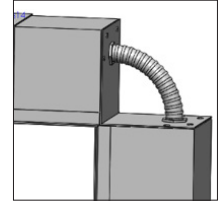

MOUNTING

RT - T-Bar Grid Mount

RS - Screw Slot Mount

RF - Flange Detail

RTL - Trimeless Detail

W - Wall

S - Surface

CW - Ceiling to Wall