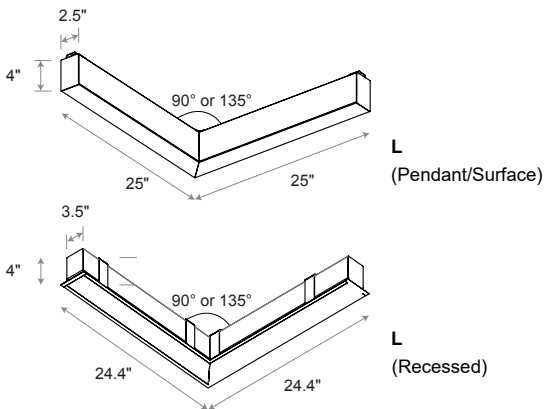

MOUNTING

RT - T-Bar Grid Mount

RS - Screw Slot Mount

RF - Flange Detail

RTL - Trimeless Detail

W - Wall

S - Surface

CW - Ceiling to Wall