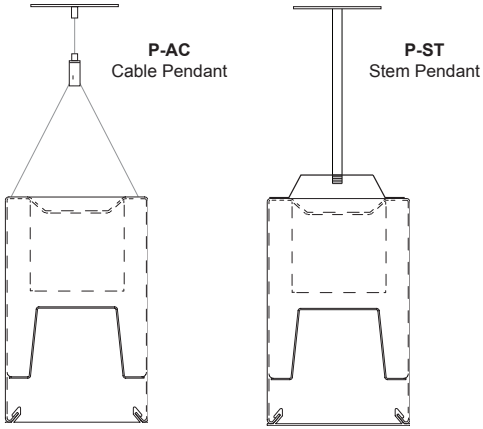

MOUNTING

RT - T-Bar Grid Mount

RS - Screw Slot Mount

RF - Flange Detail

RTL - Trimeless Detail

W - Wall

S - Surface

CW - Ceiling to Wall