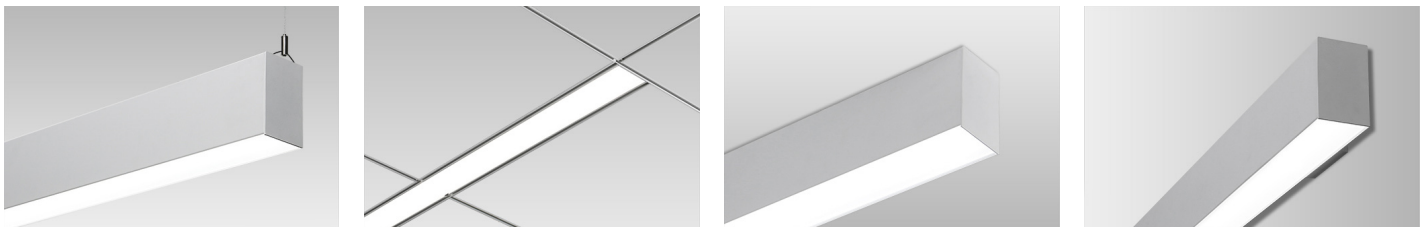

Alcon Lighting 12100-40 Architectural LED Linear Direct/Indirect Light Fixture