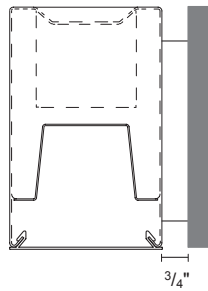

MOUNTING

RT - T-Bar Grid Mount

RS - Screw Slot Mount

RF - Flange Detail

RTL - Trimeless Detail

W - Wall

S - Surface

CW - Ceiling to Wall