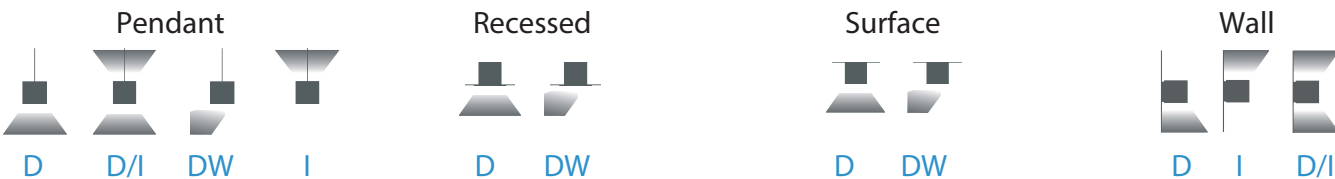

Alcon Lighting 12100-40 Architectural LED Linear Direct/Indirect Light Fixture