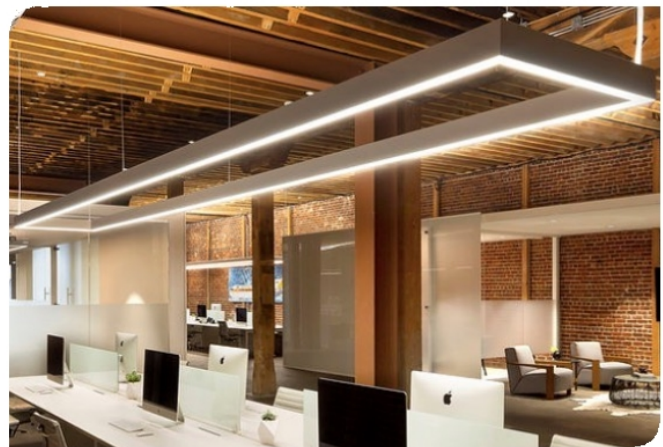

FINISHES

Standard	Matte White	RAL #9003

Set up fee and longer lead time will be applied on non-standard finishes.

Metropolitan

	Black	RAL #9011
	Silver	RAL #9022
	Asher Grey	RAL #7004
	Mason	RAL #7039
	Slate	RAL #7031
	Tech Grey	RAL #7016
	Chocolate Spice	RAL #8017
	Urban Native	RAL #8025
	Carmin	RAL #8028
	Reseda Green	RAL #6011

Vibrant

	Violet Dreams	RAL #4006
	Purple Red	RAL #3004
	Carmine Red	RAL #3002
	Rose	RAL #3017
	Pure Orange	RAL #2004
	Traffic Yellow	RAL #1023
	Daisy	RAL #1018
	Antique Spring	RAL #6019
	Island Skye	RAL #6027
	Sky Blue	RAL #5015