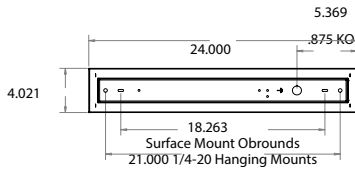

DIMENSIONS

DRAWINGS & IMAGES

2 ft. - Back