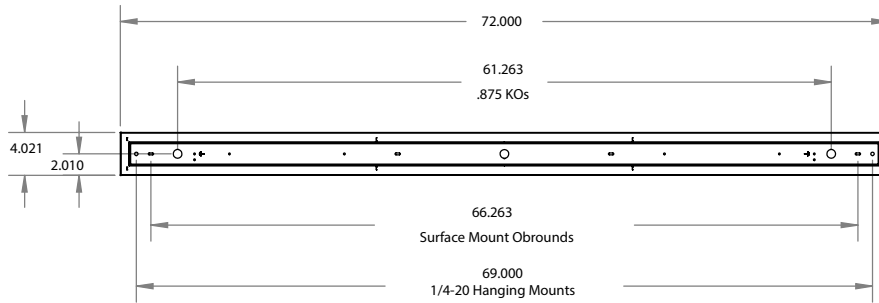

DIMENSIONS

DRAWINGS & IMAGES

2 ft. - Back

4 ft. - Back

6 ft. - Back

8 ft. - Back