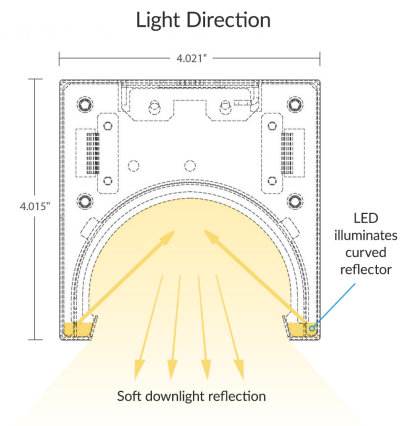

FIXTURE SPECIFICATIONS

INTENDED USE

For distinctively indirect downlighting, gain clarity in light for the restaurant, hotel, classroom, conference room, museum, retail outlet or office. Available in standard lengths of from 2' to 8', the product interlinks for seamless runs of any length. Glow emanates from a curved reflector on the inside of this architectural-grade LED light, providing reduced-glare indirect lighting to commercial, hospitality and residential interiors without overwhelming the space. Our product is proudly made in the United States of America.

FEATURES

- **Construction:** Die-formed and welded 22-gauge cold-rolled steel
- **CRI:** 80+
- **Dimming:** 0-10V I
- **Input Voltage:** 120-277V, 50/60Hz
- **LED Life:** 50,000 Hours
- **Listings:** cULus, Made in the USA
- **Warranty:** 1 year carefree for parts & components (labor not included)

ORDERING INFORMATION Example: (12100-44-CG-P-2-30K-WH)

Alcon Lighting 12100-44-CG Curve Glow Linear Indirect Downlight

Model	Mount	Length | Wattage | Lumen	Color Temp	Pendant Mounting	Finish
12100-44-CG	P	2	30K	(Blank)	WH
	Pendant	2 foot | 24 Watts | 2000 lms	3000K	Not Required	White
	S	4	35K	AC72	SL
	Surface	4 foot | 48 Watts | 4000 lms	3500K	72" Adjustable Aircraft Cable (x2)	Silver
	R	6	40K	AC144	BK
	Recessed for 1" T-bar	6 foot | 72 Watts | 6000 lms	4000K	144" Adjustable Aircraft Cable (x2)	Black
	RF	8	50K	ST24	RAL#
	Recessed Flange for 1/2" Drywall	8 foot | 96 Watts | 8000 lms	5000K	24" Stem (x2)	Specify RAL #
	RFL	CRx		STXX	(Pg. 3)
	Recessed Flangeless for 1/2" Drywall	Custom Length x = Length (in 1 Foot Increments)		Custom Stem Length	
RFM					
Perforated Mud Up Recessed Flange