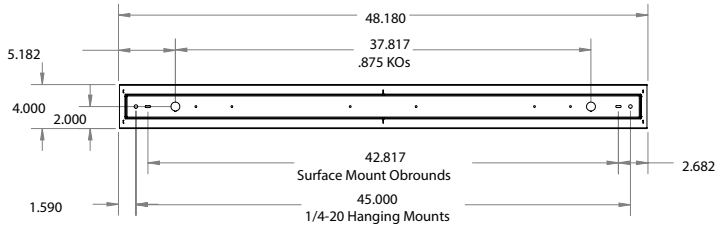

DIMENSIONS

DRAWINGS & IMAGES

2 ft. - Back

4 ft. - Back

6 ft. - Back

8 ft. - Back