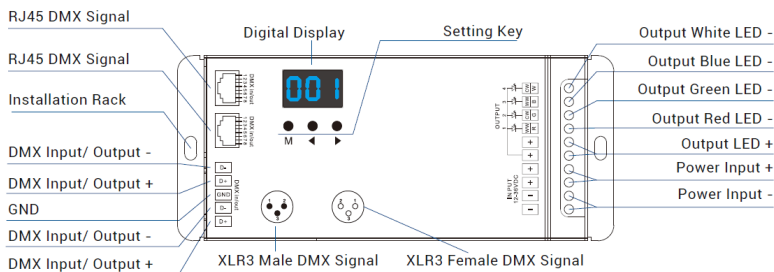

RGBW-MZ | Wireless RF Remote Control 4-Zone

RGBW-MZ (RF remote control)

Dimensions	W 2" x D 0.825" x H 4.725"
Weight	0.1lbs
Signal Type	RF (Radio Frequency) 2.4GHz
Range	98ft from fixture open air
Zone / Mode	4 zones / 9 modes
Working Temp.	-4°F to 131°F (-20°C to 55°C)
* Battery	2 x AAA battery

* Not included

RGBW-DMX | 4-Zone DMX512 Touch Panel

RGBW-DMXAC

Zone	4 zone
Signal	DMX512 protocol
Input Voltage	85-265VAC
Dimensions	L 3.4" x H 3.4" x D 1.45"
Features	10 built-in mode, scene
Operating Temp.	-22°F ~ 131°F (-30°C ~ 55°C)

RGBW-DMX5V

Zone	4 zone
Signal	DMX512 protocol
Dimensions	L 7" x H 1.3" x D 1.9"
Features	12 built-in mode, scene
Operating Temp.	-22°F ~ 131°F (-30°C ~ 55°C)

RGBW-DMX | 4-Channel DMX512 Decoder

Dimensions	L 6.5" x W 2.7" x D 1.5"
Output Current	8A / 4 channels
Input Voltage	12-36V DC
Output Power	768W (24V)
Frequency	PWM output