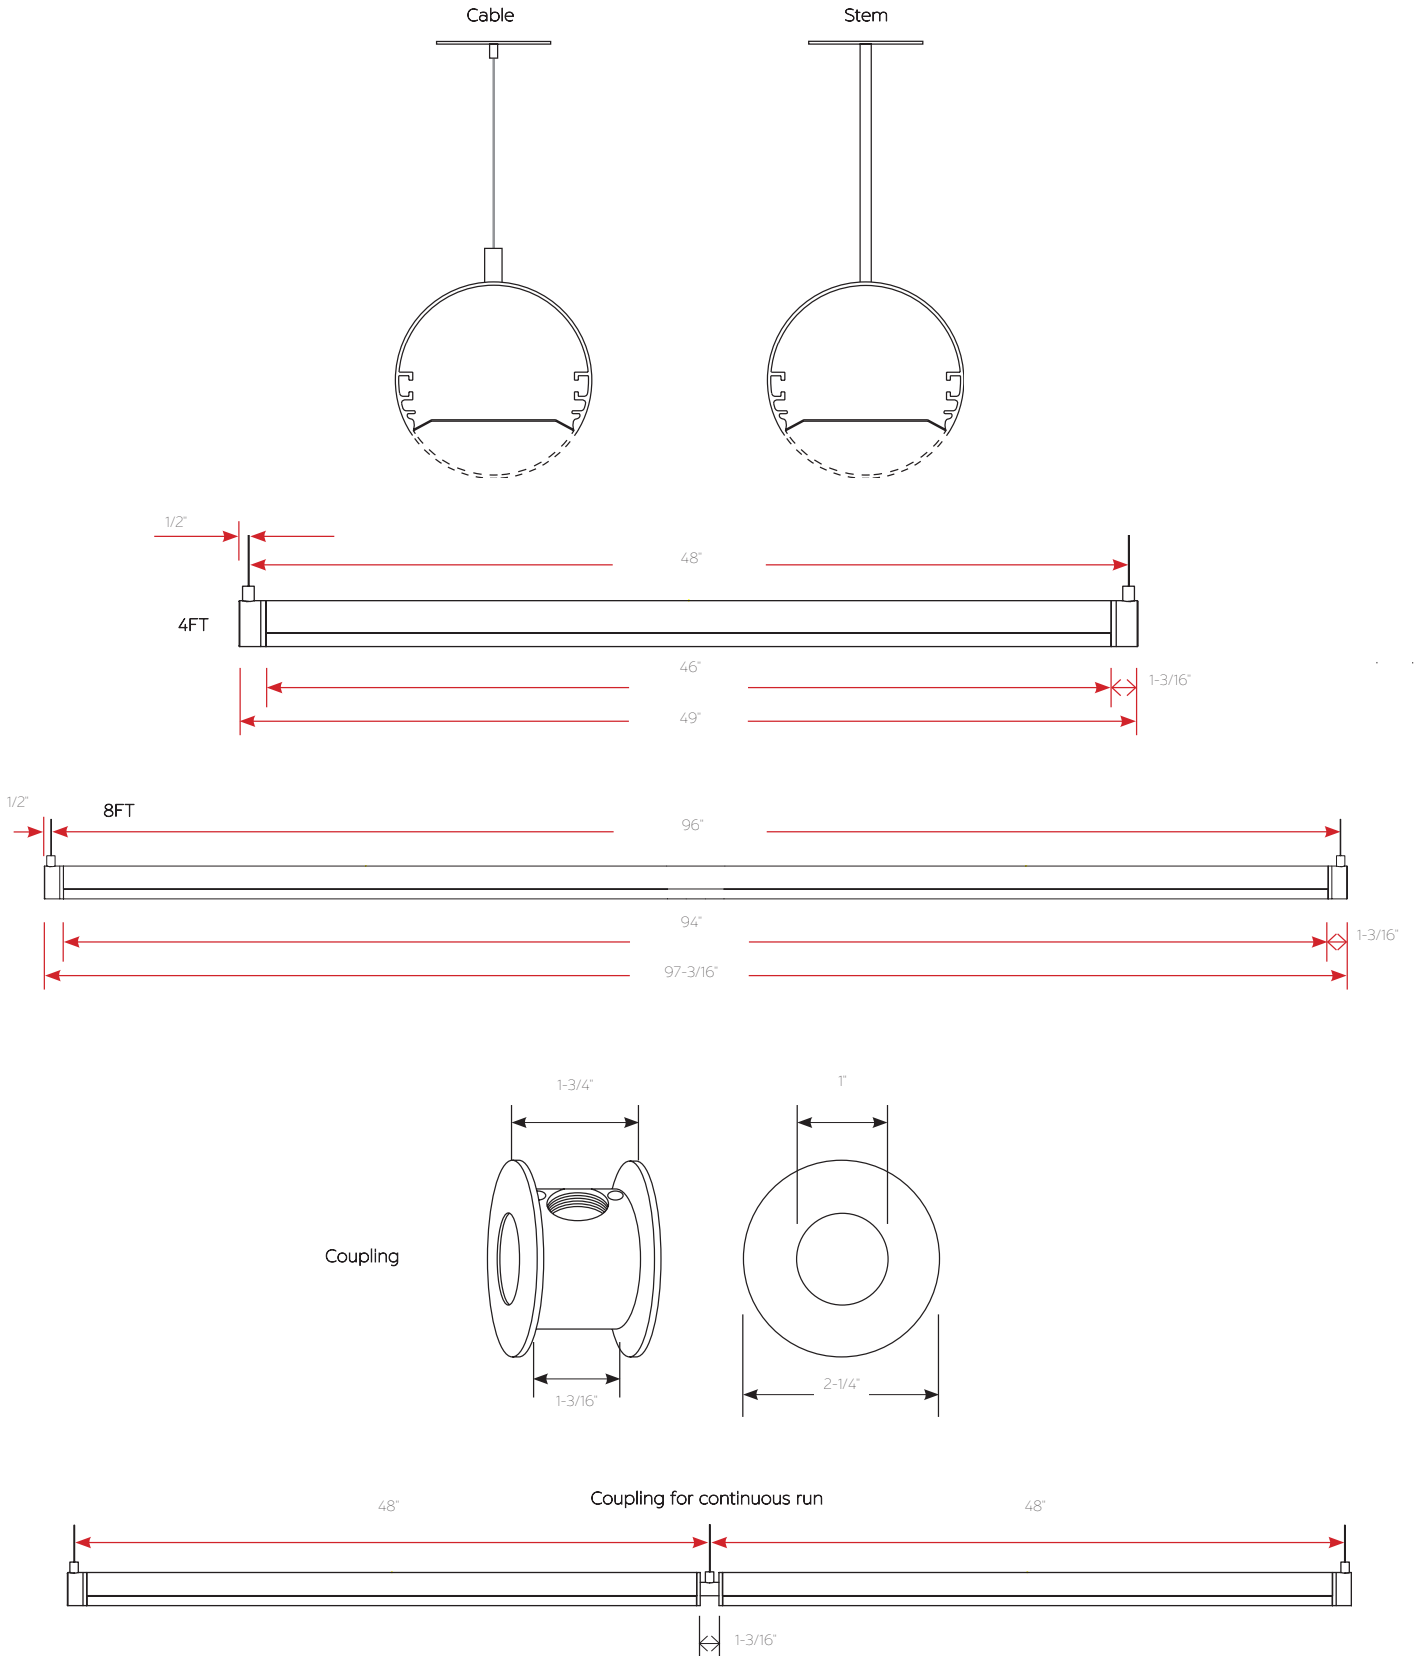

FIXTURE SPECIFICATIONS

INTENDED USE

This architectural-grade LED tube pendant or wall-mounted light from the R2 series is adjustable at an angle of 45, 90, 135 or 180 degrees affording a 350-degree field adjustable rotation. The high-CRI, color-changing or regular white, LED light affords up to 11,600 lumens per 8-foot fixture. The R2 series comes in standard lengths of 2-foot, 3-foot, 4-foot and 8-foot lengths. This commercial-grade fixture is ideal for office, hospitality, studio, gallery, warehouse and even modern residential applications.

Fixture Dimensions

Dynamic White

Triac	ELV	0-10V
TG-600P	DVELV-303P	NTSTV
LG-600P	SELV-300P	NFTV
TGCL-153P	MAELV-600	DVSTV
DV-600P	FAELV-500	
DVCL-153P		
S-603PG		
CT-103P		
S-600P		
6161	IPEO4	IP710-DLZ
6633-P	VPEO6-1LZ	
6683		
6631-2		
IPIO6-1LZ		