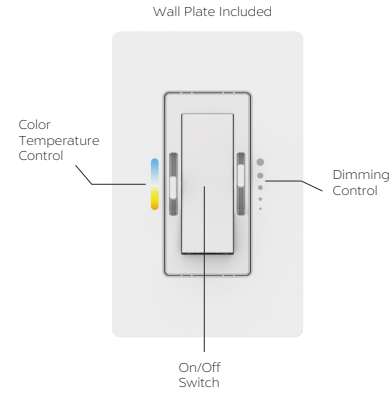

Dynamic White

Triac	ELV	0-10V
TG-600P	DVELV-303P	NTSTV
LG-600P	SELV-300P	NFTV
TGCL-153P	MAELV-600	DVSTV
DV-600P	FAELV-500	
DVCL-153P		
S-603PG		
CT-103P		
S-600P		
6161	IPEO4	IP710-DLZ
6633-P	VPEO6-1LZ	
6683		
6631-2		
IPIO6-1LZ		

Wireless Tunable White Control

TUNABLE WHITE

TW-2N1-WH Dual Wall Switch