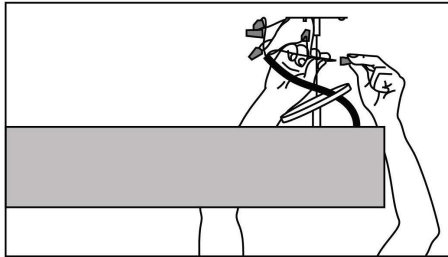

Step 5 Secure canopy back in place with outer coupler.