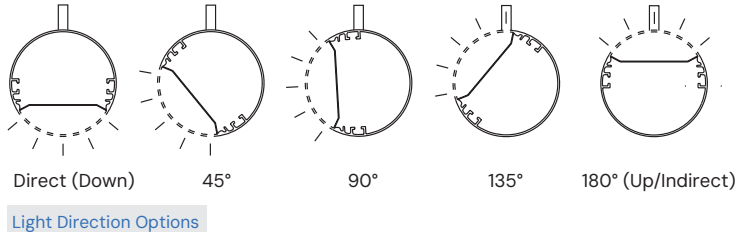

FIXTURE SPECIFICATIONS

INTENDED USE

This architectural-grade LED tube pendant or wall-mounted light from the R2 series is adjustable at an angle of 45, 90, 135 or 180 degrees affording a 350-degree field adjustable rotation. The high-CRI, color-changing or regular white, LED light affords up to 11,600 lumens per 8-foot fixture. The R2 series comes in standard lengths of 2-foot, 3-foot, 4-foot and 8-foot lengths. This commercial-grade fixture is ideal for office, hospitality, studio, gallery, warehouse and even modern residential applications.

FEATURES

- Construction:** Aluminum channel
- Lens:** Glare-free snap-in acrylic for even distribution
- Light Direction:** Field-adjustable with included tool
- Voltage:** 50/60 Hz constant current 0-10V @ 120-277V, TRIAC & ELV @ 120V
- Dimming:** 0-10V, TRIAC (Forward-phase), ELV (Reverse-phase)
- Voltage:** 120-277V 50/60 Hz
- Operating Temperature:** -4°F (-20°C) ~ 122°F (50°C)
- Life:** 60,000 Hours L70
- Warranty:** 5 years (static colors) and 2 years (RGBW) Carefree for parts & components (Labor not included)
- Listings:** cULus, Assembled in USA