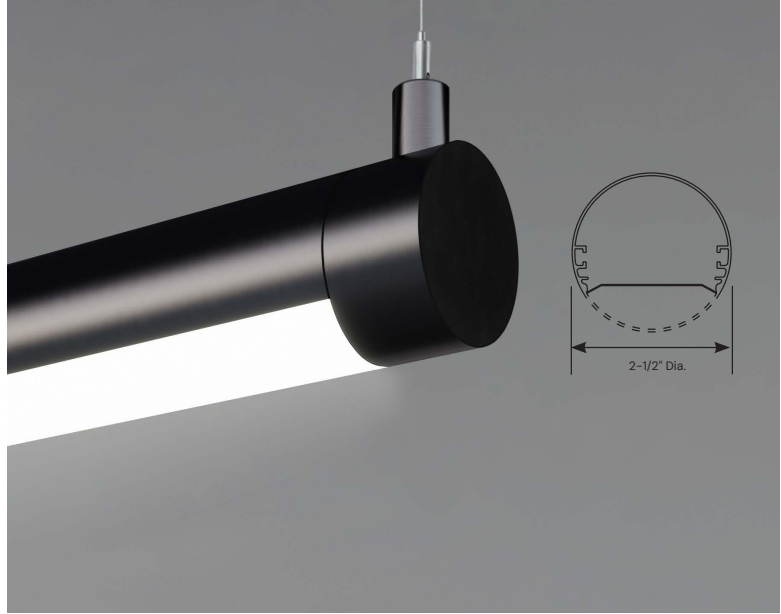

FIXTURE SPECIFICATIONS

INTENDED USE

This architectural-grade LED tube pendant or wall-mounted light from the R2 series is adjustable at an angle of 45, 90, 135 or 180 degrees affording a 350-degree field adjustable rotation. The high-CRI, color-changing or regular white, LED light affords up to 11,600 lumens per 8-foot fixture. The R2 series comes in standard lengths of 2-foot, 3-foot, 4-foot and 8-foot lengths. This commercial-grade fixture is ideal for office, hospitality, studio, gallery, warehouse and even modern residential applications.

FEATURES

- Construction:** Aluminum channel
- Lens:** Glare-free snap-in acrylic for even distribution
- Light Direction:** Field-adjustable with included tool
- Voltage:** 50/60 Hz constant current 0-10V @ 120-277V, TRIAC & ELV @ 120V
- Dimming:** 0-10V, TRIAC (Forward-phase), ELV (Reverse-phase)
- Voltage:** 120-277V 50/60 Hz
- Operating Temperature:** -4°F (-20°C) ~ 122°F (50°C)
- Life:** 60,000 Hours L70
- Warranty:** 5 years (static colors) and 2 years (RGBW) Carefree for parts & components (Labor not included)
- Listings:** cULus, Assembled in USA