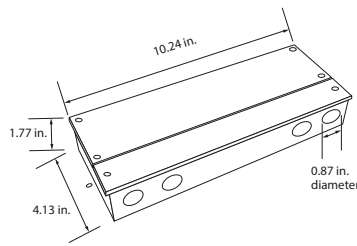

4N1-200W-24V