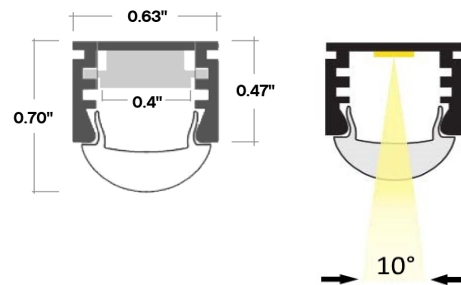

FIXTURE SPECIFICATIONS

INTENDED USE

This specification-grade 24V LED wall wash strip light provides clarity in linear lighting to residential, industrial and commercial interiors. Our surface-mount, wall wash grazer is a highly efficient fixture ideal for today's office, hotel or restaurant and retail outlet.

ADDITIONAL FEATURES

Construction: Anodized Aluminum
Finish: Silver
Voltage: 24V LED fixture, 120-277V Triac, ELV, MLV and 0-10V remote driver
Lens: Glare-free snap-in frosted acrylic for even distribution **Beam Spread:** 10° Narrow
CRI: 95+
Usage: Vertical and horizontal wall grazing
Max Single Run: 16 feet
Listings: cULus, Title 24 JA8 Compliant (LED component only), Optional IP65 Rating
Available Warranty: 5 years carefree for parts and components (Labor not included). We recommend the use of surge protectors on the power entering LED Housings. Surge damage is not covered by warranty.

LED Component	Wattage	Lumen	IP Rating
Dry Location	4W per FT	440L per FT	IP45
Wet Location	3W per FT	250L per FT	IP65

Alcon 12109 Linear Wall Wash Grazer Architectural LED Light

ORDERING INFORMATION Example: 12109-4-27K-4N1-WT

Model	Length	Color Temperature	External Dimming Driver	LED Component
12109	2	2 Foot	4N1 TRIAC, ELV, MLV & 0-10V Dimming	DY Dry Location (IP45) WT Wet Location (IP65)
	3	3 Foot		
	4	4 Foot		
	6	6 Foot		
	8	8 Foot		
XX	Custom Length ¹			