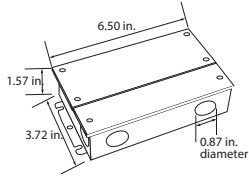

REMOTE DIMMING DRIVER SPECIFICATIONS

4N1SERIES

Compatible with most TRIAC, ELV, MLV & 0-10V Dimmers

4N1-30W-24V