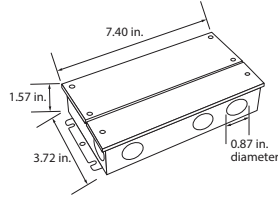

4N1-60W-24V