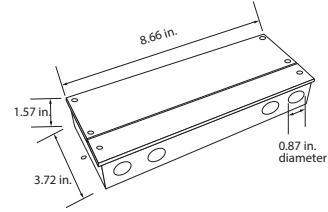

4N1-96W-24V