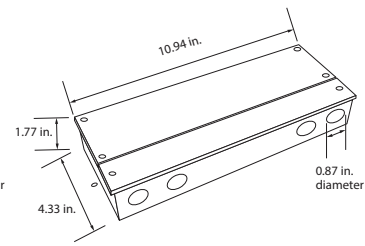

4N1-300W-24V

COLOR TEMPERATURE GUIDE

2700K	3000K	3500K	4000K	5000K
WARM WHITE	SOFT WHITE GLOW	NEUTRAL GLOW	DAYLIGHT GLOW	CRYSTAL WHITE GLOW
friendly personal intimate	soft warm pleasing	sociable inviting non-threatening	neat clean efficient	bright cool alert
HOMES LIBRARIES RESTAURANTS	HOMES HOTEL ROOMS LOBBIES RETAIL STORES	EXECUTIVE OFFICES RECEPTION AREAS SUPERMARKETS	OFFICES CLASSROOMS MASS MERCHANTISERS SHOWROOMS	GRAPHICS INDUSTRY HOSPITALS GALLERIES BEAUTY SALONS