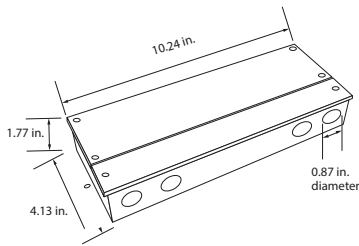

4N1-150W-24V