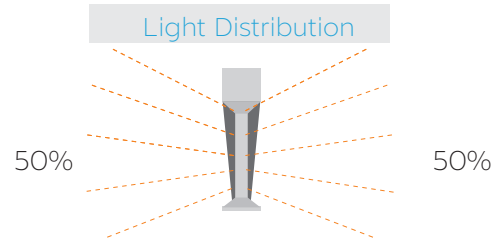

FIXTURE SPECIFICATIONS

INTENDED USE

Available as a pendant, surface or wall mount, our ultra-thin LED fixture features a unique design that provides both energy efficiency and style. Offering field-adjustable color temperature switching, this fixture is suitable for applications such as office, banking, retail and classrooms.

DETAILS

- **Construction:** Extruded aluminum housing.
- **Mounting:** Pendant, wall and surface options available. Pendant mounting includes 4FT adjustable aircraft cable.
- **Finish:** White
- **Color Temperature:** Color temperature switch is capable of switching from 3000K/3500K/4000K
- **Voltage:** 120V-277V, 50/60Hz
- **Dimming:** 0-10V Dimmable
- **CRI:** 90+
- **Life:** 50,000 Hours
- **Warranty:** 5 years Carefree for parts & components (Labor not included)
- **Listings:** UL, Damp Location Rated.

Alcon Lighting 12159 Slim Linear Pendant LED Light