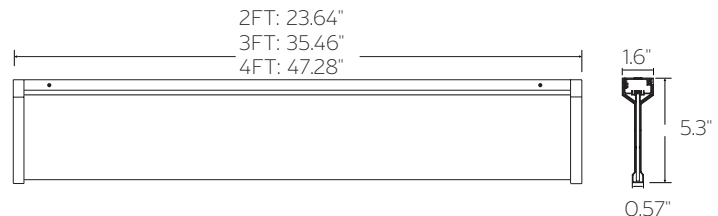

## FIXTURE SPECIFICATIONS

### DETAILS

- Construction:** Extruded aluminum housing.
- Mounting:** Pendant, wall and surface options available. Pendant mounting includes 4FT adjustable aircraft cable.
- Finish:** White
- Color Temperature:** Color temperature switch is capable of switching from 3000K/3500K/4000K
- Voltage:** 120V-277V, 50/60Hz
- Dimming:** 0-10V Dimmable
- CRI:** 90+
- Life:** 50,000 Hours
- Warranty:** 5 years Carefree for parts & components (Labor not included)
- Listings:** UL, Damp Location Rated.

Alcon Lighting 12159 Slim Linear Pendant LED Light

Ordering Information: Example: (12139-P-4-H)

Size	Wattage	Lumen	Delivered Lumen
2FT	20W	2000 lm	2513 lm
3FT	20/30/40W	2000/3000/4000 lm	2509/3804/5097 lm
4FT			2369/3624/4880 lm