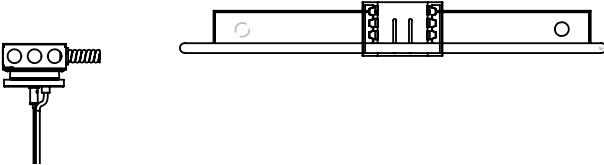

Project Name: _____

Type: _____ Quantity: _____

[Shop Now](#)

FIXTURE SPECIFICATIONS

INTENDED USE

This architectural-grade, efficient, high-output, high-CRI LED light fixture functions inside a 270° rotating tube, directing light where needed. It's available in 2 foot, 3 foot, 4 foot, 6 foot & 8 foot lengths. The Gladstone pendant or surface-mount linear ceiling or wall light is the go-to, specification-grade commercial LED light fixture choice for architects and lighting designers in applications ranging from offices and schools to dining, hospitality, modern gyms and fitness centers. This product is made in Burbank, Calif., U.S.A.

Lamp rotates 270°, in 15° stepped increments, to direct light where needed.

Surface

Connector Supplied for continuous rows.

Optional Trims

Perforated Direct

Perforated Direct/Indirect

Louvered Direct/Indirect

¹ 6 FT fixture consists of two 3 FT fixtures in continuous row.
² 8 FT fixture consists of two 4 FT fixtures in continuous row.
² Driver is Integrated into railing

FIXTURE DIMENSIONS

HOUSING DIMENSIONS

Remote T-Bar Housing: Remote housing for T-bar ceiling includes bar hangers.

Dimensions: 27" L 3.4" H 4.25" W

Flush Housing: 22" flush mount ballast housing, for joist mount rough-in.

Remote Emergency: Remote EM housing for T-bar ceiling includes bar hangers and remote test switch.