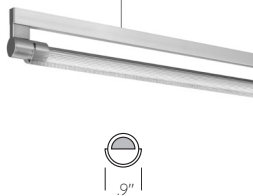

Project Name: _____

Type: _____ Quantity: _____

[Shop Now](#)

FIXTURE SPECIFICATIONS

INTENDED USE

This architectural-grade, efficient, high-output, high-CRI LED light fixture functions inside a 270° rotating tube, directing light where needed. It's available in 2 foot, 3 foot, 4 foot, 6 foot & 8 foot lengths. The Gladstone pendant or surface-mount linear ceiling or wall light is the go-to, specification-grade commercial LED light fixture choice for architects and lighting designers in applications ranging from offices and schools to dining, hospitality, modern gyms and fitness centers. This product is made in Burbank, Calif., U.S.A.

FEATURES

- Construction:** Matte anodized extruded aluminum driver housing
- Mounting:** Standard 8 ft. gray adjustable power cord and aircraft cables, with push button grippers supplied. Custom length mounting option available.
- Pendant Driver:** Surface mount is standard (Flush mount and remote installation available upon request)
- Input Voltage:** 120/277V, 50/60Hz
- Color Quality:** 90+ CRI
- Dimming:** 0-10V 5-Wire 1% dimming
- Emergency Lighting:** Optional emergency LED driver with remote test switch
- EM Dimensions:** 36" L 3.4" H 4.25" W
- Listings:** cULus listed for damp locations, Made in USA **Warranty:** 1 Year carefree for parts & components (Labor not included)

Lamp rotates 270°, in 15° stepped increments, to direct light where needed.

Surface

Connector Supplied for continuous rows.

Optional Trims

Perforated Direct

Perforated Direct/Indirect

Louvered Direct/Indirect

¹ 6 FT fixture consists of two 3 FT fixtures in continuous row.
² 8 FT fixture consists of two 4 FT fixtures in continuous row.
² Driver is Integrated into railing

FIXTURE DIMENSIONS

HOUSING DIMENSIONS

Remote T-Bar Housing: Remote housing for T-bar ceiling includes bar hangers.