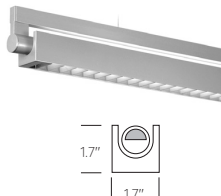

Project Name: _____

Type: _____ Quantity: _____

[Shop Now](#)

FIXTURE SPECIFICATIONS

INTENDED USE

This architectural-grade, efficient, high-output, high-CRI LED light fixture functions inside a 270° rotating tube, directing light where needed. It's available in 2 foot, 3 foot, 4 foot, 6 foot & 8 foot lengths. The Gladstone pendant or surface-mount linear ceiling or wall light is the go-to, specification-grade commercial LED light fixture choice for architects and lighting designers in applications ranging from offices and schools to dining, hospitality, modern gyms and fitness centers. This product is made in Burbank, Calif., U.S.A.

FEATURES

- Construction:** Matte anodized extruded aluminum driver housing
- Mounting:** Standard 8 ft. gray adjustable power cord and aircraft cables, with push button grippers supplied. Custom length mounting option available.
- Pendant Driver:** Surface mount is standard (Flush mount and remote installation available upon request)
- Input Voltage:** 120/277V, 50/60Hz
- Color Quality:** 90+ CRI
- Dimming:** 0-10V 5-Wire 1% dimming
- Emergency Lighting:** Optional emergency LED driver with remote test switch
- EM Dimensions:** 36" L 3.4" H 4.25" W
- Listings:** cULus listed for damp locations, Made in USA **Warranty:** 1 Year carefree for parts & components (Labor not included)

Lamp rotates 270°, in 15° stepped increments, to direct light where needed.

Surface

Connector Supplied for continuous rows.

Optional Trims

Perforated Direct

Perforated Direct/Indirect

Louvered Direct/Indirect

¹ 6 FT fixture consists of two 3 FT fixtures in continuous row.
² 8 FT fixture consists of two 4 FT fixtures in continuous row.
² Driver is Integrated into railing

FIXTURE DIMENSIONS

HOUSING DIMENSIONS

Remote T-Bar Housing: Remote housing for T-bar ceiling includes bar hangers.