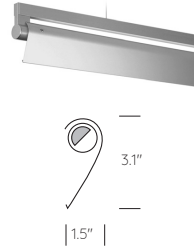

Project Name: _____

Type: _____ Quantity: _____

[Shop Now](#)

FIXTURE SPECIFICATIONS

INTENDED USE

This architectural-grade, efficient, high-output, high-CRI LED light fixture functions inside a 270° rotating tube, directing light where needed. It's available in 2 foot, 3 foot, 4 foot, 6 foot & 8 foot lengths. The Gladstone pendant or surface-mount linear ceiling or wall light is the go-to, specification-grade commercial LED light fixture choice for architects and lighting designers in applications ranging from offices and schools to dining, hospitality, modern gyms and fitness centers. This product is made in Burbank, Calif., U.S.A.

FEATURES

- **Construction:** Matte anodized extruded aluminum driver housing
- **Mounting:** Standard 8 ft. gray adjustable power cord and aircraft cables, with push button grippers supplied. Custom length mounting option available.
- **Pendant Driver:** Surface mount is standard (Flush mount and remote installation available upon request)
- **Input Voltage:** 120/277V, 50/60Hz
- **Color Quality:** 90+ CRI
- **Dimming:** 0-10V 5-Wire 1% dimming
- **Emergency Lighting:** Optional emergency LED driver with remote test switch
- **EM Dimensions:** 36" L 3.4" H 4.25" W
- **Listings:** cULus listed for damp locations, Made in USA **Warranty:** 1 Year carefree for parts & components (Labor not included)

Lamp rotates 270°, in 15° stepped increments, to direct light where needed.

Surface

Connector Supplied for continuous rows.

Optional Trims

Wall Wash

ORDERING INFORMATION Example: (12160-P-PD-2-30K-SR-AC8)