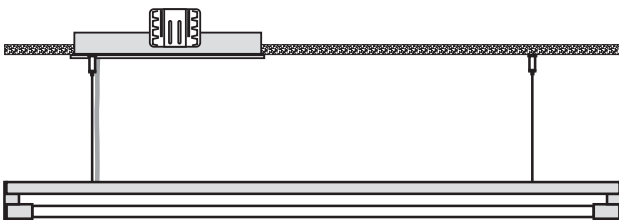

Project Name: _____

Type: _____ Quantity: _____

[Shop Now](#)

FIXTURE SPECIFICATIONS

INTENDED USE

This architectural-grade, efficient, high-output, high-CRI LED light fixture functions inside a 270° rotating tube, directing light where needed. It's available in 2 foot, 3 foot, 4 foot, 6 foot & 8 foot lengths. The Gladstone pendant or surface-mount linear ceiling or wall light is the go-to, specification-grade commercial LED light fixture choice for architects and lighting designers in applications ranging from offices and schools to dining, hospitality, modern gyms and fitness centers. This product is made in Burbank, Calif., U.S.A.

¹ 6 FT fixture consists of two 3 FT fixtures in continuous row.
² 8 FT fixture consists of two 4 FT fixtures in continuous row.
² Driver is Integrated into railing

FIXTURE DIMENSIONS

HOUSING DIMENSIONS

Remote T-Bar Housing: Remote housing for T-bar ceiling includes bar hangers.

Dimensions: 27" L 3.4" H 4.25" W

Flush Housing: 22" flush mount ballast housing, for joist mount rough-in.

Remote Emergency: Remote EM housing for T-bar ceiling includes bar hangers and remote test switch.

Dimensions: 36" L 3.4" H 4.25" W

COLOR TEMPERATURE GUIDE