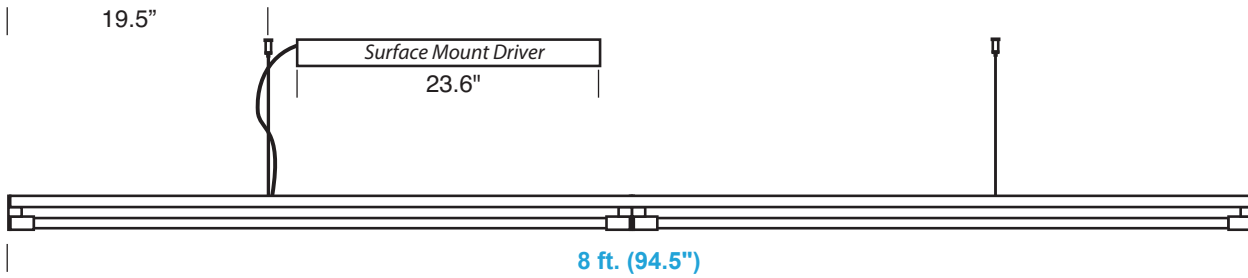

Project Name: _____

Type: _____ Quantity: _____

[Shop Now](#)

FIXTURE SPECIFICATIONS

INTENDED USE

This architectural-grade, efficient, high-output, high-CRI LED light fixture functions inside a 270° rotating tube, directing light where needed. It's available in 2 foot, 3 foot, 4 foot, 6 foot & 8 foot lengths. The Gladstone pendant or surface-mount linear ceiling or wall light is the go-to, specification-grade commercial LED light fixture choice for architects and lighting designers in applications ranging from offices and schools to dining, hospitality, modern gyms and fitness centers. This product is made in Burbank, Calif., U.S.A.

Lamp rotates 270°, in 15° stepped increments, to direct light where needed.

Surface

Connector Supplied for continuous rows.

Optional Trims

Perforated Direct

Perforated Direct/Indirect

Louvered Direct/Indirect

¹ 6 FT fixture consists of two 3 FT fixtures in continuous row.
² 8 FT fixture consists of two 4 FT fixtures in continuous row.
² Driver is Integrated into railing

FIXTURE DIMENSIONS

HOUSING DIMENSIONS

Remote T-Bar Housing: Remote housing for T-bar ceiling includes bar hangers.

Dimensions: 36" L 3.4" H 4.25" W

COLOR TEMPERATURE GUIDE