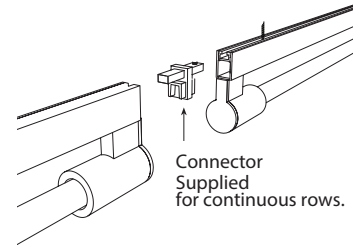

Project Name: _____

Type: _____ Quantity: _____

[Shop Now](#)

FIXTURE SPECIFICATIONS

INTENDED USE

This architectural-grade, efficient, high-output, high-CRI LED light fixture functions inside a 270° rotating tube, directing light where needed. It's available in 2 foot, 3 foot, 4 foot, 6 foot & 8 foot lengths. The Gladstone pendant or surface-mount linear ceiling or wall light is the go-to, specification-grade commercial LED light fixture choice for architects and lighting designers in applications ranging from offices and schools to dining, hospitality, modern gyms and fitness centers. This product is made in Burbank, Calif., U.S.A.

FEATURES

- Construction:** Matte anodized extruded aluminum driver housing
- Mounting:** Standard 8 ft. gray adjustable power cord and aircraft cables, with push button grippers supplied. Custom length mounting option available.
- Pendant Driver:** Surface mount is standard (Flush mount and remote installation available upon request)
- Input Voltage:** 120/277V, 50/60Hz
- Color Quality:** 90+ CRI
- Dimming:** 0-10V 5-Wire 1% dimming
- Emergency Lighting:** Optional emergency LED driver with remote test switch
- EM Dimensions:** 36" L 3.4" H 4.25" W
- Listings:** cULus listed for damp locations, Made in USA **Warranty:** 1 Year carefree for parts & components (Labor not included)

Lamp rotates 270°, in 15° stepped increments, to direct light where needed.

Surface

Connector Supplied for continuous rows.

Optional Trims

Perforated Direct

Perforated Direct/Indirect

Louvered Direct/Indirect