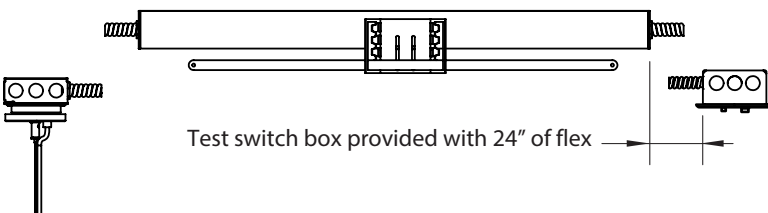

¹ 6 FT fixture consists of two 3 FT fixtures in continuous row.
² 8 FT fixture consists of two 4 FT fixtures in continuous row.
² Driver is Integrated into railing

FIXTURE DIMENSIONS

HOUSING DIMENSIONS

Remote T-Bar Housing: Remote housing for T-bar ceiling includes bar hangers.

Dimensions: 27" L 3.4" H 4.25" W

Flush Housing: 22" flush mount ballast housing, for joist mount rough-in.

Remote Emergency: Remote EM housing for T-bar ceiling includes bar hangers and remote test switch.

Dimensions: 36" L 3.4" H 4.25" W

COLOR TEMPERATURE GUIDE