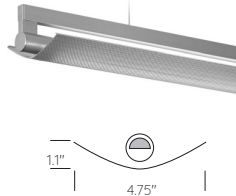

Project Name: _____

Type: _____ Quantity: _____

[Shop Now](#)

FIXTURE SPECIFICATIONS

INTENDED USE

This architectural-grade, efficient, high-output, high-CRI LED light fixture functions inside a 270° rotating tube, directing light where needed. It's available in 2 foot, 3 foot, 4 foot, 6 foot & 8 foot lengths. The Gladstone pendant or surface-mount linear ceiling or wall light is the go-to, specification-grade commercial LED light fixture choice for architects and lighting designers in applications ranging from offices and schools to dining, hospitality, modern gyms and fitness centers. This product is made in Burbank, Calif., U.S.A.

FEATURES

- Construction:** Matte anodized extruded aluminum driver housing
- Mounting:** Standard 8 ft. gray adjustable power cord and aircraft cables, with push button grippers supplied. Custom length mounting option available.
- Pendant Driver:** Surface mount is standard (Flush mount and remote installation available upon request)
- Input Voltage:** 120/277V, 50/60Hz
- Color Quality:** 90+ CRI
- Dimming:** 0-10V 5-Wire 1% dimming
- Emergency Lighting:** Optional emergency LED driver with remote test switch
- EM Dimensions:** 36" L 3.4" H 4.25" W
- Listings:** cULus listed for damp locations, Made in USA **Warranty:** 1 Year carefree for parts & components (Labor not included)

Lamp rotates 270°, in 15° stepped increments, to direct light where needed.

Surface

Connector Supplied for continuous rows.

Optional Trims

Perforated Direct

Perforated Direct/Indirect

Louvered Direct/Indirect

¹ 6 FT fixture consists of two 3 FT fixtures in continuous row.
² 8 FT fixture consists of two 4 FT fixtures in continuous row.
² Driver is Integrated into railing

FIXTURE DIMENSIONS

HOUSING DIMENSIONS

Remote T-Bar Housing: Remote housing for T-bar ceiling includes bar hangers.