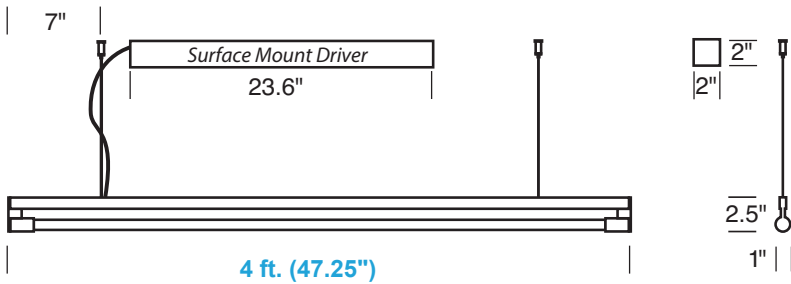

Lamp rotates 270°, in 15° stepped increments, to direct light where needed.

Surface

Connector Supplied for continuous rows.

Optional Trims

Perforated Direct

Perforated Direct/Indirect

Louvered Direct/Indirect

¹ 6 FT fixture consists of two 3 FT fixtures in continuous row.
² 8 FT fixture consists of two 4 FT fixtures in continuous row.
² Driver is Integrated into railing

FIXTURE DIMENSIONS

HOUSING DIMENSIONS

Remote T-Bar Housing: Remote housing for T-bar ceiling includes bar hangers.

Dimensions: 27" L 3.4" H 4.25" W

Flush Housing: 22" flush mount ballast housing, for joist mount rough-in.

Remote Emergency: Remote EM housing for T-bar ceiling includes bar hangers and remote test switch.

Dimensions: 36" L 3.4" H 4.25" W

COLOR TEMPERATURE GUIDE