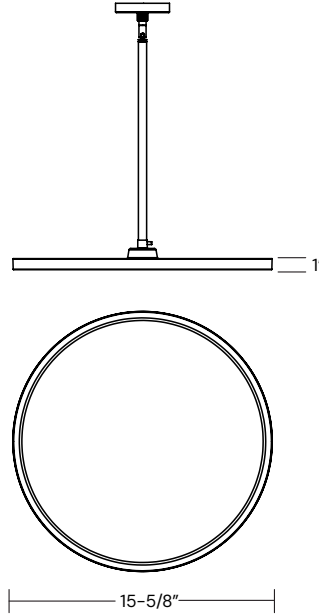

FEATURES

Construction: Edge-lit technology housing is injection molded with steel backplate.

Mounting: Standard junction box (not included).

Canopy: Includes (2) 6" and (4) 12" adjustable stems with swivel on canopy for 60 deg sloped ceiling.

Listings: cETLus listed for indoor damp locations. Title 24/JA8 compliant

16-Inches Diameter
12183-16

24-Inches Diameter
12183-24

Size	Wattage	Lumens
16"	25W	2525lms
24"	40W	3375lms

Alcon Lighting 12183 Architectural LED Pendant Disk Light

ORDERING INFORMATION Example:

Model	Size	Finish	Driver
12183	16 16 Inches 24 24 Inches	BK Black WH White	Blank TRI 0-10V (120-277V) <small>Standard</small> Triac and Electronic Low Voltage (120V)

LINE DRAWINGS

16-Inch Diameter

12183-16

24-Inch Diameter

12183-24

COLOR TEMPERATURE GUIDE

2700K	3000K	3500K	4000K	5000K
WARM WHITE	SOFT WHITE GLOW	NEUTRAL GLOW	COOL WHITE GLOW	DAYLIGHT GLOW
friendly personal intimate	soft warm pleasing	sociable inviting non-threatening	neat clean efficient	bright cool alert
HOMES LIBRARIES RESTAURANTS	HOMES HOTEL ROOMS LOBBIES RETAIL STORES	EXECUTIVE OFFICES RECEPTION AREAS SUPERMARKETS	OFFICES CLASSROOMS MASS MERCHANDISERS SHOWROOMS	GRAPHICS INDUSTRY HOSPITALS GALLERIES BEAUTY SALONS
X	✓	X	✓	✓