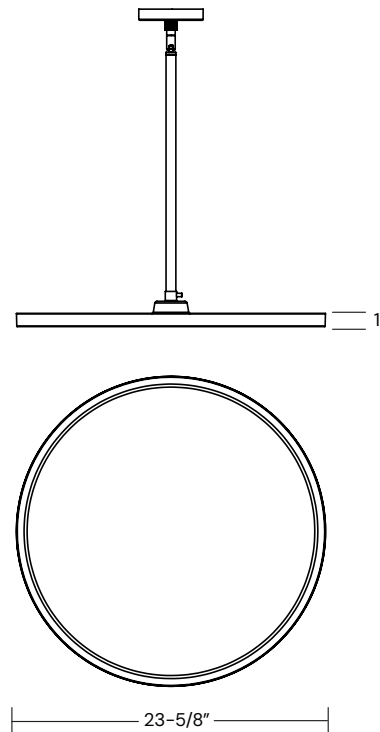

FEATURES

Construction: Edge-lit technology housing is injection molded with steel backplate.

Mounting: Standard junction box (not included).

Canopy: Includes (2) 6" and (4) 12" adjustable stems with swivel on canopy for 60 deg sloped ceiling.

Listings: cETLus listed for indoor damp locations. Title 24/JA8 compliant

16-Inches Diameter
12183-16

24-Inches Diameter
12183-24

Size	Wattage	Lumens
16"	25W	2525lms
24"	40W	3375lms

Alcon Lighting 12183 Architectural LED Pendant Disk Light

ORDERING INFORMATION Example:

Model	Size	Finish	Driver
12183	16 16 Inches 24 24 Inches	BK Black WH White	Blank TRI 0-10V (120-277V) <small>Standard</small> Triac and Electronic Low Voltage (120V)

LINE DRAWINGS

16-Inch Diameter

12183-16

24-Inch Diameter

12183-24

COLOR TEMPERATURE GUIDE

2700K	3000K	3500K	4000K	5000K
WARM WHITE	SOFT WHITE GLOW	NEUTRAL GLOW	COOL WHITE GLOW	DAYLIGHT GLOW
friendly personal intimate	soft warm pleasing	sociable inviting non-threatening	neat clean efficient	bright cool alert
HOMES LIBRARIES RESTAURANTS	HOMES HOTEL ROOMS LOBBIES RETAIL STORES	EXECUTIVE OFFICES RECEPTION AREAS SUPERMARKETS	OFFICES CLASSROOMS MASS MERCHANDISERS SHOWROOMS	GRAPHICS INDUSTRY HOSPITALS GALLERIES BEAUTY SALONS
X	✓	X	✓	✓