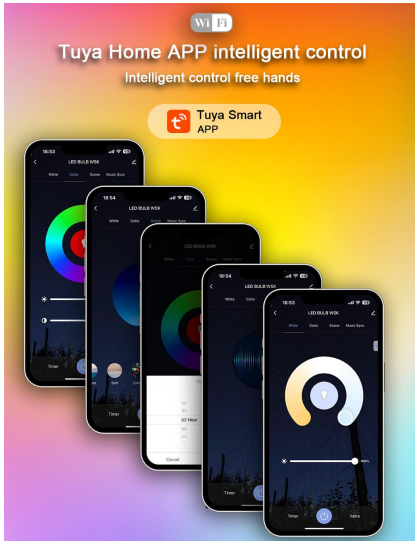

#### INTENDED USE

This suspended glass globe architectural light fixture in opal is neatly mounted by a pendant. The effect is distinctive with an elegant design. Our product fits any residential or commercial interior. The modern architectural lighting renders a work or home space with a refined sense of purpose and a warm glow. This light fixture allows for your own style of light bulb.

### ORDERING INFORMATION Example: (12213-MCCT-8-HPA)

Model	Color Temp	Diameter	Options
12213	<b>MCCT</b> Color temperature selectable switch (27K, 30K, 35K, 40K, 50K) <b>RGBW</b> RGB + W (2700K-6500K)	<b>8</b> 8" <b>10</b> 10" <b>12</b> 12" <b>14</b> 14"	<b>HPA</b> Single Circuit H-Track Pendant Adapter

## RGBW-APP | TUYA Bluetooth Smart Phone App

Tuya Smart

Bluetooth	
Software	IOS 8.0 and up, Android 4.4 and up
App	Tuya Smart supported
Features	Group, Scenes
Bluetooth Distance	> 49ft in open area
Additional Feature	Home Management / Third party control -> Alexa, Google Assistant (by others)