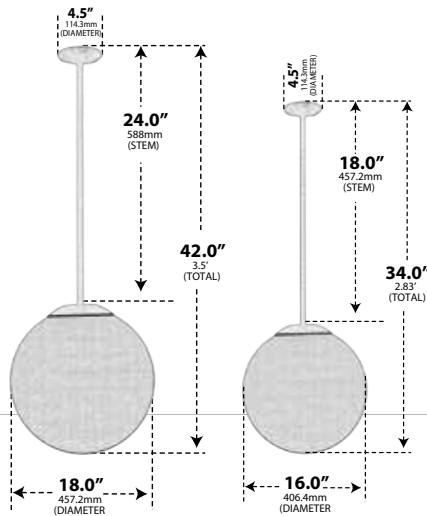

FIXTURE SPECIFICATIONS

INTENDED USE

The Alcon Lighting 12215 Luna Drop Down Globe Ceiling Fixture features an elegant and sophisticated design that provides slender lines of D light, perfect for any residential or commercial interior. The Drop Down Globe Ceiling Fixture is ideal for architectural lighting design applications desiring a modern touch.

FEATURES

- Construction:** Powder-coated cast aluminum
- Lens:** White, heat-resistant, polyethylene globe
- LED:** LED lamp included
- Voltage:** 120V
- Listings:** IP65, ETL Listed
- Warranty:** 1 Years Carefree for Parts & Components (Labor Not Included)

Alcon LE 12215 Luna Architectural LED Suspended Polycarbonate Globe Pendant Light

ORDERING INFORMATION Example: (12215-13-12-30K-B)

Model	Size Wattage Lumens	Stem Length	Color Temperature	Finish
12215	16 16" Diameter 18 Watts 1600 lms	12 12" Length	30K 3000K	B Black
	18 18" Diameter 30 Watts 2700 lms	18 18" Length	65K 6500K	W White
		24 24" Length		V Verde Green