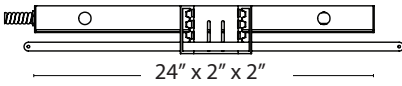

Alcon Lighting 12216 Suspended Glass Globe Pendant-Mount LED Light

¹ RGBW Must be paired with DMX driver and DMX Wall Controller for proper function.

REMOTE DRIVER

For suspended and hard lid ceilings with access panels. Canopy mounts to mud ring attached to J-box. Must be accessible after installation. Order **RD**.

Remote Driver Dimensions

Remote Driver Canopy

3.80 x 0.45 in.

Max. Wiring Distance (at full load)

Wire Size (AWG)	Distance (ft.)
18	18
16	29
14	46
12	71
10	120

INTEGRATED EMERGENCY

Battery pack provides 10W for 90 minutes. Canopy shown at right. Order **IEM**.