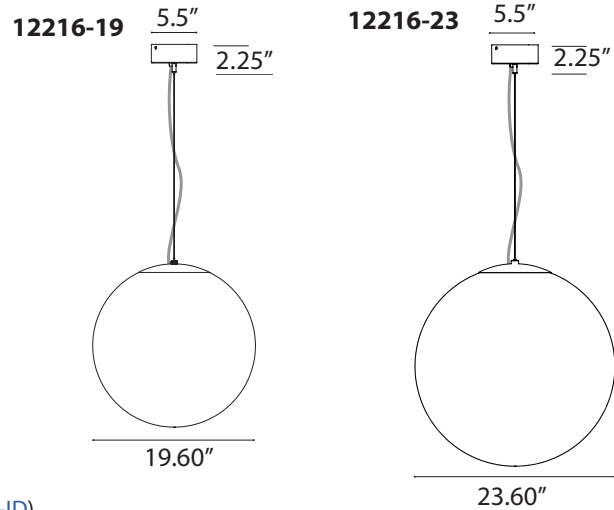

FIXTURE SPECIFICATIONS

INTENDED USE

elegant design emitting high Color Rendering Index (CRI) LED light. Our product fits any residential or commercial interior. The modern architectural lighting renders a work or home space with a refined sense of purpose and a warm glow.

FEATURES

Construction: Hand blown glass shade with matte finish faceplate.

Mounting: 6 foot adjustable aircraft cable with 18 AWG adjustable power cord standard.

Finish: Black, Satin Brass or Satin Nickel. Voltage: TRIAC and ELV @ 120 VAC.

CRI: 90+

Voltage: 120/277V, 50/60 Hz

Listing: cUL, Made in USA

Warranty: 5 years carefree for parts & components (Labor not included).

Color Temperature	19" Lumen Output	23" Lumen Output
30K / 35K / 40K	5170L	4800L
RGB + 35K	3500K: 2442L Red: 357L Green: 1906L Blue: 357L Full Color: 4169L	3500K: 1954L Red: 286L Green: 1525L Blue: 286L Full Color: 4169L

ORDERING INFORMATION Example: (12216-19-WH-WH-30K-AC6-010-ID)

Model	Diameter | Wattage	Finish	Cord Color	Color Temperature	Pendant Mounting	Driver	Driver Mounting	Options
12216	19 19.60" | 48W	WH White	WH White	30K 3000K	AC6 <i>Standard</i> 6' Aircraft Cable	010 <i>Standard</i> 0-10V Dimming	ID <i>Standard</i> Integrated Driver	IEM Integrated Emergency Back Up Battery
	23 23.60" | 48W	SL Silver	GY Gray	35K 3500K	AC12 12' Aircraft Cable	LDE1 Lutron Ecosystem Hi-Lume 1%	RD Remote Driver	REM Remote Emergency Back Up Battery
		BK Black	BK Black	40K 4000K	AC25 25' Aircraft Cable	DALI DALI Dimming		EQ Earthquake Bracing Kit
				RGBW¹ RGB + 3500K		DMX¹ DMX Dimming		DMX-WC-W¹ DMX Wall Controller (White)
								DMX-WC-B¹ DMX Wall Controller (Black)

Alcon Lighting 12216 Suspended Glass Globe Pendant-Mount LED Light

¹ RGBW Must be paired with DMX driver and DMX Wall Controller for proper function.