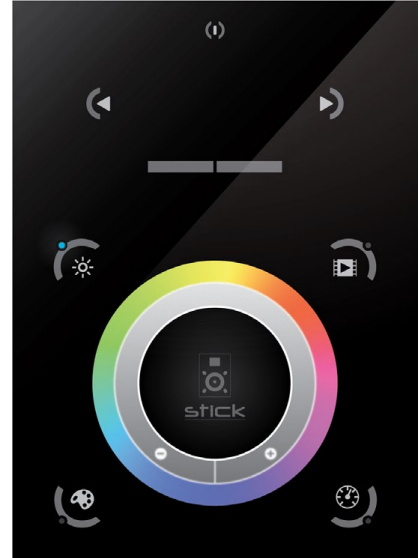

FEATURES

Construction: Hand blown glass shade with matte finish faceplate.

Mounting: 6 foot adjustable aircraft cable with 18 AWG adjustable power cord standard.

Finish: Black, Satin Brass or Satin Nickel. Voltage: TRIAC and ELV @ 120 VAC.

Alcon Lighting 12216 Suspended Glass Globe Pendant-Mount LED Light

¹ RGBW Must be paired with DMX driver and DMX Wall Controller for proper function.

REMOTE DRIVER

For suspended and hard lid ceilings with access panels. Canopy mounts to mud ring attached to J-box. Must be accessible after installation. Order **RD**.

Remote Driver Dimensions

Remote Driver Canopy

3.80 x 0.45 in.

Max. Wiring Distance (at full load)

Wire Size (AWG)	Distance (ft.)
18	18
16	29
14	46
12	71
10	120

INTEGRATED EMERGENCY

Battery pack provides 10W for 90 minutes. Canopy shown at right. Order **IEM**.

REMOTE EMERGENCY

Battery pack provides 10W for 90 minutes. Includes red light/test switch in handybox. Order **REM**.

Integrated Emergency Dimensions

Technical Data for DMX Controller

Input Power	5-15v DC
Output Protocol	DMX512 (x2)
Programmability	PC, Mac, Tablet, Smartphone
Available Colors	Black / White
Connections	USB Type-C, Ether-net, RS232, Clock, 8 relay
Memory	microSD (32Gb Max)
TCP Connections	5
Temperature	-10 °C to 45 °C LIR2032
Battery	Single or double gang wall socket
Mounting	Single or double gang wall socket
Dimensions	5.74"x4.17"x0.43" 146x106x11mm
Weight	247g
Standards	EC, EMC, ROHS, ETL