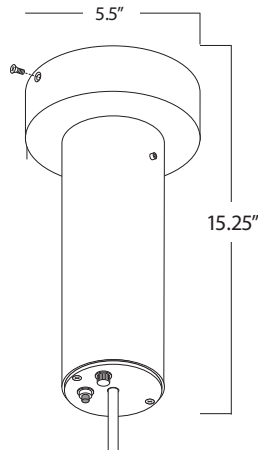

FEATURES

Construction: Hand blown glass shade with matte finish faceplate.

Mounting: 6 foot adjustable aircraft cable with 18 AWG adjustable power cord standard.

Finish: Black, Satin Brass or Satin Nickel. Voltage: TRIAC and ELV @ 120 VAC.

Remote Driver Dimensions

Remote Driver Canopy

3.80 x 0.45 in.

Max. Wiring Distance (at full load)

Wire Size (AWG)	Distance (ft.)
18	18
16	29
14	46
12	71
10	120

INTEGRATED EMERGENCY

Battery pack provides 10W for 90 minutes. Canopy shown at right. Order **IEM**.

REMOTE EMERGENCY

Battery pack provides 10W for 90 minutes. Includes red light/test switch in handybox. Order **REM**.

Integrated Emergency Dimensions

Technical Data for DMX Controller

Input Power	5-15v DC
Output Protocol	DMX512 (x2)
Programmability	PC, Mac, Tablet, Smartphone
Available Colors	Black / White
Connections	USB Type-C, Ether-net, RS232, Clock, 8 relay
Memory	microSD (32Gb Max)
TCP Connections	5
Temperature	-10 °C to 45 °C LIR2032
Battery	Single or double gang wall socket
Mounting	Single or double gang wall socket
Dimensions	5.74"x4.17"x0.43" 146x106x11mm
Weight	247g
Standards	EC, EMC, ROHS, ETL