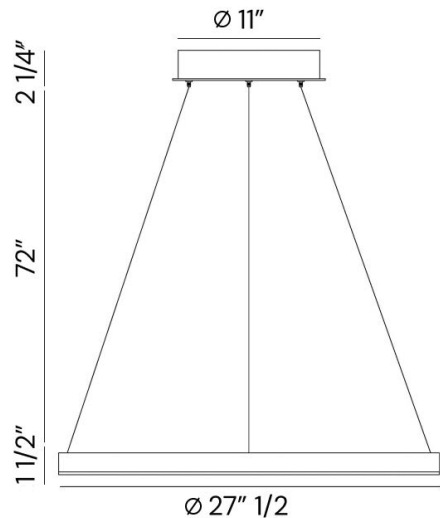

Project Name: _____ Type: _____ Quantity: _____

INTENDED USE

The **Cirkel Small LED Suspended Pendant** is an Architectural Grade extruded aluminum channel with solid opal lens diffused LED. The Cirkel Small LED is made of high quality Aluminum that features superior energy efficiency and prolonged lifespan and brings clean lines and clear light for an elegant lighting solution for any space.

DETAILS

Model Number: 12231
D 27.5" (1.2m) x **H** 1.5" (.4m)
Weight: 9.5 lbs
Finish: Silver

FEATURES

Type: Suspended, Pendant
Voltage: 120V
Wattage: 34W
Lumens: 1352lm
Light Color Temp: 3000K
CRI: 90+
Dimming: TRIAC Dimming
Voltage: 120V
Shade: Opal
Support: 72" Adjustable Aircraft Cable Bulb included
Listings: ETL, Title 24
Warranty: 1 year carefree for parts & components (Labor not included).

ORDERING INFORMATION Example:

Model	Finish
12231	SL Brushed Silver B Matte Black G Brushed Gold

Alcon Lighting 12231 Cirkel Small 27.5 Inches Architectural LED Suspended Pendant

COLOR TEMPERATURE GUIDE

2700K