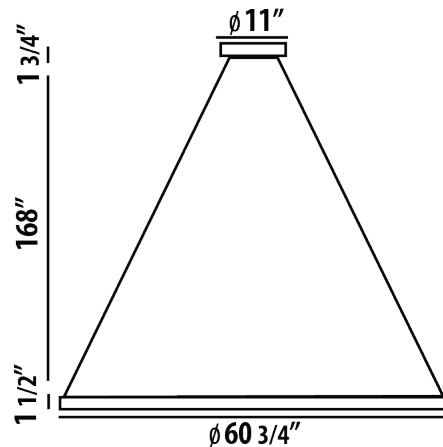

FIXTURE SPECIFICATIONS

INTENDED USE

Add modern chandelier elegance with grand, suspended round ring LED pendant lighting to any space. This architectural-grade extruded aluminum light yields efficiency and a prolonged lifespan with clear, streamlined light.

DETAILS

D 60.75" (1.54m) x **H** 1.5" (.4m)

Weight: 26 lbs

Finish: Silver

Type: Suspended, Pendant

Voltage: 120V

Wattage: 75W

Lumens: 7678lm

Light Color Temp: 3000K

CRI: 90+

Dimming: ELV Dimming

Shade: Opal

Support: 168" Aircraft Cable

Listings: cETLus,

Bulb included

Alcon 12233 Architectural Pendant Ring Chandelier LED Light

ORDERING INFORMATION Example: (12233)

Model	
12233	Cirkel (Large)