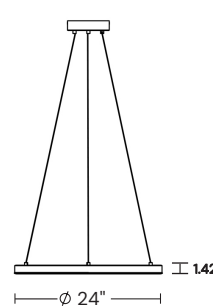

FIXTURE SPECIFICATIONS

INTENDED USE

Ring Pendant Light fixture is available in three finishes and two sizes. Features illumination top and bottom and 9 Ft. adjustable cables. It's ideal for Multi-Family Residential Lighting, Office Lighting, Art & Gallery Lighting, and Hospitality & Dining.

Alcon Lighting 12235 Modern Round Chandelier Slim LED Ring Pendant Light

ORDERING INFORMATION Example: (12235-24-BK)

Model	Size	Finish
12235	24 24"	BK Black
	36 36"	SB Satin Brass
		SN Satin Nickel

COLOR TEMPERATURE GUIDE