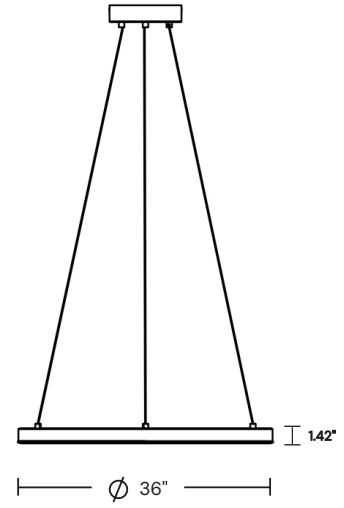

FIXTURE SPECIFICATIONS

INTENDED USE

Ring Pendant Light fixture is available in three finishes and two sizes. Features illumination top and bottom and 9 Ft. adjustable cables. It's ideal for Multi-Family Residential Lighting, Office Lighting, Art & Gallery Lighting, and Hospitality & Dining.

Alcon Lighting 12235 Modern Round Chandelier Slim LED Ring Pendant Light

ORDERING INFORMATION Example: (12235-24-BK)

Model	Size	Finish
12235	24 24"	BK Black
	36 36"	SB Satin Brass
		SN Satin Nickel

COLOR TEMPERATURE GUIDE