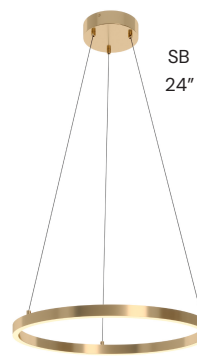

FIXTURE SPECIFICATIONS

INTENDED USE

Ring Pendant Light fixture is available in three finishes and two sizes. Features illumination top and bottom and 9 Ft. adjustable cables. It's ideal for Multi-Family Residential Lighting, Office Lighting, Art & Gallery Lighting, and Hospitality & Dining.

FEATURES

Construction: Extruded aluminum housing and a white acrylic diffuser.

Mounting: Power supply connections must be made inside a junction box (not included).

Finish: Black, Satin Brass or Satin Nickel. **Voltage:** TRIAC and ELV @ 120 VAC.

Alcon Lighting 12235 Modern Round Chandelier Slim LED Ring Pendant Light

ORDERING INFORMATION Example: (12235-24-BK)

Model	Size	Finish
12235	24 24"	BK Black
	36 36"	SB Satin Brass
		SN Satin Nickel

COLOR TEMPERATURE GUIDE

Alcon Lighting 12235 Modern Round Chandelier Slim LED Ring Pendant Light