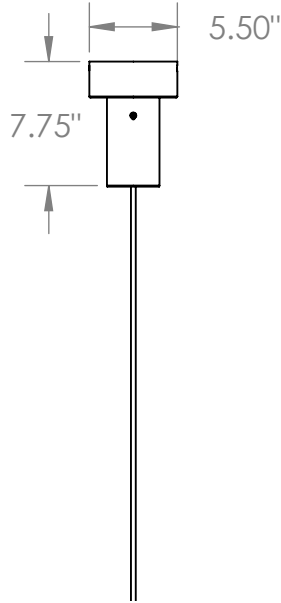

With Downlight