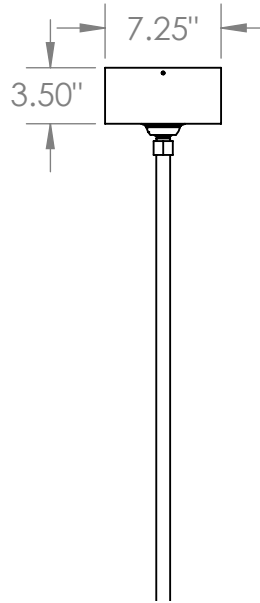

PIPE MOUNT WITH SWIVEL CANOPY

With or Without Downlight