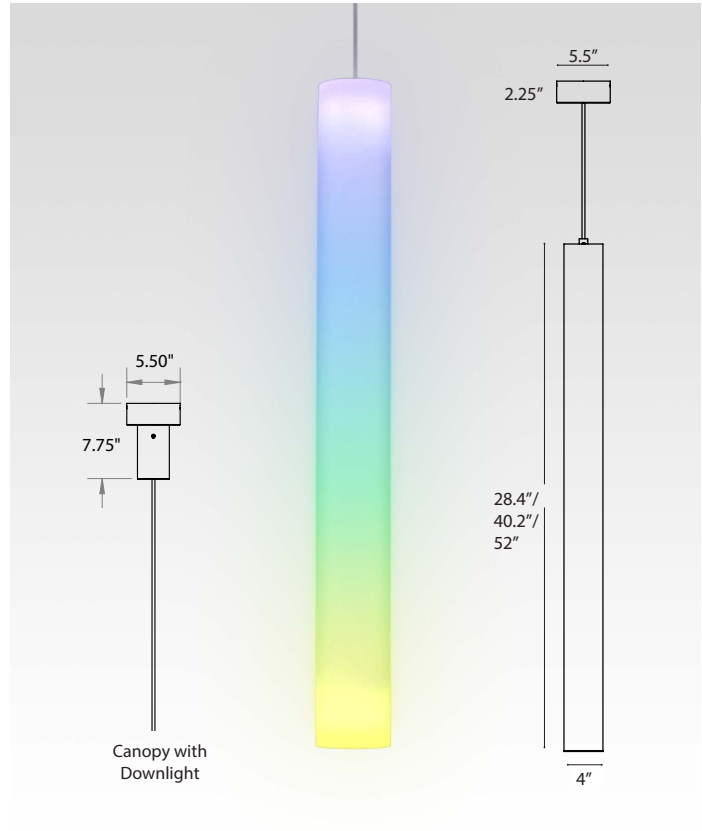

### FIXTURE SPECIFICATIONS

#### FEATURES

- Diameter:** 4"
- Lens:** Matte white acrylic diffuser
- Mount:** 8' adjustable power cord
- Voltage:** 24V
- CRI:** 90
- LED Color:** RGB sequencer
- RGB Flexible 5050 tapelights
- Eldo LED Dimmer with Control Included
- 4-Conductor control cable to fixture canopy supplied
- Dimming:** 0-10V 1% dimming, 120/277V standard
- Downlight:** 4" 12V DC MR16 LED
- Downlight Wattage:** 9W
- Listings:** cULus Listed for dry locations only DMX controls meet USITT DMX-512A protocols