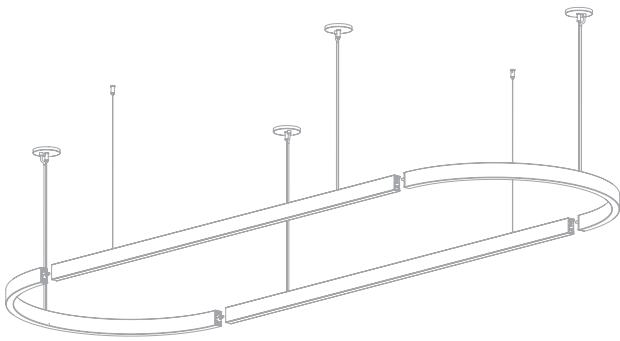

Cross Section

End Caps  
Included

Remote Driver Mounting

Remote Driver Canopy  
3.80" D x 0.45" H

An example of the designs made possible with the Contour