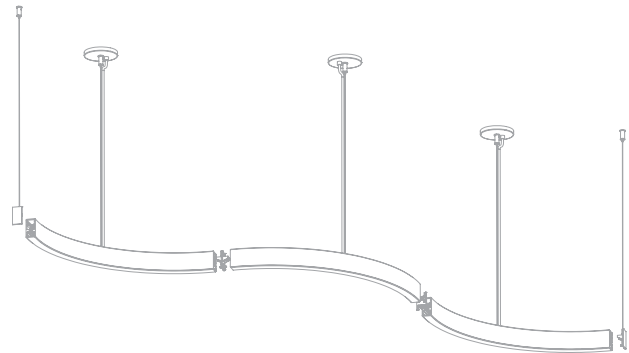

Cross Section

End Caps  
Included

Remote Driver Mounting

Remote Driver Canopy  
3.80" D x 0.45" H

An example of the designs made possible with the Contour