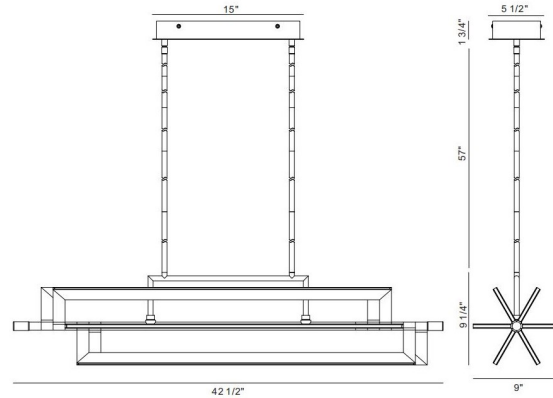

FIXTURE SPECIFICATIONS

INTENDED USE

INTENDED USE Our architectural-grade, 42 Inch Edge Lit LED linear pendant light yields versatile uplighting and downlighting for work, museum and educational, retail, dining and hospitality interiors. The steel, gold or black finished chandelier offers modern, elegant lighting.

DETAILS

Model Number: 12232
L 42.5" x W 9" H 9.25"

FEATURES

- Construction: Steel
- Lens: Frosted
- Wattage: 140W
- Lumens: 940lm
- Light Color Temp: 3000K Soft White
- CRI: 90+
- Voltage: 120V
- Driver: TRIAC Dimming
- Life: 50,000 Hours