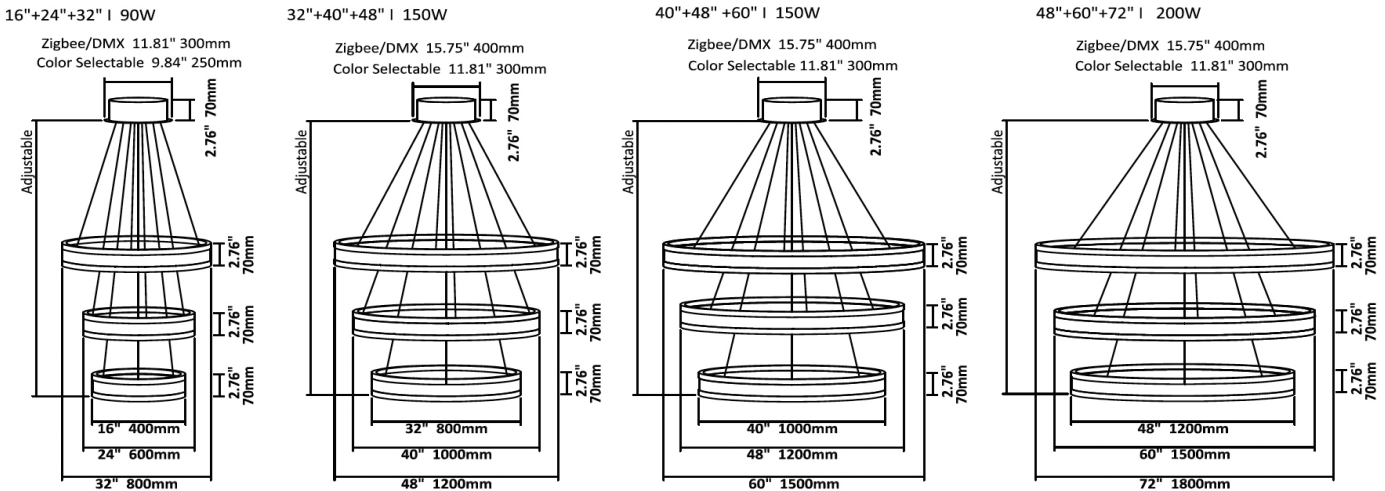

FEATURES

- Construction:** Seamless aluminum frame
- Color Temperature Switch:** Capable of delivering 3000K, 3500K & 4000K Color Temperatures. Color Temperature Tuning (from 3K to 4K), RGBW-3K & RGBW-4K Available. For optimal color control consistency, this product works best within series S.
- Beam Angle:** 360°
- Lens:** High transmittance acrylic
- Lumens:** 85 lumens per watt
- Voltage:** 100-277V
- Power factor:** ≥0.97
- CRI:** 80+
- Dimming:** 0-10V dimmable
- Life:** 100,000-hour
- Warranty:** 5 year carefree for parts & components (labor not included)
- Listings:** cULus, FCC listed, RoHS compliant, Dry location.

¹ Must be paired with DMX or ZigBee Driver
² Driver size increases, see pages 2 & 3 for details
³ For control information, see page 4

1 TIER

2 TIER

3 TIER

4 TIER

32"+40"+48"+60" | 200W
 Zigbee/DMX 15.75" 400mm
 Color Selectable 11.81" 300mm

40"+48"+60"+72" | 250W
 Zigbee/DMX 15.75" 400mm
 Color Selectable 11.81" 300mm

5 TIER

32"+40"+48"+40"+32" | 200W
 Zigbee/DMX 15.75" 400mm
 Color Selectable 11.81" 300mm

40"+48"+60"+48"+40" | 250W
 Zigbee/DMX 15.75" 400mm
 Color Selectable 11.81" 300mm