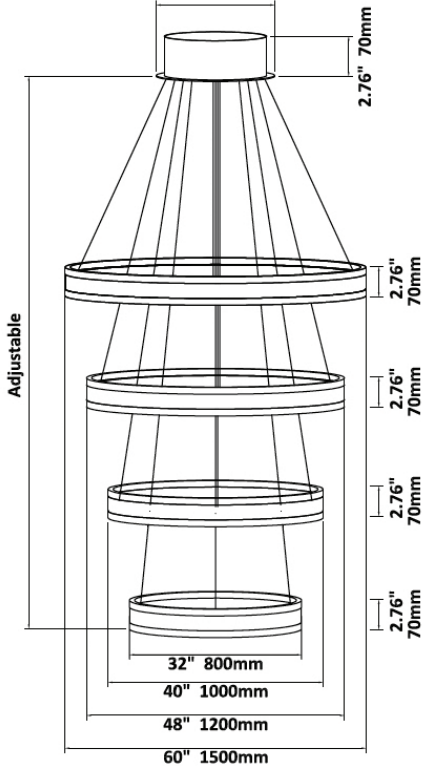

FEATURES

- Construction:** Seamless aluminum frame
- Color Temperature Switch:** Capable of delivering 3000K, 3500K & 4000K Color Temperatures. Color Temperature Tuning (from 3K to 4K), RGBW-3K & RGBW-4K Available. For optimal color control consistency, this product works best within series S.
- Beam Angle:** 360°
- Lens:** High transmittance acrylic
- Lumens:** 85 lumens per watt
- Voltage:** 100-277V
- Power factor:** ≥0.97
- CRI:** 80+
- Dimming:** 0-10V dimmable
- Life:** 100,000-hour
- Warranty:** 5 year carefree for parts & components (labor not included)
- Listings:** cULus, FCC listed, RoHS compliant, Dry location.

¹ Must be paired with DMX or ZigBee Driver
² Driver size increases, see pages 2 & 3 for details
³ For control information, see page 4

1 TIER

2 TIER

3 TIER

4 TIER

32"+40"+48"+60" | 200W
 Zigbee/DMX 15.75" 400mm
 Color Selectable 11.81" 300mm

40"+48"+60"+72" | 250W
 Zigbee/DMX 15.75" 400mm
 Color Selectable 11.81" 300mm

5 TIER

32"+40"+48"+40"+32" | 200W
 Zigbee/DMX 15.75" 400mm
 Color Selectable 11.81" 300mm

40"+48"+60"+48"+40" | 250W
 Zigbee/DMX 15.75" 400mm
 Color Selectable 11.81" 300mm