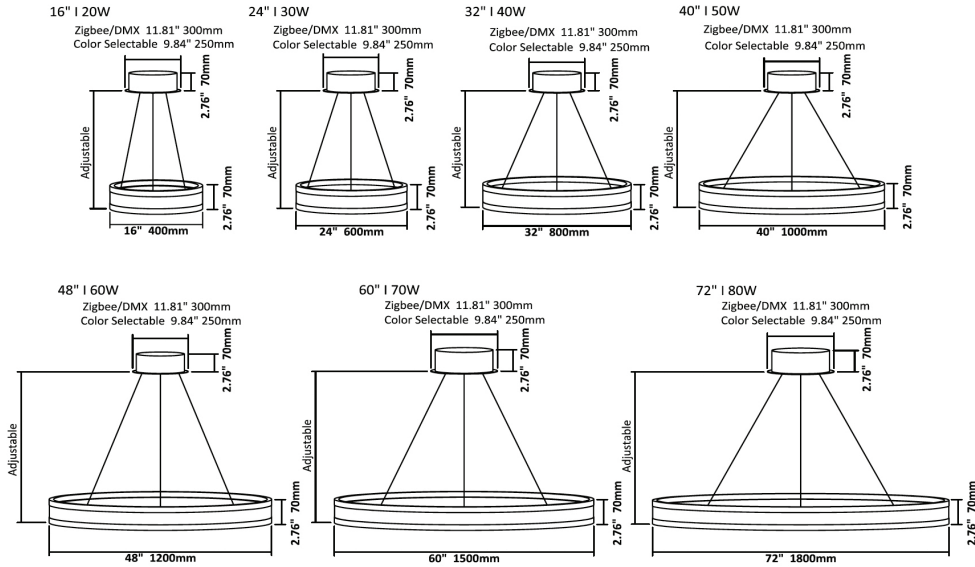

FEATURES

- Construction:** Seamless aluminum frame
- Color Temperature Switch:** Capable of delivering 3000K, 3500K & 4000K Color Temperatures. Color Temperature Tuning (from 3K to 4K), RGBW-3K & RGBW-4K Available. For optimal color control consistency, this product works best within series S.
- Beam Angle:** 360°
- Lens:** High transmittance acrylic
- Lumens:** 85 lumens per watt
- Voltage:** 100-277V
- Power factor:** ≥0.97
- CRI:** 80+
- Dimming:** 0-10V dimmable
- Life:** 100,000-hour
- Warranty:** 5 year carefree for parts & components (labor not included)
- Listings:** cULus, FCC listed, RoHS compliant, Dry location.

¹ Must be paired with DMX or ZigBee Driver
² Driver size increases, see pages 2 & 3 for details
³ For control information, see page 4

1 TIER

2 TIER

3 TIER

4 TIER

32"+40"+48"+60" | 200W
 Zigbee/DMX 15.75" 400mm
 Color Selectable 11.81" 300mm

40"+48"+60"+72" | 250W
 Zigbee/DMX 15.75" 400mm
 Color Selectable 11.81" 300mm

5 TIER

32"+40"+48"+40"+32" | 200W
 Zigbee/DMX 15.75" 400mm
 Color Selectable 11.81" 300mm

40"+48"+60"+48"+40" | 250W
 Zigbee/DMX 15.75" 400mm
 Color Selectable 11.81" 300mm