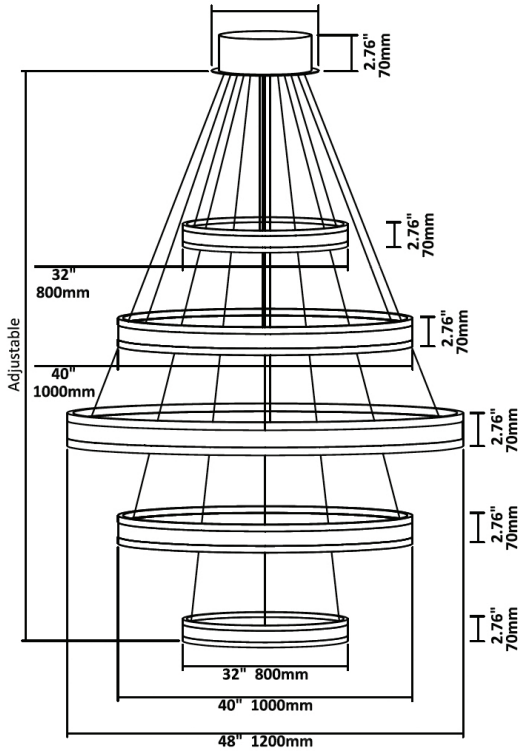

FEATURES

- Construction:** Seamless aluminum frame
- Color Temperature Switch:** Capable of delivering 3000K, 3500K & 4000K Color Temperatures. Color Temperature Tuning (from 3K to 4K), RGBW-3K & RGBW-4K Available. For optimal color control consistency, this product works best within series S.
- Beam Angle:** 360°
- Lens:** High transmittance acrylic
- Lumens:** 85 lumens per watt
- Voltage:** 100-277V
- Power factor:** ≥0.97
- CRI:** 80+
- Dimming:** 0-10V dimmable
- Life:** 100,000-hour
- Warranty:** 5 year carefree for parts & components (labor not included)
- Listings:** cULus, FCC listed, RoHS compliant, Dry location.

¹ Must be paired with DMX or ZigBee Driver
² Driver size increases, see pages 2 & 3 for details
³ For control information, see page 4

1 TIER

2 TIER

3 TIER

4 TIER

32"+40"+48"+60" | 200W
 Zigbee/DMX 15.75" 400mm
 Color Selectable 11.81" 300mm

40"+48"+60"+72" | 250W
 Zigbee/DMX 15.75" 400mm
 Color Selectable 11.81" 300mm

5 TIER

32"+40"+48"+40"+32" | 200W
 Zigbee/DMX 15.75" 400mm
 Color Selectable 11.81" 300mm

40"+48"+60"+48"+40" | 250W
 Zigbee/DMX 15.75" 400mm
 Color Selectable 11.81" 300mm