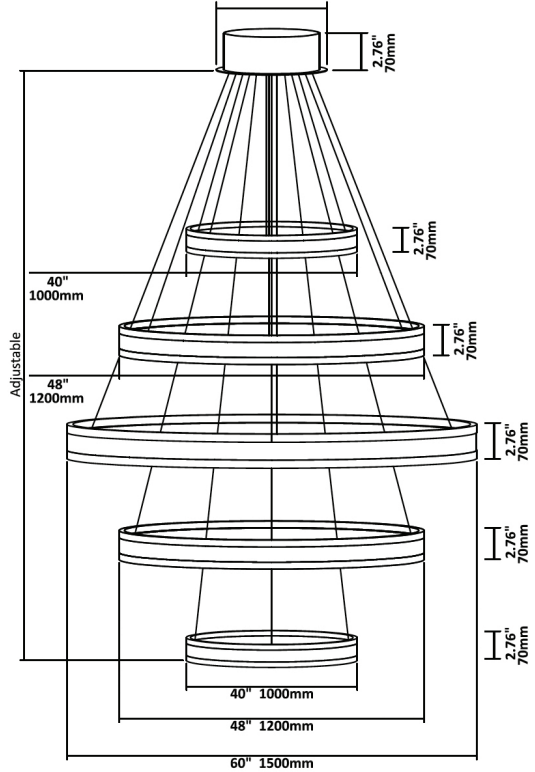

¹ Must be paired with DMX or ZigBee Driver
² Driver size increases, see pages 2 & 3 for details
³ For control information, see page 4

1 TIER

2 TIER

3 TIER

4 TIER

32"+40"+48"+60" | 200W
 Zigbee/DMX 15.75" 400mm
 Color Selectable 11.81" 300mm

40"+48"+60"+72" | 250W
 Zigbee/DMX 15.75" 400mm
 Color Selectable 11.81" 300mm

5 TIER

32"+40"+48"+40"+32" | 200W
 Zigbee/DMX 15.75" 400mm
 Color Selectable 11.81" 300mm

40"+48"+60"+48"+40" | 250W
 Zigbee/DMX 15.75" 400mm
 Color Selectable 11.81" 300mm