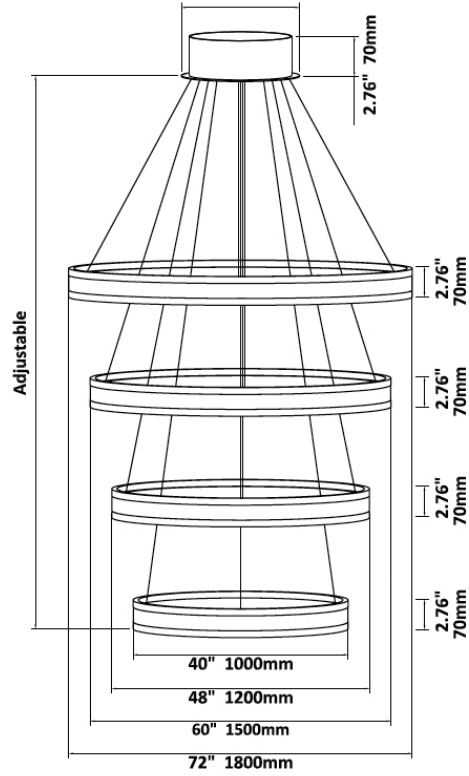

FIXTURE SPECIFICATIONS

INTENDED USE

The elegant, dimmable round architectural chandelier features a 360-degree beam angle with an 80+ Color Rendering Index in 3,000, 3,500 and 4,000 color temperatures from a seamless aluminum metal frame. Our suspended architectural-grade ring light is designed for various commercial interiors. For optimal color control consistency, this 85-lumens-per-watt product works best within series S.

FEATURES

- Construction:** Seamless aluminum frame
- Color Temperature Switch:** Capable of delivering 3000K, 3500K & 4000K Color Temperatures. Color Temperature Tuning (from 3K to 4K), RGBW-3K & RGBW-4K Available. For optimal color control consistency, this product works best within series S.
- Beam Angle:** 360°
- Lens:** High transmittance acrylic
- Lumens:** 85 lumens per watt
- Voltage:** 100-277V
- Power factor:** ≥0.97
- CRI:** 80+
- Dimming:** 0-10V dimmable
- Life:** 100,000-hour
- Warranty:** 5 year carefree for parts & components (labor not included)
- Listings:** cULus, FCC listed, RoHS compliant, Dry location.

¹ Must be paired with DMX or ZigBee Driver
² Driver size increases, see pages 2 & 3 for details
³ For control information, see page 4

1 TIER

2 TIER

3 TIER

4 TIER

32"+40"+48"+60" | 200W
 Zigbee/DMX 15.75" 400mm
 Color Selectable 11.81" 300mm

40"+48"+60"+72" | 250W
 Zigbee/DMX 15.75" 400mm
 Color Selectable 11.81" 300mm

5 TIER

32"+40"+48"+40"+32" | 200W
 Zigbee/DMX 15.75" 400mm
 Color Selectable 11.81" 300mm

40"+48"+60"+48"+40" | 250W
 Zigbee/DMX 15.75" 400mm
 Color Selectable 11.81" 300mm