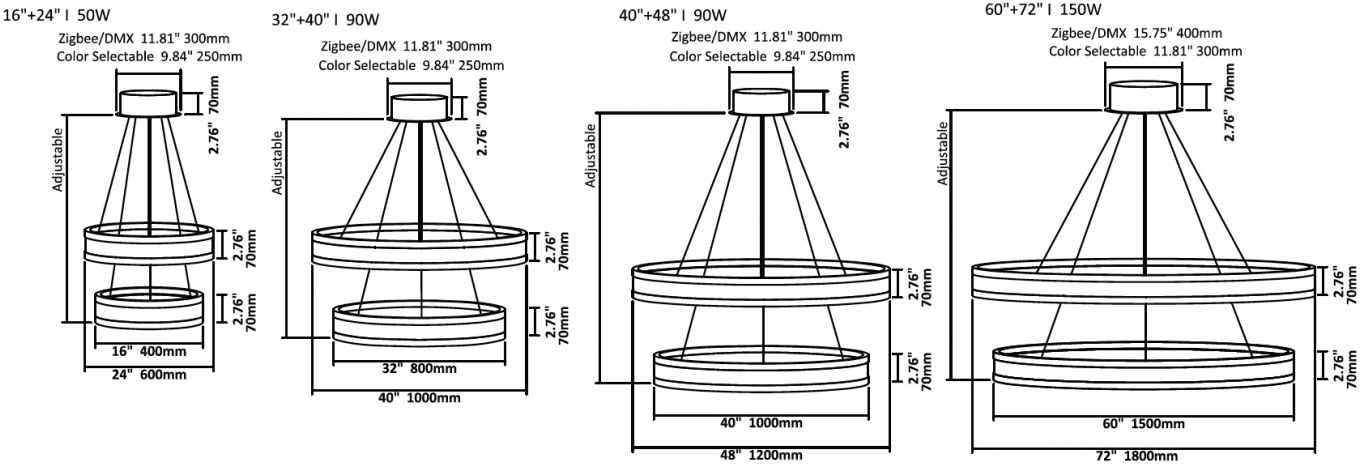

FEATURES

- Construction:** Seamless aluminum frame
- Color Temperature Switch:** Capable of delivering 3000K, 3500K & 4000K Color Temperatures. Color Temperature Tuning (from 3K to 4K), RGBW-3K & RGBW-4K Available. For optimal color control consistency, this product works best within series S.
- Beam Angle:** 360°
- Lens:** High transmittance acrylic
- Lumens:** 85 lumens per watt
- Voltage:** 100-277V
- Power factor:** ≥0.97
- CRI:** 80+
- Dimming:** 0-10V dimmable
- Life:** 100,000-hour
- Warranty:** 5 year carefree for parts & components (labor not included)
- Listings:** cULus, FCC listed, RoHS compliant, Dry location.

¹ Must be paired with DMX or ZigBee Driver
² Driver size increases, see pages 2 & 3 for details
³ For control information, see page 4

1 TIER

2 TIER

3 TIER

4 TIER

32"+40"+48"+60" | 200W
 Zigbee/DMX 15.75" 400mm
 Color Selectable 11.81" 300mm

40"+48"+60"+72" | 250W
 Zigbee/DMX 15.75" 400mm
 Color Selectable 11.81" 300mm

5 TIER

32"+40"+48"+40"+32" | 200W
 Zigbee/DMX 15.75" 400mm
 Color Selectable 11.81" 300mm

40"+48"+60"+48"+40" | 250W
 Zigbee/DMX 15.75" 400mm
 Color Selectable 11.81" 300mm