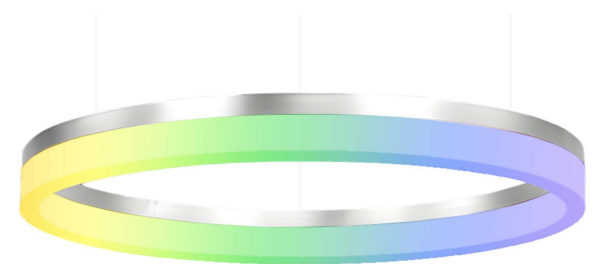

Project Name: _____

Type: _____ Quantity: _____

[Shop Now](#)

FIXTURE SPECIFICATIONS

INTENDED USE

Elevate this ringed chandelier in your interior. Framed in seamless metal, which –for optimal color control consistency–works best within series S, our 85-lumens-per-watt light casts excellent illumination from an elegant chandelier. The 80+ Color Rendering Index (CRI) architectural-grade LED light fixture can deliver 100,000 hours of light.

FEATURES

Construction: Seamless aluminum frame
Color Temperature Switch:

Capable of delivering 3000K, 3500K & 4000K color temperatures. Color temperature tuning (from 3K to 4K), RGBW-3K & RG BW-4K available. For optimal color control consistency, this product works best within series S.

Beam Angle: 120°

Lens: High transmittance acrylic

Lumens: 85 lumens per watt

Voltage: 100-277V

Power factor: ≥0.97

CRI: 80+

Dimming: 0-10V dimmable

Life: 100,000-hour

Warranty: 5 year carefree for parts & components (labor not included)

Listings: cULus, FCC listed, RoHS compliant, Dry location.

Alcon 12272 Architectural LED Ring Chandelier

ORDERING INFORMATION Example: (12272-1-16-CS-010-A-BK-AC60)