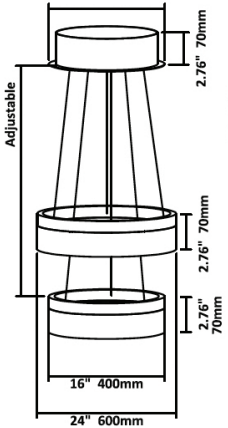

24" | 30W

Zigbee/DMX 11.81" 300mm
Color Selectable 9.84" 250mm

32" | 40W

Zigbee/DMX 11.81" 300mm
Color Selectable 9.84" 250mm

40" | 50W

Zigbee/DMX 11.81" 300mm
Color Selectable 9.84" 250mm

48" | 600W

Zigbee/DMX 11.81" 300mm
Color Selectable 9.84" 250mm

60" | 70W

Zigbee/DMX 11.81" 300mm
Color Selectable 9.84" 250mm

72" | 80W

Zigbee/DMX 11.81" 300mm
Color Selectable 9.84" 250mm

Alcon 12272 Architectural LED Ring Chandelier

Tier 2

16"+24" | 50W

Zigbee/DMX 11.81" 300mm
Color Selectable 9.84" 250mm

32"+40" | 90W

Zigbee/DMX 11.81" 300mm
Color Selectable 9.84" 250mm

40"+48" | 90W

Zigbee/DMX 11.81" 300mm
Color Selectable 9.84" 250mm

60"+72" | 150W

Zigbee/DMX 15.75" 400mm
Color Selectable 11.81" 300mm

Control	DMX Compatible	ZigBee Compatible
 <p>CCT Wall Control</p>	✓	✓
 <p>RGBW Wall Control</p>	✓	✓
 <p>RGBW/CCT Handheld Remote Control</p>	✗	✓
 <p>Alexa Echo Plus, Google Home & other smart Speakers <i>Device must be Zigbee 8.0 Compatible</i></p>	✗	✓
 <p>iOS / Android Application <i>Alexa Echo Plus, Google Home or other ZigBee 8.0 Compatible smart speaker needed for operation</i></p>	✗	✓