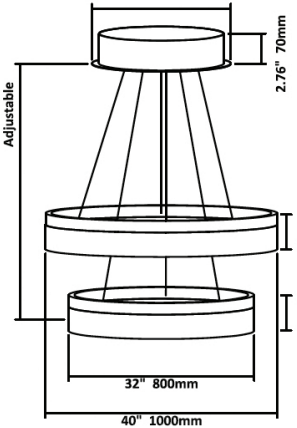

24" | 30W

Zigbee/DMX 11.81" 300mm
Color Selectable 9.84" 250mm

32" | 40W

Zigbee/DMX 11.81" 300mm
Color Selectable 9.84" 250mm

40" | 50W

Zigbee/DMX 11.81" 300mm
Color Selectable 9.84" 250mm

48" | 600W

Zigbee/DMX 11.81" 300mm
Color Selectable 9.84" 250mm

60" | 70W

Zigbee/DMX 11.81" 300mm
Color Selectable 9.84" 250mm

72" | 80W

Zigbee/DMX 11.81" 300mm
Color Selectable 9.84" 250mm

Alcon 12272 Architectural LED Ring Chandelier

Tier 2

16"+24" | 50W

Zigbee/DMX 11.81" 300mm
Color Selectable 9.84" 250mm

32"+40" | 90W

Zigbee/DMX 11.81" 300mm
Color Selectable 9.84" 250mm

40"+48" | 90W

Zigbee/DMX 11.81" 300mm
Color Selectable 9.84" 250mm

60"+72" | 150W

Zigbee/DMX 15.75" 400mm
Color Selectable 11.81" 300mm

Control	DMX Compatible	ZigBee Compatible
 <p>CCT Wall Control</p>	✓	✓
 <p>RGBW Wall Control</p>	✓	✓
 <p>RGBW/CCT Handheld Remote Control</p>	✗	✓
 <p>Alexa Echo Plus, Google Home & other smart Speakers <i>Device must be Zigbee 8.0 Compatible</i></p>	✗	✓
 <p>iOS / Android Application <i>Alexa Echo Plus, Google Home or other ZigBee 8.0 Compatible smart speaker needed for operation</i></p>	✗	✓