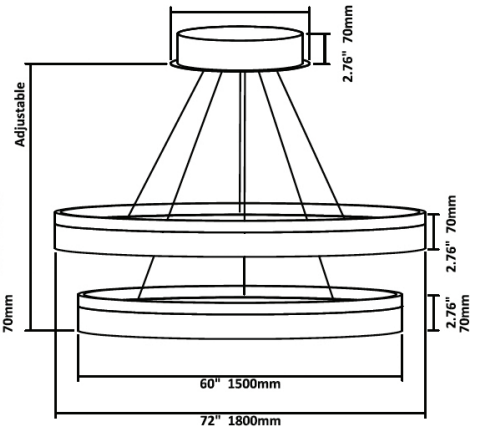

24" | 30W

Zigbee/DMX 11.81" 300mm
Color Selectable 9.84" 250mm

32" | 40W

Zigbee/DMX 11.81" 300mm
Color Selectable 9.84" 250mm

40" | 50W

Zigbee/DMX 11.81" 300mm
Color Selectable 9.84" 250mm

48" | 600W

Zigbee/DMX 11.81" 300mm
Color Selectable 9.84" 250mm

60" | 70W

Zigbee/DMX 11.81" 300mm
Color Selectable 9.84" 250mm

72" | 80W

Zigbee/DMX 11.81" 300mm
Color Selectable 9.84" 250mm

Alcon 12272 Architectural LED Ring Chandelier

Tier 2

16"+24" | 50W

Zigbee/DMX 11.81" 300mm
Color Selectable 9.84" 250mm

32"+40" | 90W

Zigbee/DMX 11.81" 300mm
Color Selectable 9.84" 250mm

40"+48" | 90W

Zigbee/DMX 11.81" 300mm
Color Selectable 9.84" 250mm

60"+72" | 150W

Zigbee/DMX 15.75" 400mm
Color Selectable 11.81" 300mm

Control	DMX Compatible	ZigBee Compatible
 <p>CCT Wall Control</p>	✓	✓
 <p>RGBW Wall Control</p>	✓	✓
 <p>RGBW/CCT Handheld Remote Control</p>	✗	✓
 <p>Alexa Echo Plus, Google Home & other smart Speakers <i>Device must be Zigbee 8.0 Compatible</i></p>	✗	✓
 <p>iOS / Android Application <i>Alexa Echo Plus, Google Home or other ZigBee 8.0 Compatible smart speaker needed for operation</i></p>	✗	✓