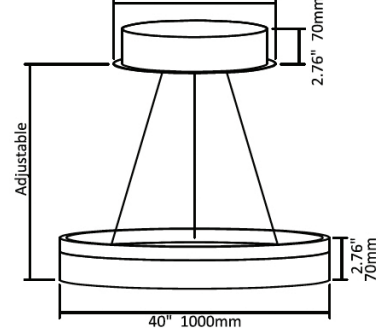

¹ Must be paired with DMX or ZigBee Driver
² Driver size increases, view pages 2 & 3 for details
³ For control information, see page 4

Tier 1

16" | 20W

Zigbee/DMX 11.81" 300mm
Color Selectable 9.84" 250mm

24" | 30W

Zigbee/DMX 11.81" 300mm
Color Selectable 9.84" 250mm

32" | 40W

Zigbee/DMX 11.81" 300mm
Color Selectable 9.84" 250mm

40" | 50W

Zigbee/DMX 11.81" 300mm
Color Selectable 9.84" 250mm

48" | 600W

Zigbee/DMX 11.81" 300mm
Color Selectable 9.84" 250mm