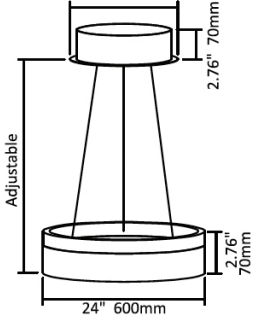

¹ Must be paired with DMX or ZigBee Driver
² Driver size increases, view pages 2 & 3 for details
³ For control information, see page 4

Tier 1

16" | 20W

Zigbee/DMX 11.81" 300mm
Color Selectable 9.84" 250mm

24" | 30W

Zigbee/DMX 11.81" 300mm
Color Selectable 9.84" 250mm

32" | 40W

Zigbee/DMX 11.81" 300mm
Color Selectable 9.84" 250mm

40" | 50W

Zigbee/DMX 11.81" 300mm
Color Selectable 9.84" 250mm

48" | 600W

Zigbee/DMX 11.81" 300mm
Color Selectable 9.84" 250mm