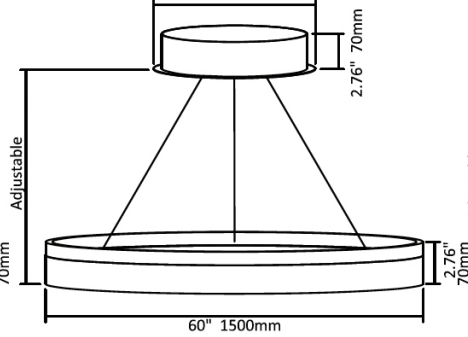

60" | 70W

Zigbee/DMX 11.81" 300mm
Color Selectable 9.84" 250mm