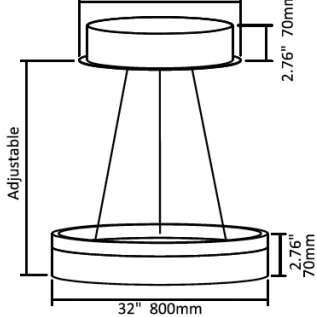

¹ Must be paired with DMX or ZigBee Driver
² Driver size increases, view pages 2 & 3 for details
³ For control information, see page 4

Tier 1

16" | 20W

Zigbee/DMX 11.81" 300mm
Color Selectable 9.84" 250mm

24" | 30W

Zigbee/DMX 11.81" 300mm
Color Selectable 9.84" 250mm

32" | 40W

Zigbee/DMX 11.81" 300mm
Color Selectable 9.84" 250mm

40" | 50W

Zigbee/DMX 11.81" 300mm
Color Selectable 9.84" 250mm

48" | 600W

Zigbee/DMX 11.81" 300mm
Color Selectable 9.84" 250mm