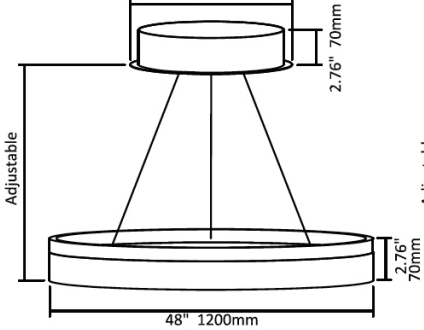

¹ Must be paired with DMX or ZigBee Driver
² Driver size increases, view pages 2 & 3 for details
³ For control information, see page 4

Tier 1

16" | 20W

Zigbee/DMX 11.81" 300mm
Color Selectable 9.84" 250mm

24" | 30W

Zigbee/DMX 11.81" 300mm
Color Selectable 9.84" 250mm

32" | 40W

Zigbee/DMX 11.81" 300mm
Color Selectable 9.84" 250mm

40" | 50W

Zigbee/DMX 11.81" 300mm
Color Selectable 9.84" 250mm

48" | 600W

Zigbee/DMX 11.81" 300mm
Color Selectable 9.84" 250mm