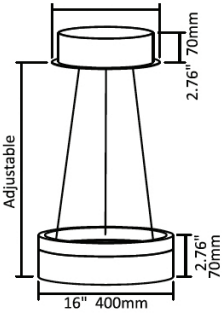

¹ Must be paired with DMX or ZigBee Driver
² Driver size increases, view pages 2 & 3 for details
³ For control information, see page 4

Tier 1

16" | 20W

Zigbee/DMX 11.81" 300mm
Color Selectable 9.84" 250mm

24" | 30W

Zigbee/DMX 11.81" 300mm
Color Selectable 9.84" 250mm

32" | 40W

Zigbee/DMX 11.81" 300mm
Color Selectable 9.84" 250mm

40" | 50W

Zigbee/DMX 11.81" 300mm
Color Selectable 9.84" 250mm

48" | 600W

Zigbee/DMX 11.81" 300mm
Color Selectable 9.84" 250mm