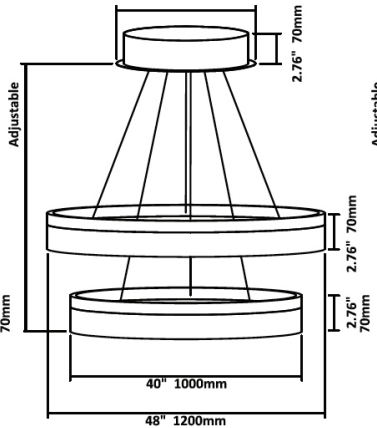

24" | 30W

Zigbee/DMX 11.81" 300mm
Color Selectable 9.84" 250mm

32" | 40W

Zigbee/DMX 11.81" 300mm
Color Selectable 9.84" 250mm

40" | 50W

Zigbee/DMX 11.81" 300mm
Color Selectable 9.84" 250mm

48" | 600W

Zigbee/DMX 11.81" 300mm
Color Selectable 9.84" 250mm

60" | 70W

Zigbee/DMX 11.81" 300mm
Color Selectable 9.84" 250mm

72" | 80W

Zigbee/DMX 11.81" 300mm
Color Selectable 9.84" 250mm

Alcon 12272 Architectural LED Ring Chandelier

Tier 2

16"+24" | 50W

Zigbee/DMX 11.81" 300mm
Color Selectable 9.84" 250mm

32"+40" | 90W

Zigbee/DMX 11.81" 300mm
Color Selectable 9.84" 250mm

40"+48" | 90W

Zigbee/DMX 11.81" 300mm
Color Selectable 9.84" 250mm

60"+72" | 150W

Zigbee/DMX 15.75" 400mm
Color Selectable 11.81" 300mm

Control	DMX Compatible	ZigBee Compatible
 <p>CCT Wall Control</p>	✓	✓
 <p>RGBW Wall Control</p>	✓	✓
 <p>RGBW/CCT Handheld Remote Control</p>	✗	✓
 <p>Alexa Echo Plus, Google Home & other smart Speakers <i>Device must be Zigbee 8.0 Compatible</i></p>	✗	✓
 <p>iOS / Android Application <i>Alexa Echo Plus, Google Home or other ZigBee 8.0 Compatible smart speaker needed for operation</i></p>	✗	✓