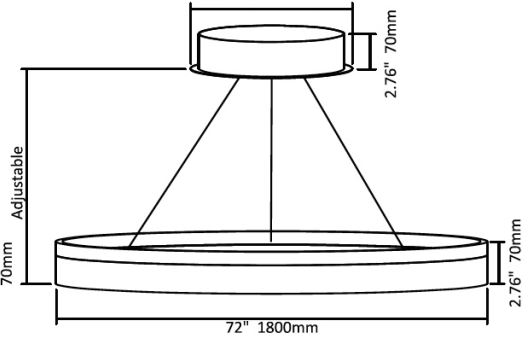

72" | 80W

Zigbee/DMX 11.81" 300mm
Color Selectable 9.84" 250mm