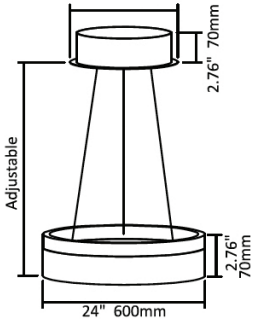

FEATURES

- Construction:** Seamless aluminum frame
- Color Temperature Switch:** Capable of delivering 3000K, 3500K & 4000K color temperatures. Color temperature tuning (from 3K to 4K), RGBW-3K & RGBW-4K available. For optimal color control consistency, this product works best within series S.
- Beam Angle:** 120°
- Lens:** High transmittance acrylic
- Lumens:** 85 lumens per watt
- Voltage:** 100-277V
- Power factor:** ≥0.97
- CRI:** 80+
- Dimming:** 0-10V dimmable
- Life:** 100,000-hour
- Warranty:** 5 year carefree for parts & components (labor not included)
- Listings:** cULus, FCC listed, RoHS compliant, Dry location.

¹ Must be paired with DMX or ZigBee Driver
² Driver size increases, view pages 2 & 3 for details
³ For control information, see page 4

Tier 1

16" | 20W

Zigbee/DMX 11.81" 300mm
Color Selectable 9.84" 250mm

24" | 30W

Zigbee/DMX 11.81" 300mm
Color Selectable 9.84" 250mm

32" | 40W

Zigbee/DMX 11.81" 300mm
Color Selectable 9.84" 250mm

40" | 50W

Zigbee/DMX 11.81" 300mm
Color Selectable 9.84" 250mm

48" | 600W

Zigbee/DMX 11.81" 300mm
Color Selectable 9.84" 250mm

60" | 70W

Zigbee/DMX 11.81" 300mm
Color Selectable 9.84" 250mm

72" | 80W

Zigbee/DMX 11.81" 300mm
Color Selectable 9.84" 250mm

Tier 2

16"+24" | 50W

Zigbee/DMX 11.81" 300mm
Color Selectable 9.84" 250mm

32"+40" | 90W