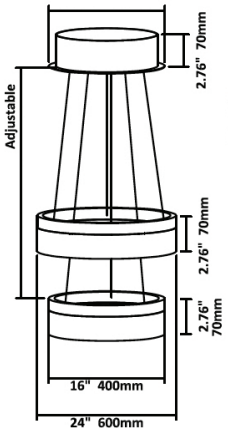

24" | 30W

Zigbee/DMX 11.81" 300mm
Color Selectable 9.84" 250mm

32" | 40W

Zigbee/DMX 11.81" 300mm
Color Selectable 9.84" 250mm

40" | 50W

Zigbee/DMX 11.81" 300mm
Color Selectable 9.84" 250mm

48" | 600W

Zigbee/DMX 11.81" 300mm
Color Selectable 9.84" 250mm

60" | 70W

Zigbee/DMX 11.81" 300mm
Color Selectable 9.84" 250mm

72" | 80W

Zigbee/DMX 11.81" 300mm
Color Selectable 9.84" 250mm

Tier 2

16"+24" | 50W

Zigbee/DMX 11.81" 300mm
Color Selectable 9.84" 250mm

32"+40" | 90W

Zigbee/DMX 11.81" 300mm
Color Selectable 9.84" 250mm

40"+48" | 90W

Zigbee/DMX 11.81" 300mm
Color Selectable 9.84" 250mm

60"+72" | 150W

Zigbee/DMX 15.75" 400mm
Color Selectable 11.81" 300mm

Control	DMX Compatible	ZigBee Compatible
 <p>CCT Wall Control</p>	✓	✓
 <p>RGBW Wall Control</p>	✓	✓
 <p>RGBW/CCT Handheld Remote Control</p>	✗	✓
 <p>Alexa Echo Plus, Google Home & other smart Speakers <i>Device must be Zigbee 8.0 Compatible</i></p>	✗	✓
 <p>iOS / Android Application <i>Alexa Echo Plus, Google Home or other ZigBee 8.0 Compatible smart speaker needed for operation</i></p>	✗	✓