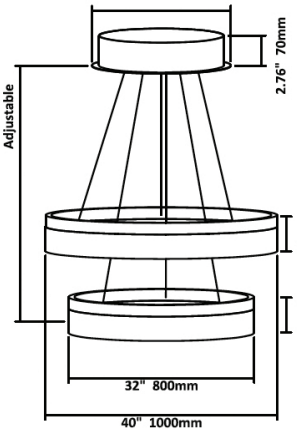

24" | 30W

Zigbee/DMX 11.81" 300mm
Color Selectable 9.84" 250mm

32" | 40W

Zigbee/DMX 11.81" 300mm
Color Selectable 9.84" 250mm

40" | 50W

Zigbee/DMX 11.81" 300mm
Color Selectable 9.84" 250mm

48" | 600W

Zigbee/DMX 11.81" 300mm
Color Selectable 9.84" 250mm

60" | 70W

Zigbee/DMX 11.81" 300mm
Color Selectable 9.84" 250mm

72" | 80W

Zigbee/DMX 11.81" 300mm
Color Selectable 9.84" 250mm

Tier 2

16"+24" | 50W

Zigbee/DMX 11.81" 300mm
Color Selectable 9.84" 250mm

32"+40" | 90W

Zigbee/DMX 11.81" 300mm
Color Selectable 9.84" 250mm

40"+48" | 90W

Zigbee/DMX 11.81" 300mm
Color Selectable 9.84" 250mm

60"+72" | 150W

Zigbee/DMX 15.75" 400mm
Color Selectable 11.81" 300mm

Control	DMX Compatible	ZigBee Compatible
 <p>CCT Wall Control</p>	✓	✓
 <p>RGBW Wall Control</p>	✓	✓
 <p>RGBW/CCT Handheld Remote Control</p>	✗	✓
 <p>Alexa Echo Plus, Google Home & other smart Speakers <i>Device must be Zigbee 8.0 Compatible</i></p>	✗	✓
 <p>iOS / Android Application <i>Alexa Echo Plus, Google Home or other ZigBee 8.0 Compatible smart speaker needed for operation</i></p>	✗	✓