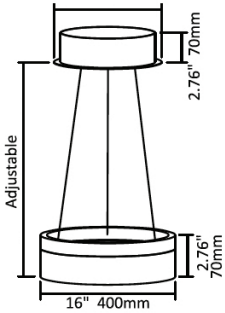

FEATURES

- Construction:** Seamless aluminum frame
- Color Temperature Switch:** Capable of delivering 3000K, 3500K & 4000K color temperatures. Color temperature tuning (from 3K to 4K), RGBW-3K & RGBW-4K available. For optimal color control consistency, this product works best within series S.
- Beam Angle:** 120°
- Lens:** High transmittance acrylic
- Lumens:** 85 lumens per watt
- Voltage:** 100-277V
- Power factor:** ≥0.97
- CRI:** 80+
- Dimming:** 0-10V dimmable
- Life:** 100,000-hour
- Warranty:** 5 year carefree for parts & components (labor not included)
- Listings:** cULus, FCC listed, RoHS compliant, Dry location.

¹ Must be paired with DMX or ZigBee Driver
² Driver size increases, view pages 2 & 3 for details
³ For control information, see page 4

Tier 1

16" | 20W

Zigbee/DMX 11.81" 300mm
Color Selectable 9.84" 250mm

24" | 30W

Zigbee/DMX 11.81" 300mm
Color Selectable 9.84" 250mm

32" | 40W

Zigbee/DMX 11.81" 300mm
Color Selectable 9.84" 250mm

40" | 50W

Zigbee/DMX 11.81" 300mm
Color Selectable 9.84" 250mm

48" | 600W

Zigbee/DMX 11.81" 300mm
Color Selectable 9.84" 250mm