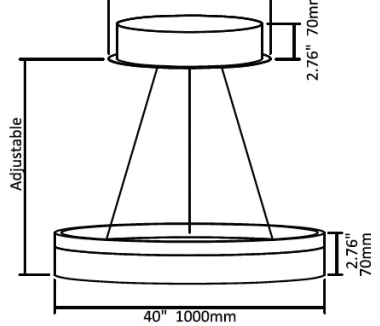

¹ Must be paired with DMX or ZigBee Driver
² Driver size increases, view pages 2 & 3 for details
³ For control information, see page 4

Tier 1

16" | 20W

Zigbee/DMX 11.81" 300mm
Color Selectable 9.84" 250mm

24" | 30W

Zigbee/DMX 11.81" 300mm
Color Selectable 9.84" 250mm

32" | 40W

Zigbee/DMX 11.81" 300mm
Color Selectable 9.84" 250mm

40" | 50W

Zigbee/DMX 11.81" 300mm
Color Selectable 9.84" 250mm

48" | 600W

Zigbee/DMX 11.81" 300mm
Color Selectable 9.84" 250mm

60" | 70W

Zigbee/DMX 11.81" 300mm
Color Selectable 9.84" 250mm

72" | 80W

Zigbee/DMX 11.81" 300mm
Color Selectable 9.84" 250mm

Tier 2

16"+24" | 50W

Zigbee/DMX 11.81" 300mm
Color Selectable 9.84" 250mm

32"+40" | 90W