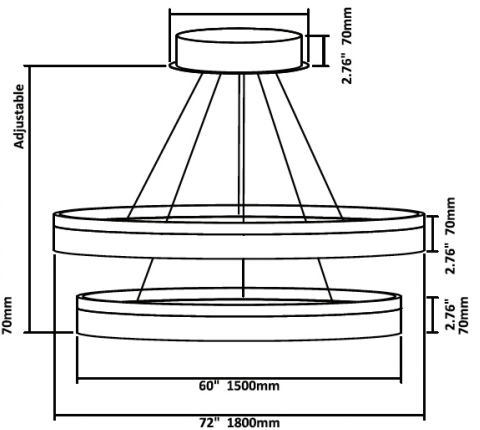

24" | 30W

Zigbee/DMX 11.81" 300mm
Color Selectable 9.84" 250mm

32" | 40W

Zigbee/DMX 11.81" 300mm
Color Selectable 9.84" 250mm

40" | 50W

Zigbee/DMX 11.81" 300mm
Color Selectable 9.84" 250mm

48" | 600W

Zigbee/DMX 11.81" 300mm
Color Selectable 9.84" 250mm

60" | 70W

Zigbee/DMX 11.81" 300mm
Color Selectable 9.84" 250mm

72" | 80W

Zigbee/DMX 11.81" 300mm
Color Selectable 9.84" 250mm

Tier 2

16"+24" | 50W

Zigbee/DMX 11.81" 300mm
Color Selectable 9.84" 250mm

32"+40" | 90W

Zigbee/DMX 11.81" 300mm
Color Selectable 9.84" 250mm

40"+48" | 90W

Zigbee/DMX 11.81" 300mm
Color Selectable 9.84" 250mm

60"+72" | 150W

Zigbee/DMX 15.75" 400mm
Color Selectable 11.81" 300mm

Control	DMX Compatible	ZigBee Compatible
 <p>CCT Wall Control</p>	✓	✓
 <p>RGBW Wall Control</p>	✓	✓
 <p>RGBW/CCT Handheld Remote Control</p>	✗	✓
 <p>Alexa Echo Plus, Google Home & other smart Speakers <i>Device must be Zigbee 8.0 Compatible</i></p>	✗	✓
 <p>iOS / Android Application <i>Alexa Echo Plus, Google Home or other ZigBee 8.0 Compatible smart speaker needed for operation</i></p>	✗	✓