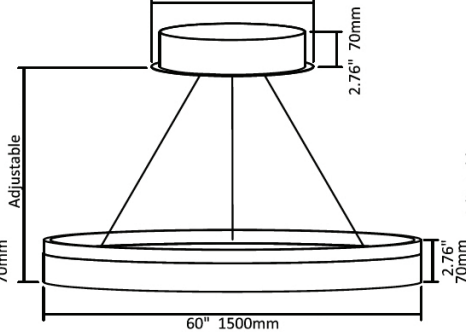

¹ Must be paired with DMX or ZigBee Driver
² Driver size increases, view pages 2 & 3 for details
³ For control information, see page 4

Tier 1

16" | 20W

Zigbee/DMX 11.81" 300mm
Color Selectable 9.84" 250mm

24" | 30W

Zigbee/DMX 11.81" 300mm
Color Selectable 9.84" 250mm

32" | 40W

Zigbee/DMX 11.81" 300mm
Color Selectable 9.84" 250mm

40" | 50W

Zigbee/DMX 11.81" 300mm
Color Selectable 9.84" 250mm

48" | 600W

Zigbee/DMX 11.81" 300mm
Color Selectable 9.84" 250mm

60" | 70W

Zigbee/DMX 11.81" 300mm
Color Selectable 9.84" 250mm

72" | 80W

Zigbee/DMX 11.81" 300mm
Color Selectable 9.84" 250mm

Tier 2

16"+24" | 50W

Zigbee/DMX 11.81" 300mm
Color Selectable 9.84" 250mm

32"+40" | 90W