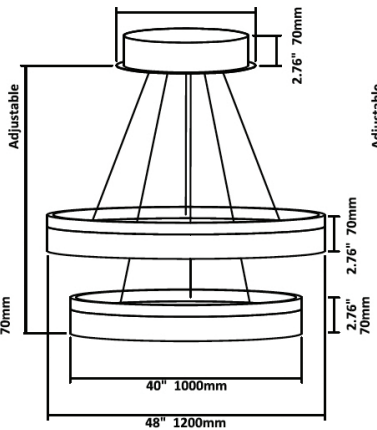

24" | 30W

Zigbee/DMX 11.81" 300mm
Color Selectable 9.84" 250mm

32" | 40W

Zigbee/DMX 11.81" 300mm
Color Selectable 9.84" 250mm

40" | 50W

Zigbee/DMX 11.81" 300mm
Color Selectable 9.84" 250mm

48" | 600W

Zigbee/DMX 11.81" 300mm
Color Selectable 9.84" 250mm

60" | 70W

Zigbee/DMX 11.81" 300mm
Color Selectable 9.84" 250mm

72" | 80W

Zigbee/DMX 11.81" 300mm
Color Selectable 9.84" 250mm

Tier 2

16"+24" | 50W

Zigbee/DMX 11.81" 300mm
Color Selectable 9.84" 250mm

32"+40" | 90W

Zigbee/DMX 11.81" 300mm
Color Selectable 9.84" 250mm

40"+48" | 90W

Zigbee/DMX 11.81" 300mm
Color Selectable 9.84" 250mm

60"+72" | 150W

Zigbee/DMX 15.75" 400mm
Color Selectable 11.81" 300mm

Control	DMX Compatible	ZigBee Compatible
 <p>CCT Wall Control</p>	✓	✓
 <p>RGBW Wall Control</p>	✓	✓
 <p>RGBW/CCT Handheld Remote Control</p>	✗	✓
 <p>Alexa Echo Plus, Google Home & other smart Speakers <i>Device must be Zigbee 8.0 Compatible</i></p>	✗	✓
 <p>iOS / Android Application <i>Alexa Echo Plus, Google Home or other ZigBee 8.0 Compatible smart speaker needed for operation</i></p>	✗	✓