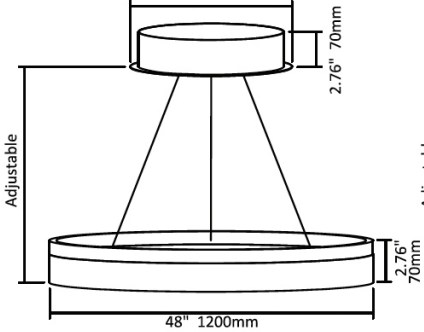

¹ Must be paired with DMX or ZigBee Driver
² Driver size increases, view pages 2 & 3 for details
³ For control information, see page 4

Tier 1

16" | 20W

Zigbee/DMX 11.81" 300mm
Color Selectable 9.84" 250mm

24" | 30W

Zigbee/DMX 11.81" 300mm
Color Selectable 9.84" 250mm

32" | 40W

Zigbee/DMX 11.81" 300mm
Color Selectable 9.84" 250mm

40" | 50W

Zigbee/DMX 11.81" 300mm
Color Selectable 9.84" 250mm

48" | 600W

Zigbee/DMX 11.81" 300mm
Color Selectable 9.84" 250mm

60" | 70W

Zigbee/DMX 11.81" 300mm
Color Selectable 9.84" 250mm

72" | 80W

Zigbee/DMX 11.81" 300mm
Color Selectable 9.84" 250mm

Tier 2

16"+24" | 50W

Zigbee/DMX 11.81" 300mm
Color Selectable 9.84" 250mm

32"+40" | 90W