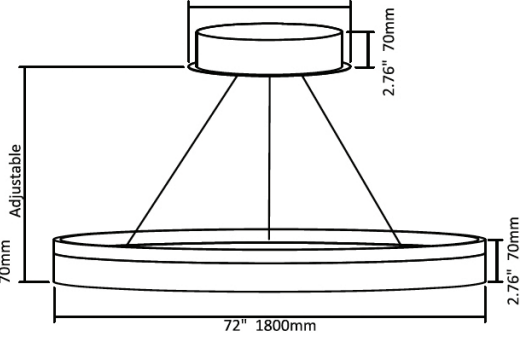

¹ Must be paired with DMX or ZigBee Driver
² Driver size increases, view pages 2 & 3 for details
³ For control information, see page 4

Tier 1

16" | 20W

Zigbee/DMX 11.81" 300mm
Color Selectable 9.84" 250mm

24" | 30W

Zigbee/DMX 11.81" 300mm
Color Selectable 9.84" 250mm

32" | 40W

Zigbee/DMX 11.81" 300mm
Color Selectable 9.84" 250mm

40" | 50W

Zigbee/DMX 11.81" 300mm
Color Selectable 9.84" 250mm

48" | 600W

Zigbee/DMX 11.81" 300mm
Color Selectable 9.84" 250mm

60" | 70W

Zigbee/DMX 11.81" 300mm
Color Selectable 9.84" 250mm

72" | 80W

Zigbee/DMX 11.81" 300mm
Color Selectable 9.84" 250mm

Tier 2

16"+24" | 50W

Zigbee/DMX 11.81" 300mm
Color Selectable 9.84" 250mm

32"+40" | 90W