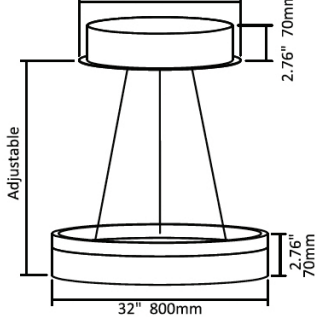

FEATURES

- Construction:** Seamless aluminum frame
- Color Temperature Switch:** Capable of delivering 3000K, 3500K & 4000K color temperatures. Color temperature tuning (from 3K to 4K), RGBW-3K & RGBW-4K available. For optimal color control consistency, this product works best within series S.
- Beam Angle:** 120°
- Lens:** High transmittance acrylic
- Lumens:** 85 lumens per watt
- Voltage:** 100-277V
- Power factor:** ≥0.97
- CRI:** 80+
- Dimming:** 0-10V dimmable
- Life:** 100,000-hour
- Warranty:** 5 year carefree for parts & components (labor not included)
- Listings:** cULus, FCC listed, RoHS compliant, Dry location.

¹ Must be paired with DMX or ZigBee Driver
² Driver size increases, view pages 2 & 3 for details
³ For control information, see page 4

Tier 1

16" | 20W

Zigbee/DMX 11.81" 300mm
Color Selectable 9.84" 250mm

24" | 30W

Zigbee/DMX 11.81" 300mm
Color Selectable 9.84" 250mm

32" | 40W

Zigbee/DMX 11.81" 300mm
Color Selectable 9.84" 250mm

40" | 50W

Zigbee/DMX 11.81" 300mm
Color Selectable 9.84" 250mm

48" | 600W

Zigbee/DMX 11.81" 300mm
Color Selectable 9.84" 250mm

60" | 70W

Zigbee/DMX 11.81" 300mm
Color Selectable 9.84" 250mm

72" | 80W

Zigbee/DMX 11.81" 300mm
Color Selectable 9.84" 250mm

Tier 2

16"+24" | 50W

Zigbee/DMX 11.81" 300mm
Color Selectable 9.84" 250mm

32"+40" | 90W