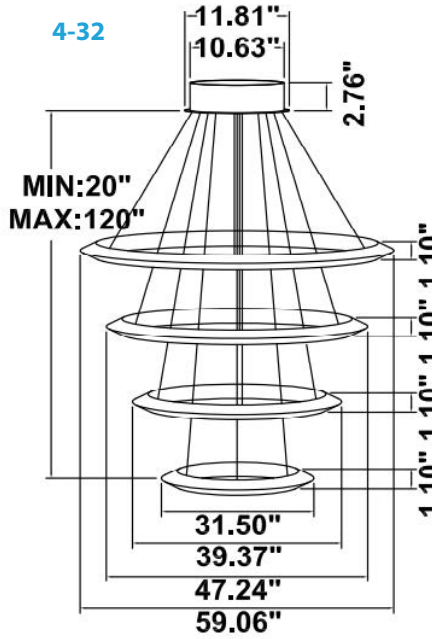

4 TIER

5 TIER

Alcon 12279 Redondo Architectural LED Ring Chandelier