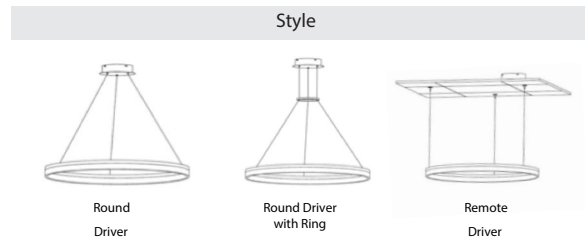

ORDERING INFORMATION Example: (12279-I-1-32-CS-010-WH-AC60-A)

Model	Light Distribution	Rings	Color Temp	Dimming Control	Finish	Mounting	Style	Options
12279	I Inside	1-Tier	CS^{Standard} Color Temperature Switch 3000K, 3500K & 4000K	010^{Standard} 0-10V Dimming	Standard	AC120^{Standard} 10 Foot Adjustable Aircraft Cable	A Round Driver	CCT-C Color Temperature Tuning Wall Control <i>More information on Pg 4</i>
		1-32 (32" | 40 Watts | 2,811 Lumen)						
	O Outside	1-40 (40" | 50 Watts | 3,475 Lumen)						
		1-48 (48" | 60 Watts | 3,858 Lumen)						
	2-Tier	1-60 (60" | 70 Watts | 4,469 Lumen)						
		1-72 (72" | 80 Watts | 4,652 Lumen)						
	3-Tier	2-32 (32"+ 40" | 90 Watts | 6,286 Lumen)						
		2-40 (40"+ 48" | 110 Watts | 7,333 Lumen)						
	4-Tier	2-60 (60"+ 70" | 150 Watts | 9,121 Lumen)						
		3-32 (32"+ 40"+ 48" | 150 Watts | 10,144 Lumen)						
	5-Tier	3-40 (40"+ 48"+ 60" | 150 Watts | 11,820 Lumen)						
		3-48 (48"+ 60"+ 72" | 200 Watts | 12,979 Lumen)						
	6-Tier	4-32 (32"+ 40"+ 48"+ 60" | 200 Watts | 15,669 Lumen)						
		4-40 (40"+ 48"+ 60"+ 70" | 250 Watts | 17,879 Lumen)						
	7-Tier	5-32 (32"+ 40"+ 48"+ 40"+ 32" | 200 Watts | 16,430 Lumen)						
5-40 (40"+ 48"+ 60"+ 48"+ 40" | 380 Watts | 19,135 Lumen)								
5-48 (48"+ 60"+ 72"+ 60"+ 48" | 340 Watts | 21,306 Lumen)								
		RGBW3K¹ RGBW + 3000K Color Temp	ZB ZigBee Control	SL Silver	AC60 5 Foot Adjustable Aircraft Cable	B Round Driver with Ring	RGB-C RGBW Wall Control <i>More information on Pg 4</i>	
		RGBW4K¹ RGBW + 4000K Color Temp		BR Oil Rubbed Bronze	AC180 15 Foot Adjustable Aircraft Cable	D Remote Driver	RGB/CCT-R RGBW / Color Temperature Handheld Remote <i>More information on Pg 4</i>	
				OR Orange	AC240 20 Foot Adjustable Aircraft Cable		REMS 5 Watt Remote Emergency Backup Battery	
				YE Yellow			REMS10 10 Watt Remote Emergency Backup Battery	
				RE Fire Engine Red			REMS17 17 Watt Remote Emergency Backup Battery	
				Plated				
				PL Platinum				
				RG Rose Gold				
				BG Burnished Gold				

¹ Must be paired with DMX or ZigBee Driver