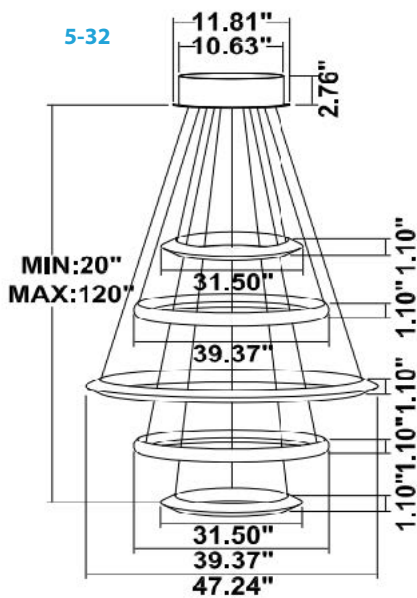

5 TIER

Alcon 12279 Redondo Architectural LED Ring Chandelier