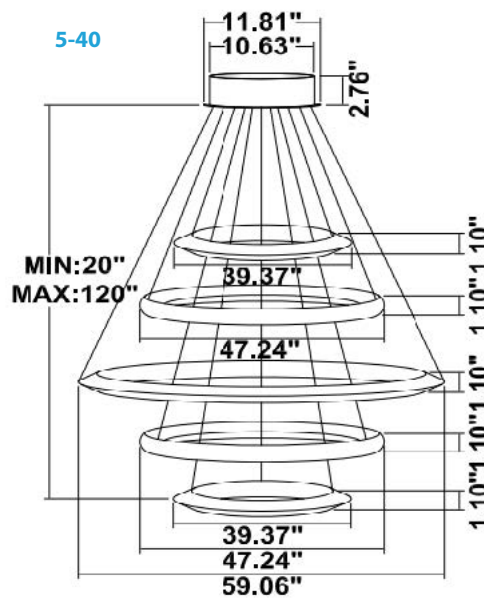

5 TIER

Alcon 12279 Redondo Architectural LED Ring Chandelier