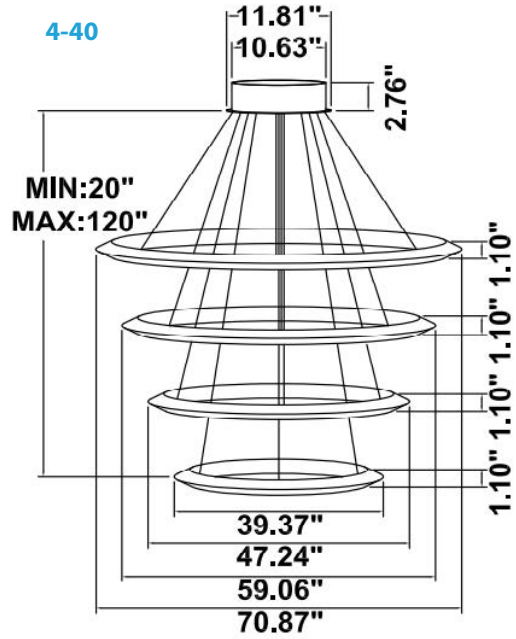

4 TIER

5 TIER

Alcon 12279 Redondo Architectural LED Ring Chandelier