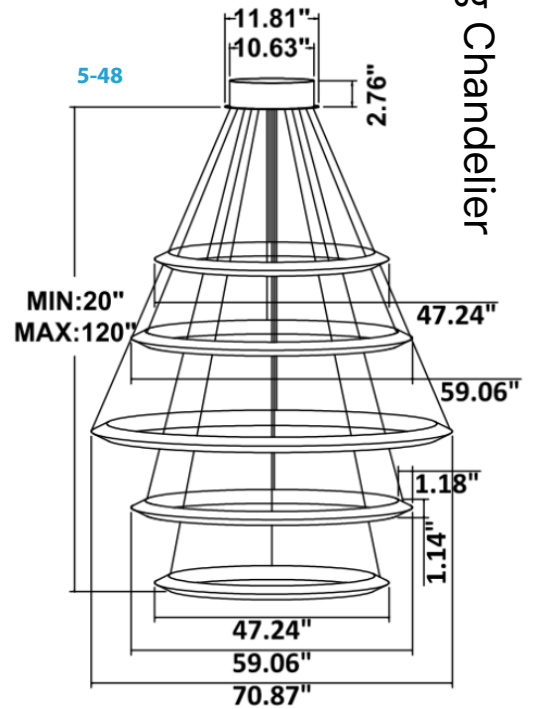

5 TIER

Alcon 12279 Redondo Architectural LED Ring Chandelier