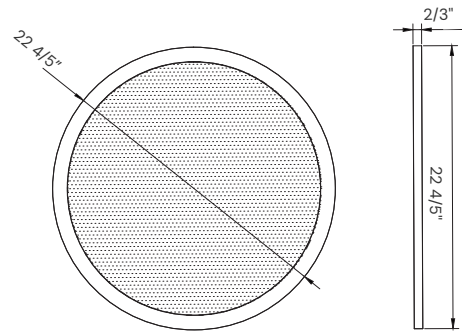

DETAILS

Construction: Die-cast Aluminum housing
Suspension length: 10 foot adjustable aircraft cable
Lens: Decorative prismatic polycarbonate
Voltage: 120-277V 50/60Hz
Power Factor: >0.95
Efficacy: 110LM/W
CRI: 80
Life: 50,000 Hours
Wattage: 40 Watts
Lumens: 2100 Direct / 2100 Indirect
Color Temperature: 3500K/4000K/5000K field adjustable color temperature switch
Driver: 0-10V Dimming
Operating Temperature: -13°F ~ 104°F
Warranty: 5 Years Carefree for Parts & Components (Labor Not Included)
Listings: UL, DLC, LM79 & LM80 Tested, IP20 Rated.

22 4/5"(D) x 22 4/5"(H) x 2/3"(W)
Canopy Dimensions: 8" x 1-3/4"

Alcon Lighting 12290 23-Inch Decorative Disk Up and Down Light

ORDERING INFORMATION Example: (12290)

Model

12290

12290

BUD Rating: B1-U5-G1

Alcon Lighting 12290 23-Inch Decorative Disk Up and Down Light