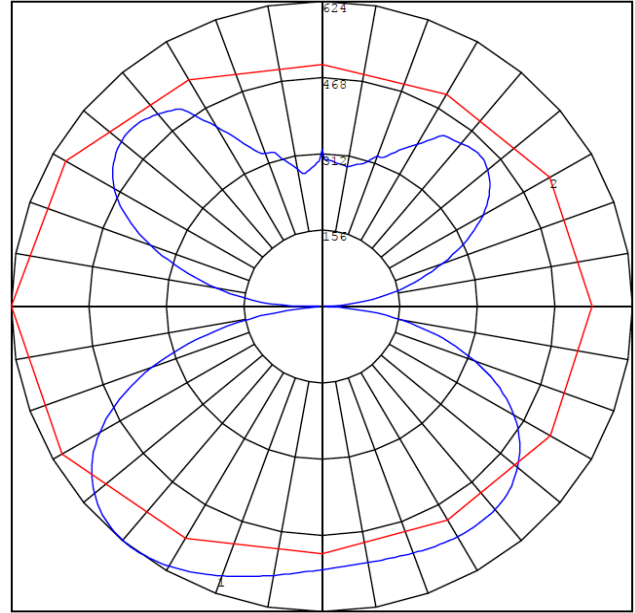

DETAILS

Construction: Die-cast Aluminum housing
Suspension length: 10 foot adjustable aircraft cable
Lens: Decorative prismatic polycarbonate
Voltage: 120-277V 50/60Hz
Power Factor: >0.95
Efficacy: 110LM/W
CRI: 80
Life: 50,000 Hours
Wattage: 40 Watts
Lumens: 2100 Direct / 2100 Indirect
Color Temperature: 3500K/4000K/5000K field adjustable color temperature switch
Driver: 0-10V Dimming
Operating Temperature: -13°F ~ 104°F
Warranty: 5 Years Carefree for Parts & Components (Labor Not Included)
Listings: UL, DLC, LM79 & LM80 Tested, IP20 Rated.

22 4/5"(D) x 22 4/5"(H) x 2/3"(W)
Canopy Dimensions: 8" x 1-3/4"

Alcon Lighting 12290 23-Inch Decorative Disk Up and Down Light

ORDERING INFORMATION Example: (12290)

Model

12290

12290

BUD Rating: B1-U5-G1

Alcon Lighting 12290 23-Inch Decorative Disk Up and Down Light