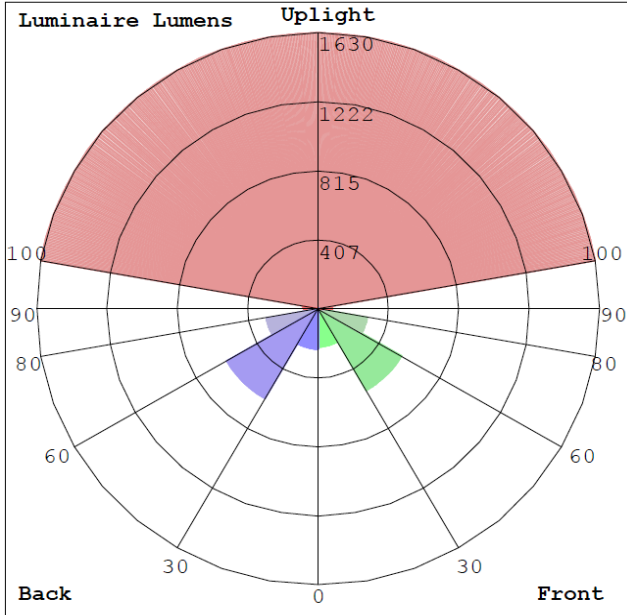

DETAILS

Construction: Die-cast Aluminum housing
Suspension length: 10 foot adjustable aircraft cable
Lens: Decorative prismatic polycarbonate
Voltage: 120-277V 50/60Hz
Power Factor: >0.95
Efficacy: 110LM/W
CRI: 80
Life: 50,000 Hours
Wattage: 40 Watts
Lumens: 2100 Direct / 2100 Indirect
Color Temperature: 3500K/4000K/5000K field adjustable color temperature switch
Driver: 0-10V Dimming
Operating Temperature: -13°F ~ 104°F
Warranty: 5 Years Carefree for Parts & Components (Labor Not Included)
Listings: UL, DLC, LM79 & LM80 Tested, IP20 Rated.

22 4/5"(D) x 22 4/5"(H) x 2/3"(W)
Canopy Dimensions: 8" x 1-3/4"

Alcon Lighting 12290 23-Inch Decorative Disk Up and Down Light

ORDERING INFORMATION Example: (12290)

Model

12290

12290

BUD Rating: B1-U5-G1

Alcon Lighting 12290 23-Inch Decorative Disk Up and Down Light

COLOR TEMPERATURE GUIDE

2700K	3000K	3500K	4000K	5000K
WARM WHITE	SOFT WHITE GLOW	NEUTRAL GLOW	COOL WHITE GLOW	DAYLIGHT GLOW
friendly personal intimate	soft warm pleasing	sociable inviting non-threatening	neat clean efficient	bright cool alert
HOMES LIBRARIES RESTAURANTS	HOMES HOTEL ROOMS LOBBIES RETAIL STORES	EXECUTIVE OFFICES RECEPTION AREAS SUPERMARKETS	OFFICES CLASSROOMS MASS MERCHANDISERS SHOWROOMS	GRAPHICS INDUSTRY HOSPITALS GALLERIES BEAUTY SALONS
X	X	✓	✓	✓