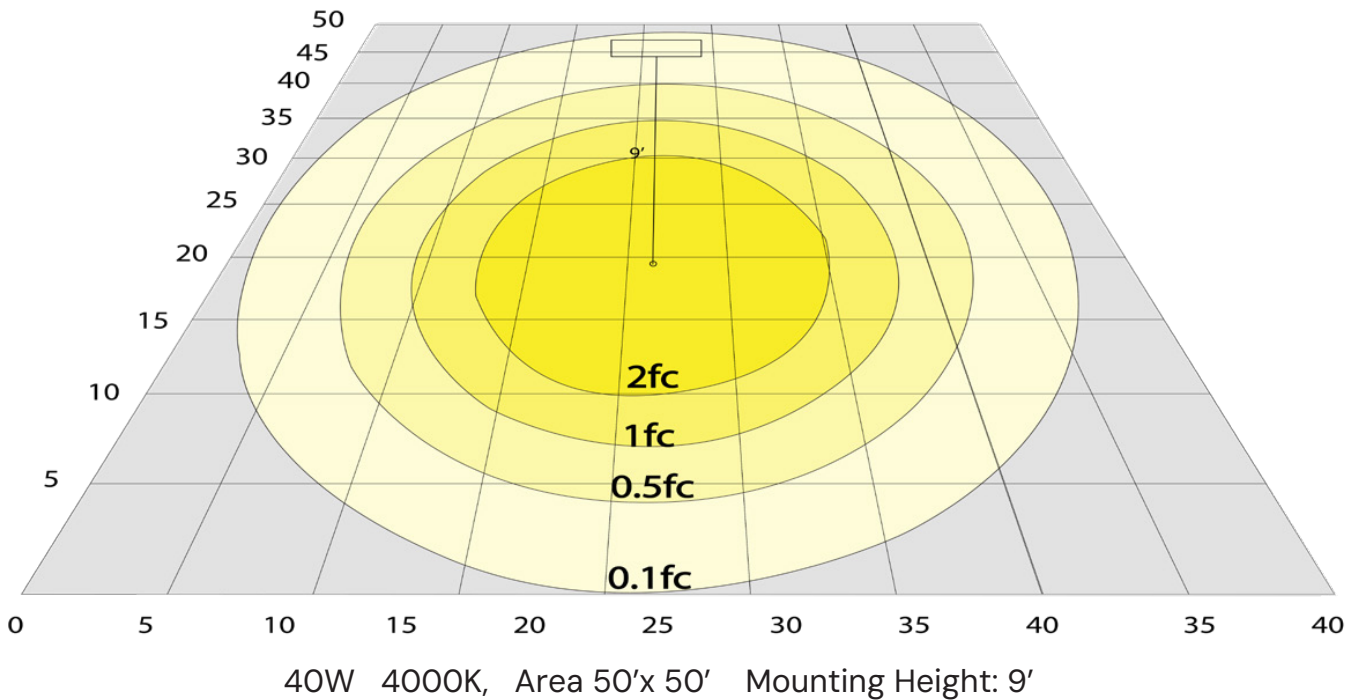

DETAILS

Construction: Die-cast Aluminum housing
Suspension length: 10 foot adjustable aircraft cable
Lens: Decorative prismatic polycarbonate
Voltage: 120-277V 50/60Hz
Power Factor: >0.95
Efficacy: 110LM/W
CRI: 80
Life: 50,000 Hours
Wattage: 40 Watts
Lumens: 2100 Direct / 2100 Indirect
Color Temperature: 3500K/4000K/5000K field adjustable color temperature switch
Driver: 0-10V Dimming
Operating Temperature: -13°F ~ 104°F
Warranty: 5 Years Carefree for Parts & Components (Labor Not Included)
Listings: UL, DLC, LM79 & LM80 Tested, IP20 Rated.

22 4/5"(D) x 22 4/5"(H) x 2/3"(W)
Canopy Dimensions: 8" x 1-3/4"

Alcon Lighting 12290 23-Inch Decorative Disk Up and Down Light

ORDERING INFORMATION Example: (12290)

Model

12290

12290

BUD Rating: B1-U5-G1

Alcon Lighting 12290 23-Inch Decorative Disk Up and Down Light

COLOR TEMPERATURE GUIDE

2700K	3000K	3500K	4000K	5000K
WARM WHITE	SOFT WHITE GLOW	NEUTRAL GLOW	COOL WHITE GLOW	DAYLIGHT GLOW
friendly personal intimate	soft warm pleasing	sociable inviting non-threatening	neat clean efficient	bright cool alert
HOMES LIBRARIES RESTAURANTS	HOMES HOTEL ROOMS LOBBIES RETAIL STORES	EXECUTIVE OFFICES RECEPTION AREAS SUPERMARKETS	OFFICES CLASSROOMS MASS MERCHANDISERS SHOWROOMS	GRAPHICS INDUSTRY HOSPITALS GALLERIES BEAUTY SALONS
X	X	✓	✓	✓