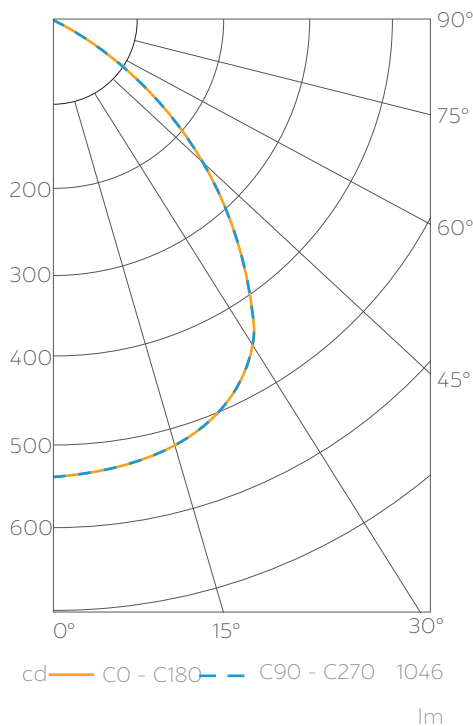

12302 Cord Mount, Medium, 1000 lm, 93 CRI, 3000K, White | [12302-8-1000L-30K-CM24-WH](#)

Luminous Intensity

Gamma	C O°
0°	540
5°	537
10°	532
15°	523
20°	510
25°	492
30°	461
35°	411
40°	342
45°	256
50°	172
55°	113
60°	74
65°	48
70°	27
75°	13
80°	6
85°	2
90°	0

Values in candela

Zonal Lumen Summary

Zone	Lumens	Luminaire %
0-30	425	41
0-40	679	65
0-60	980	94
0-90	1046	100
0-180	1046	100

Illuminance Chart

Distance from LED	Foot Candles	Diameter
2.5'	86	4.9'
5.0'	22	9.7'
7.5'	10	14.6'
9.0'	7	17.5'

Beam Angle: 88°