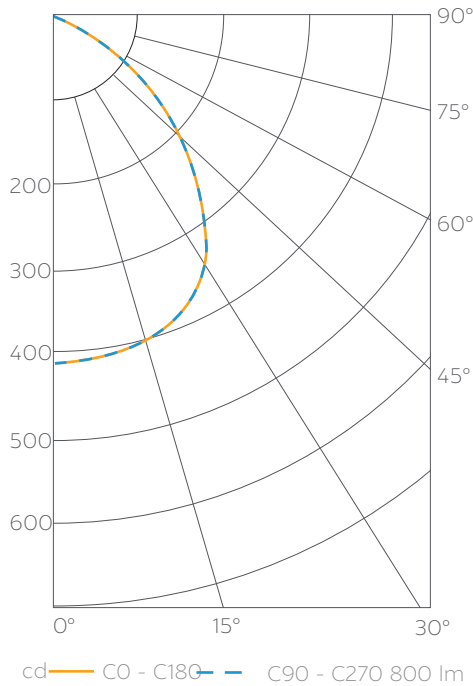

12302 Cord Mount, Medium, 750 lm, 93 CRI, 3000K, White | [12302-8-750L-30K-CM24-WH](#)

Luminous Intensity

Gamma	C O°
0°	413
5°	411
10°	407
15°	401
20°	392
25°	378
30°	354
35°	315
40°	261
45°	195
50°	131
55°	86
60°	57
65°	37
70°	20
75°	10
80°	5
85°	2
90°	0

Values in candela

Zonal Lumen Summary

Zone	Lumens	Luminaire %
0-30	326	41
0-40	521	65
0-60	750	94
0-90	800	100
0-180	800	100

Illuminance Chart

Distance from LED	Foot Candles	Diameter
2.5'	66	4.9'
5.0'	17	9.7'
7.5'	7	14.5'
9.0'	5	17.4'

Beam Angle: 88°