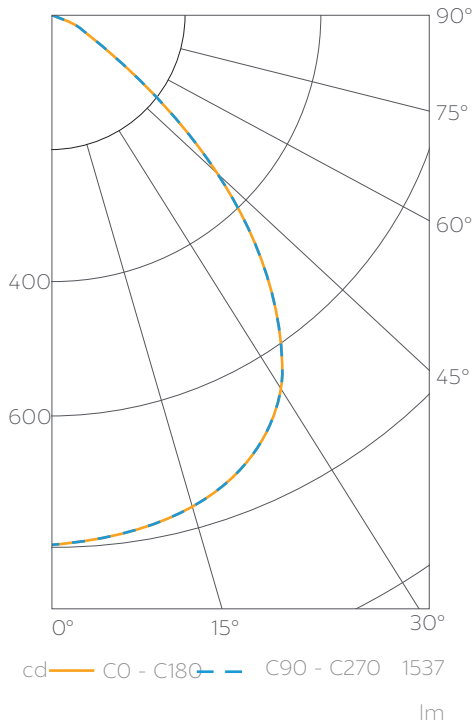

12302 Cord Mount, Medium, 1500 lm, 90 CRI, 3000K, White | [12302-8-1500L-30K-CM24-WH](#)

Luminous Intensity

Gamma	C O°
0°	794
5°	790
10°	781
15°	768
20°	750
25°	723
30°	678
35°	605
40°	502
45°	376
50°	254
55°	166
60°	109
65°	70
70°	39
75°	19
80°	9
85°	3
90°	0

Values in candela

Zonal Lumen Summary

Zone	Lumens	Luminaire %
0-30	624	41
0-40	999	65
0-60	1441	94
0-90	1537	100
0-180	1537	100

Illuminance Chart

Distance from LED	Foot Candles	Diameter
2.5'	127	4.9'
5.0'	32	9.7'
7.5'	14	14.6'
9.0'	10	17.5'

Beam Angle: 88°

12302 Cord Mount, Medium, 2000 lm, 90 CRI, 3000K, White | [12302-8-2000L-30K-CM24-WH](#)