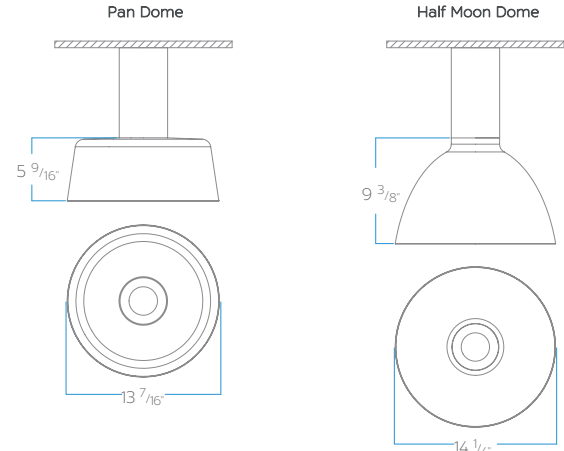

PRODUCT FAMILY

12302-P	Pendant	12302-P-DM	Pendant Half Moon Dome
12302-W	Wall	12302-P-DP	Pendant Pan Dome
12302-S	Surface	12302-P-DL	Pendant Tall & Short Drop Lens
		12302-P-TGS	Pendant Telescopic Glare Shield

DETAILS

Construction: Die-cast extruded aluminum body

Light Direction: Choose from fixed or adjustable

Optics: 15° / 25° / 40° fixed or adjustable beam spread options. 60° available only for fixed. Note that the only optic available for 4" 1000 lms downlight is 90° general ambient. Optics can be field changed on the adjustable model only

Pendant Mounting: 24" Cord (CM24) is standard. Other size cords and stems are available

Junction Box: Installs in most 3"/4" octagonal and 3"/4" round boxes Voltage:

120-277V 50/60 Hz

CRI: 90+, 2-step SDCM

Life: 50,000 hours

Operating Temperature: -4°F to 104°F (-20°C to 40°C)

Power Factor: >.9

Total Harmonic Distortion: Less than 20%

Emergency: Mounted remote inverter (90 minutes)

Warranty: 5 years carefree for parts & components (labor not included)

Listings: cULus listed, Energy star qualified, Title 24 JA8 compliant, Damp location rated is standard, IP54 rated for wet locations is optional

Alcon Lighting 12302 Architectural LED Pendant Dome Light

ORDERING INFORMATION Example: (12302-P-B-8-11W-27K-F25-CM24-BK-SL)

Model	Trim	Size	Wattage | Lumens	Temp	Optics	Pendant Mount	Finish	Reflector	Driver	Options
12302-P Pendant Mount Dome	DM Half Moon Dome	4	Direct ↓	27K	F15	CM24³	WH^{Std}	SL	TRI^{Std}	EM¹
		4" Tall	11W	2700K	Fixed 15° Beam Spread	24" Cord	White	Silver	TRIAC/ELV	Emergency Remote Inverter
	DP Pan Dome	8	10.8W | 750 lms	30K	F25	ST24	BK	CH	010	WL^{7,8,9} Wet Location (IP54 Rated) Outdoor Rated
		8" Tall	13W	3000K	Fixed 25° Beam Spread	24" Stem	Black	Champagne	0-10V	
	12	12" Tall	12.8W | 1000 lms	35K	F40	CMXX³	BZ	LHL⁴	Lutrone	LV⁵ Hex-Cell Louver
			20W¹	3500K	Fixed 40° Beam Spread	Custom Cord Up to 48"	Bronze	Hi-Lume	1%	
			20W | 1500 lms	40K	F60	STXX	SL	1%		
			28W¹	4000K	Fixed 60° Beam Spread	Custom Stem Up to 96"	Silver			
			28 Watts | 2000 lms	F90²	XXXX	Fixed 90° Beam Spread	Custom Specify XXXX: with RAL # found on Page 2			
			13/11W⁶	A15	Adjustable 15° Beam Spread					
23.6W | 1000 lms↔/750 lms↔	A25	Adjustable 25° Beam Spread								
13/13W⁶	A40	Adjustable 40° Beam Spread								
25.6W | 1000 lms↔/1000 lms↔										

¹ Only available for 8 and 12 inch models with 0-10V dimming ² Available only for 4"; 1000 lm
³ Wet Location option not available for cord mount (applicable with stem mount)
⁴ Only Available for 8 and 12 inch models
⁵ Available only for adjustable optics
⁶ Available only 8" and 12"
⁷ Wet Location option not available for cord pendant mount (applicable with stem pendant mount)
⁸ Only applicable with Beveled and Tall 2-1/4" Drop Lens trims
⁹ Not applicable with Direct/indirect lighting
¹⁰ J-Box Cover to match finish specified