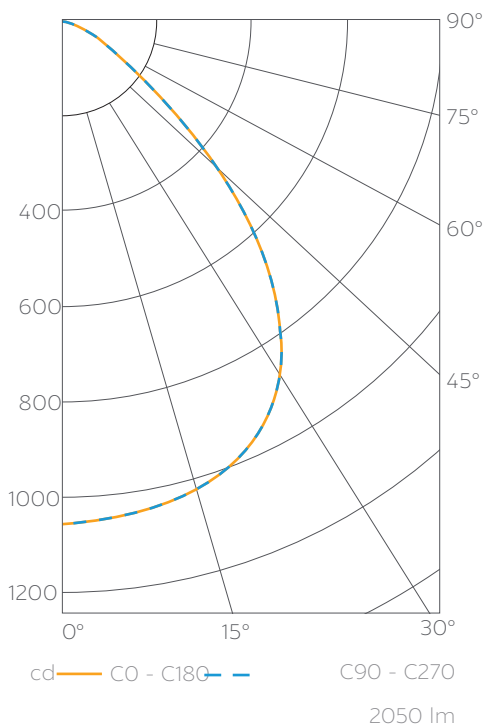

Values in candela

Zonal Lumen Summary

Zone	Lumens	Luminaire %
0-30	425	41
0-40	679	65
0-60	980	94
0-90	1046	100
0-180	1046	100

Illuminance Chart

Distance from LED	Foot Candles	Diameter
2.5'	86	4.9'
5.0'	22	9.7'
7.5'	10	14.6'
9.0'	7	17.5'

Values in candela

Zonal Lumen Summary

Zone	Lumens	Luminaire %
0-30	624	41
0-40	999	65
0-60	1441	94
0-90	1537	100
0-180	1537	100

Illuminance Chart

Distance from LED	Foot Candles	Diameter
2.5'	127	4.9'
5.0'	32	9.7'
7.5'	14	14.6'
9.0'	10	17.5'

Beam Angle: 88°

12302 Cord Mount, Medium, 2000 lm, 90 CRI, 3000K, White | [12302-8-2000L-30K-CM24-WH](#)

Luminous Intensity

Gamma	C O°
0°	1058
5°	1053
10°	1042
15°	1024
20°	1000
25°	964
30°	904
35°	806
40°	670
45°	502
50°	338
55°	221
60°	145
65°	94
70°	52
75°	25
80°	12
85°	4
90°	0