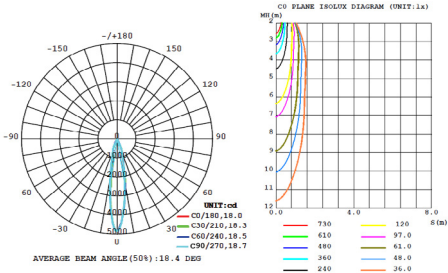

Pendant 2" Diameter Dimensions

Pendant 4" Diameter Dimensions

Surface 2" Diameter Dimensions

Surface 4" Diameter Dimensions

Wall 2" Diameter Dimensions

Wall 4" Diameter Dimensions

2" DIAMETER PHOTOMETRICS

13W | 15° Narrow Flood | Clear Optics

13W | 24° Medium Flood | Clear Optics

13W | 38° Wide Flood | Clear Optics

4" DIAMETER PHOTOMETRICS

13W | 15° Narrow Flood | Clear Optics

13W | 24° Medium Flood | Clear Optics

13W | 38° Wide Flood | Clear Optics