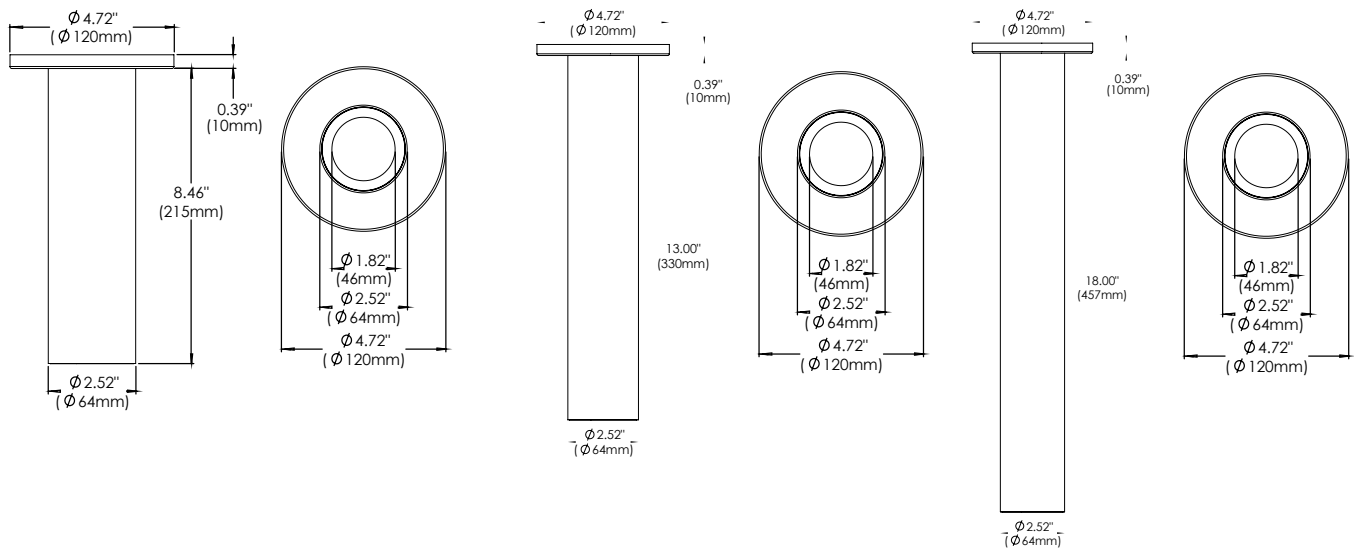

ORDERING INFORMATION Example: (12305-P-S-6-13W-27K-15-WH-GD-CL)

Model	Mount Type	Diameter	Height	Wattage Lumens	Temp	Optics	Driver	Exterior Finish	Interior Finish	Lens Options	Options
12305	P Pendant	2 2"	8 8" Tall	13 13W 1260 lms	27K 2700K	15 15° Narrow Flood	TRI/ELV Standard TRIAC / ELV Dimming	WH White	WH White	CL Standard Clear	EM Remote Emergency Back-up Battery
	S Surface		13 13" Tall		30K 3000K	2 24° Medium Flood	O10 0-10V Dimming	BK Black	BK Black	LI Linear Spread	
	W Wall		18 18" Tall		35K 3500K	4 44° Medium Flood		CR Chrome	CR Chrome	FR Frosted	
			4 4"		40K 4000K	38 38° Wide Flood		GD Gold	GD Gold	SO Solite	
			6 6" Tall	13 13W 1260 lms						HC Honeycomb	
			10 10" Tall	26 26W 2030 lms							
			18 18" Tall								

Pendant 2" Diameter Dimensions

Pendant 4" Diameter Dimensions

Surface 2" Diameter Dimensions

Surface 4" Diameter Dimensions

Wall 2" Diameter Dimensions

Wall 4" Diameter Dimensions

2" DIAMETER PHOTOMETRICS

13W | 15° Narrow Flood | Clear Optics

13W | 24° Medium Flood | Clear Optics

13W | 38° Wide Flood | Clear Optics

4" DIAMETER PHOTOMETRICS

13W | 15° Narrow Flood | Clear Optics

13W | 24° Medium Flood | Clear Optics

13W | 38° Wide Flood | Clear Optics