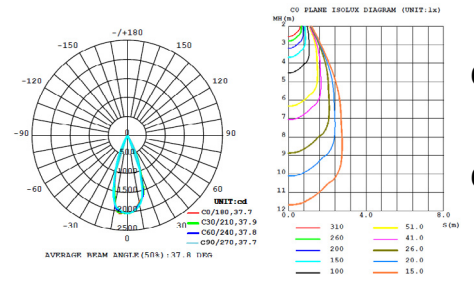

Pendant 2" Diameter Dimensions

Pendant 4" Diameter Dimensions

Surface 2" Diameter Dimensions

Surface 4" Diameter Dimensions

Wall 2" Diameter Dimensions

Wall 4" Diameter Dimensions

2" DIAMETER PHOTOMETRICS

13W | 15° Narrow Flood | Clear Optics

13W | 24° Medium Flood | Clear Optics

13W | 38° Wide Flood | Clear Optics

4" DIAMETER PHOTOMETRICS

13W | 15° Narrow Flood | Clear Optics

13W | 24° Medium Flood | Clear Optics

13W | 38° Wide Flood | Clear Optics