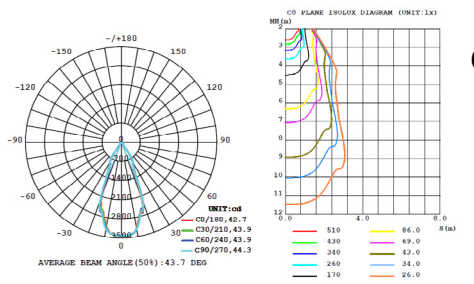

26W | 38° Wide Flood | Clear Optics