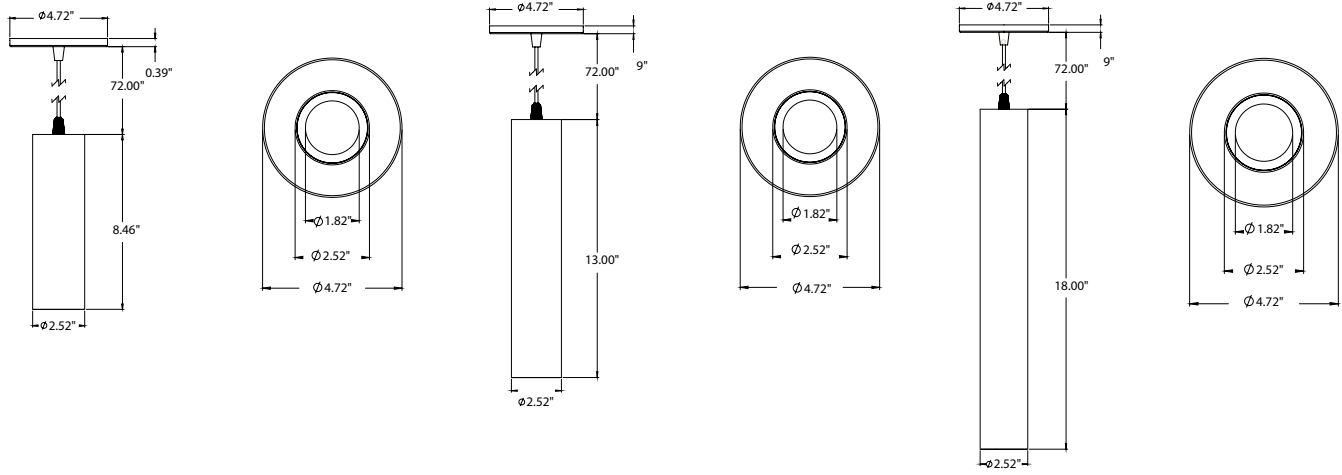

FIXTURE SPECIFICATIONS

INTENDED USE

Though built for commercial-grade applications, with its many trim styles, this durable fixture is also used in residential installations. Our 12305 Family includes pendant, wall or ceiling surface cylindrical LED downlights, making it an extremely versatile product. Made from a single cylinder in diecast aluminum with no visible hardware in a sleek, symmetrical design, this light is available in multiple sizes and lumen outputs ranging from 1260L to 2030L.

ORDERING INFORMATION Example: (12305-P-S-6-13W-27K-15-WH-GD-CL)

Model	Mount Type	Diameter	Height	Wattage Lumens	Temp	Optics	Driver	Exterior Finish	Interior Finish	Lens Options	Options
12305	P Pendant	2 2"	8 8" Tall	13 13W 1260 lms	27K 2700K	15 15° Narrow Flood	TRI/ELV Standard TRIAC / ELV Dimming	WH White	WH White	CL Standard Clear	EM Remote Emergency Back-up Battery
	S Surface		13 13" Tall		30K 3000K	2 24° Medium Flood	O10 0-10V Dimming	BK Black	BK Black	LI Linear Spread	
	W Wall		18 18" Tall		35K 3500K	4 44° Medium Flood		CR Chrome	CR Chrome	FR Frosted	
			4 4"		40K 4000K	38 38° Wide Flood		GD Gold	GD Gold	SO Solite	
			6 6" Tall	13 13W 1260 lms						HC Honeycomb	
			10 10" Tall	26 26W 2030 lms							
			18 18" Tall								

Pendant 2" Diameter Dimensions

Pendant 4" Diameter Dimensions

Surface 2" Diameter Dimensions

Surface 4" Diameter Dimensions

Wall 2" Diameter Dimensions

Wall 4" Diameter Dimensions

2" DIAMETER PHOTOMETRICS

13W | 15° Narrow Flood | Clear Optics