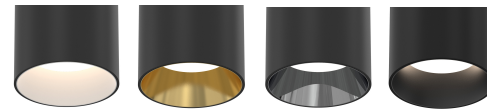

FIXTURE SPECIFICATIONS

INTENDED USE

Though built for commercial-grade applications, with its many trim styles, this durable fixture is also used in residential installations. Our 12305 Family includes pendant, wall or ceiling surface cylindrical LED downlights, making it an extremely versatile product. Made from a single cylinder in diecast aluminum with no visible hardware in a sleek, symmetrical design, this light is available in multiple sizes and lumen outputs ranging from 1260L to 2030L.

FEATURES

- Construction:** Extruded aluminum body, powder coat with premium paint
- Optics:** 15° / 24° / 38° fixed beam spread options.
- Pendant Mounting:** 72" Aircraft Cable standard.
- Mounts over existing octagon box.
- Dimming:** Constant current TRIAC & ELV @ 120V, 0-10V @ 120-277V
- CRI:** 90+
- Life:** 50,000 hours
- Warranty:** 5 years carefree for parts & components (labor not included)
- Listings:** cETLus, Title 24-JA8, Damp Location SuitableUSA

White Exterior Finishes

White Gold Chrome Black

Black Exterior Finishes

White Gold Chrome Black

Lens Options

Clear Linear Spread Honeycomb Frosted Solite

Alcon Lighting 12305 Architectural LED Cylinder Light

ORDERING INFORMATION Example: (12305-P-S-6-13W-27K-15-WH-GD-CL)

Model	Mount Type	Diameter	Height	Wattage Lumens	Temp	Optics	Driver	Exterior Finish	Interior Finish	Lens Options	Options
12305	P Pendant	2 2"	8 8" Tall	13 13W 1260 lms	27K 2700K	15 15° Narrow Flood	TRI/ELV Standard TRIAC / ELV Dimming	WH White	WH White	CL Standard Clear	EM Remote Emergency Back-up Battery
	S Surface		13 13" Tall		30K 3000K	2 24° Medium Flood	O10 0-10V Dimming	BK Black	BK Black	LI Linear Spread	
	W Wall		18 18" Tall		35K 3500K	4 44° Medium Flood		CR Chrome	CR Chrome	FR Frosted	
			4 4"		40K 4000K	38 38° Wide Flood		GD Gold	GD Gold	SO Solite	
			6 6" Tall	13 13W 1260 lms						HC Honeycomb	
			10 10" Tall	26 26W 2030 lms							
			18 18" Tall								