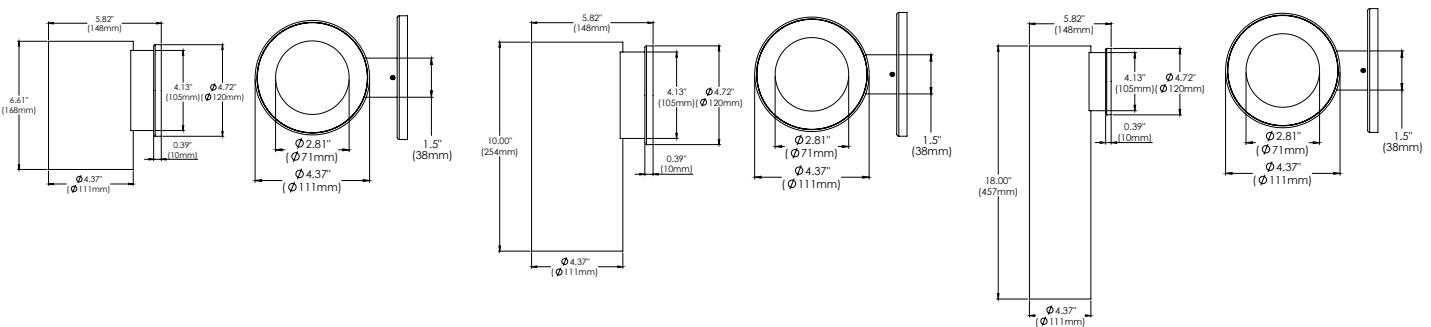

ORDERING INFORMATION Example: (12305-P-S-6-13W-27K-15-WH-GD-CL)

Model	Mount Type	Diameter	Height	Wattage Lumens	Temp	Optics	Driver	Exterior Finish	Interior Finish	Lens Options	Options
12305	P Pendant	2 2"	8 8" Tall	13 13W 1260 lms	27K 2700K	15 15° Narrow Flood	TRI/ELV Standard TRIAC / ELV Dimming	WH White	WH White	CL Standard Clear	EM Remote Emergency Back-up Battery
	S Surface		13 13" Tall		30K 3000K	2 24° Medium Flood	O10 0-10V Dimming	BK Black	BK Black	LI Linear Spread	
	W Wall		18 18" Tall		35K 3500K	4 44° Medium Flood		CR Chrome	CR Chrome	FR Frosted	
			4 4"		40K 4000K	38 38° Wide Flood		GD Gold	GD Gold	SO Solite	
			6 6" Tall	13 13W 1260 lms						HC Honeycomb	
			10 10" Tall	26 26W 2030 lms							
			18 18" Tall								

Pendant 2" Diameter Dimensions

Pendant 4" Diameter Dimensions

Surface 2" Diameter Dimensions

Surface 4" Diameter Dimensions

Wall 2" Diameter Dimensions

Wall 4" Diameter Dimensions

2" DIAMETER PHOTOMETRICS

13W | 15° Narrow Flood | Clear Optics

13W | 24° Medium Flood | Clear Optics

13W | 38° Wide Flood | Clear Optics

4" DIAMETER PHOTOMETRICS

13W | 15° Narrow Flood | Clear Optics

13W | 24° Medium Flood | Clear Optics

13W | 38° Wide Flood | Clear Optics