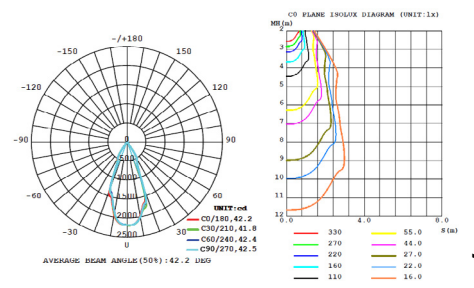

Pendant 2" Diameter Dimensions

Pendant 4" Diameter Dimensions

Surface 2" Diameter Dimensions

Surface 4" Diameter Dimensions

Wall 2" Diameter Dimensions

Wall 4" Diameter Dimensions

2" DIAMETER PHOTOMETRICS

13W | 15° Narrow Flood | Clear Optics

13W | 24° Medium Flood | Clear Optics

13W | 38° Wide Flood | Clear Optics

4" DIAMETER PHOTOMETRICS

13W | 15° Narrow Flood | Clear Optics

13W | 24° Medium Flood | Clear Optics

13W | 38° Wide Flood | Clear Optics