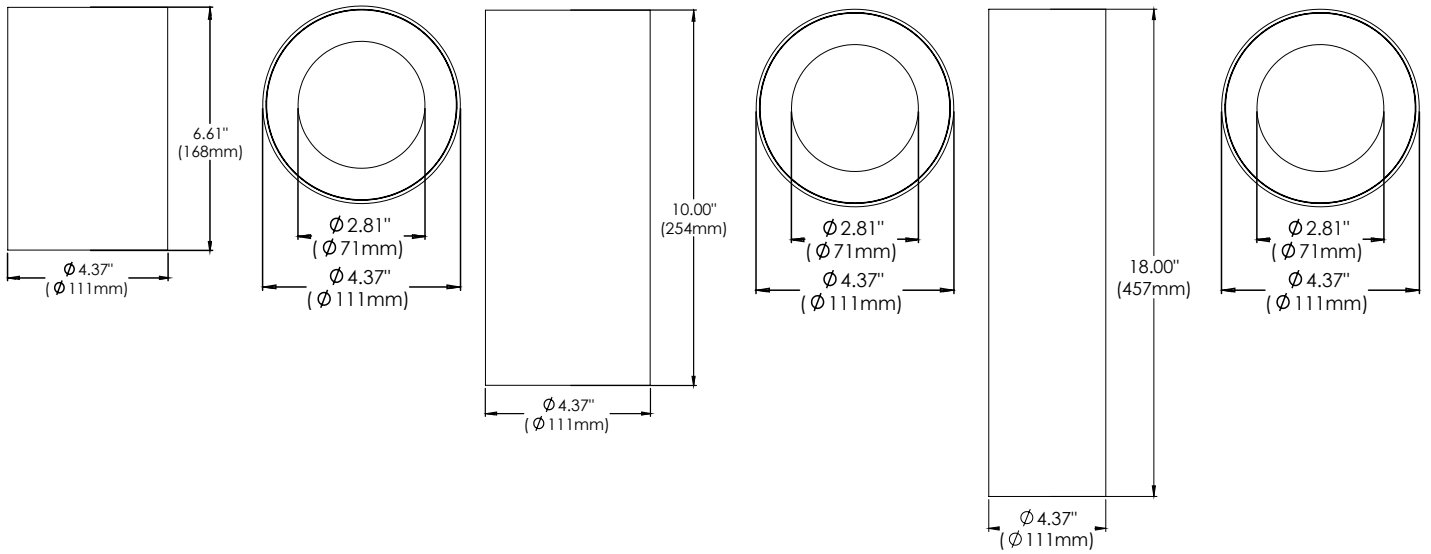

ORDERING INFORMATION Example: (12305-P-S-6-13W-27K-15-WH-GD-CL)

Model	Mount Type	Diameter	Height	Wattage Lumens	Temp	Optics	Driver	Exterior Finish	Interior Finish	Lens Options	Options
12305	P Pendant	2 2"	8 8" Tall	13 13W 1260 lms	27K 2700K	15 15° Narrow Flood	TRI/ELV Standard TRIAC / ELV Dimming	WH White	WH White	CL Standard Clear	EM Remote Emergency Back-up Battery
	S Surface		13 13" Tall		30K 3000K	2 24° Medium Flood	O10 0-10V Dimming	BK Black	BK Black	LI Linear Spread	
	W Wall		18 18" Tall		35K 3500K	4 44° Medium Flood		CR Chrome	CR Chrome	FR Frosted	
			4 4"		40K 4000K	38 38° Wide Flood		GD Gold	GD Gold	SO Solite	
			6 6" Tall	13 13W 1260 lms						HC Honeycomb	
			10 10" Tall	26 26W 2030 lms							
			18 18" Tall								

Pendant 2" Diameter Dimensions

Pendant 4" Diameter Dimensions

Surface 2" Diameter Dimensions

Surface 4" Diameter Dimensions

Wall 2" Diameter Dimensions

Wall 4" Diameter Dimensions

2" DIAMETER PHOTOMETRICS

13W | 15° Narrow Flood | Clear Optics

13W | 24° Medium Flood | Clear Optics

13W | 38° Wide Flood | Clear Optics

4" DIAMETER PHOTOMETRICS

13W | 15° Narrow Flood | Clear Optics

13W | 24° Medium Flood | Clear Optics

13W | 38° Wide Flood | Clear Optics