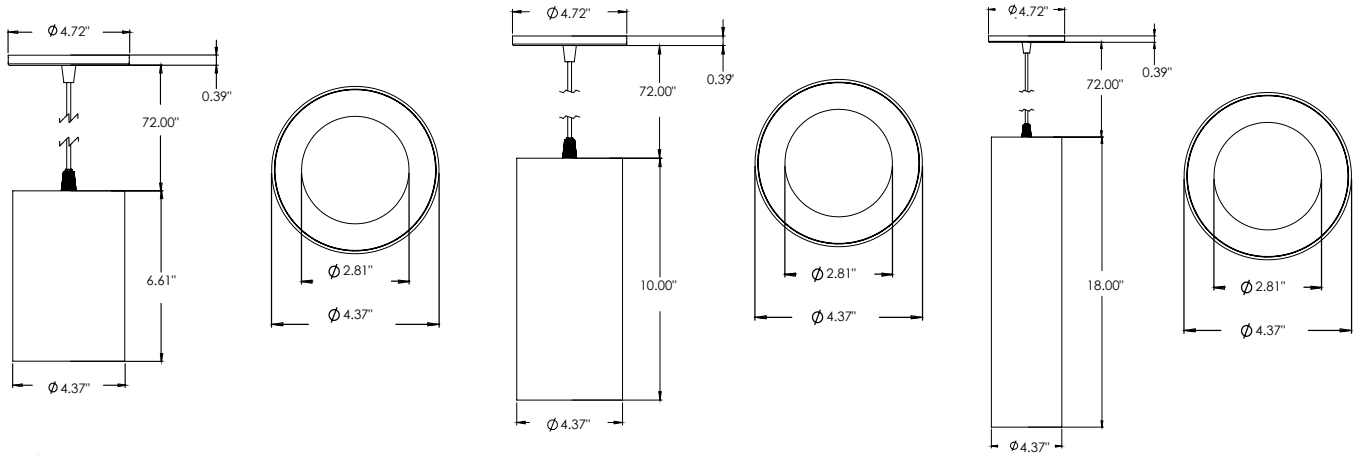

FIXTURE SPECIFICATIONS

INTENDED USE

Though built for commercial-grade applications, with its many trim styles, this durable fixture is also used in residential installations. Our 12305 Family includes pendant, wall or ceiling surface cylindrical LED downlights, making it an extremely versatile product. Made from a single cylinder in diecast aluminum with no visible hardware in a sleek, symmetrical design, this light is available in multiple sizes and lumen outputs ranging from 1260L to 2030L.

ORDERING INFORMATION Example: (12305-P-S-6-13W-27K-15-WH-GD-CL)

Model	Mount Type	Diameter	Height	Wattage Lumens	Temp	Optics	Driver	Exterior Finish	Interior Finish	Lens Options	Options
12305	P Pendant	2 2"	8 8" Tall	13 13W 1260 lms	27K 2700K	15 15° Narrow Flood	TRI/ELV Standard TRIAC / ELV Dimming	WH White	WH White	CL Standard Clear	EM Remote Emergency Back-up Battery
	S Surface		13 13" Tall		30K 3000K	2 24° Medium Flood	O10 0-10V Dimming	BK Black	BK Black	LI Linear Spread	
	W Wall		18 18" Tall		35K 3500K	4 44° Medium Flood		CR Chrome	CR Chrome	FR Frosted	
			4 4"		40K 4000K	38 38° Wide Flood		GD Gold	GD Gold	SO Solite	
			6 6" Tall	13 13W 1260 lms						HC Honeycomb	
			10 10" Tall	26 26W 2030 lms							
			18 18" Tall								

Pendant 2" Diameter Dimensions

Pendant 4" Diameter Dimensions

Surface 2" Diameter Dimensions

Surface 4" Diameter Dimensions

Wall 2" Diameter Dimensions

Wall 4" Diameter Dimensions

2" DIAMETER PHOTOMETRICS

13W | 15° Narrow Flood | Clear Optics

13W | 24° Medium Flood | Clear Optics

13W | 38° Wide Flood | Clear Optics

4" DIAMETER PHOTOMETRICS

13W | 15° Narrow Flood | Clear Optics

13W | 24° Medium Flood | Clear Optics

13W | 38° Wide Flood | Clear Optics