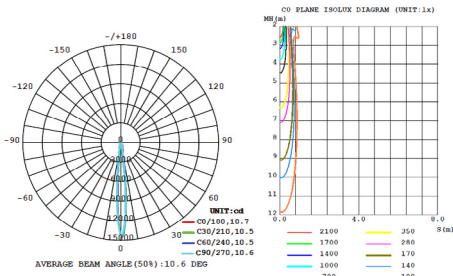

Pendant 2" Diameter Dimensions

Pendant 4" Diameter Dimensions

Surface 2" Diameter Dimensions

Surface 4" Diameter Dimensions

Wall 2" Diameter Dimensions

Wall 4" Diameter Dimensions

2" DIAMETER PHOTOMETRICS

13W | 15° Narrow Flood | Clear Optics

13W | 24° Medium Flood | Clear Optics

13W | 38° Wide Flood | Clear Optics

4" DIAMETER PHOTOMETRICS

13W | 15° Narrow Flood | Clear Optics

13W | 24° Medium Flood | Clear Optics

13W | 38° Wide Flood | Clear Optics