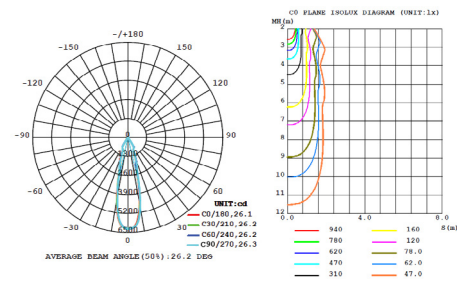

26W | 24° Medium Flood | Clear Optics