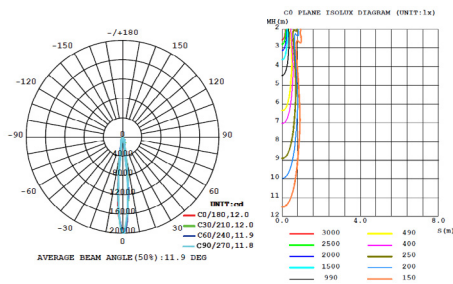

26W | 15° Narrow Flood | Clear Optics