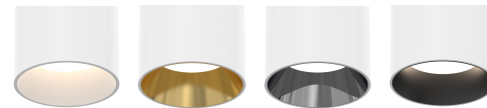

FIXTURE SPECIFICATIONS

INTENDED USE

Though built for commercial-grade applications, with its many trim styles, this durable fixture is also used in residential installations. Our 12305 Family includes pendant, wall or ceiling surface cylindrical LED downlights, making it an extremely versatile product. Made from a single cylinder in diecast aluminum with no visible hardware in a sleek, symmetrical design, this light is available in multiple sizes and lumen outputs ranging from 1260L to 2030L.

FEATURES

- Construction:** Extruded aluminum body, powder coat with premium paint
- Optics:** 15° / 24° / 38° fixed beam spread options.
- Pendant Mounting:** 72" Aircraft Cable standard.
- Mounts over existing octagon box.
- Dimming:** Constant current TRIAC & ELV @ 120V, 0-10V @ 120-277V
- CRI:** 90+
- Life:** 50,000 hours
- Warranty:** 5 years carefree for parts & components (labor not included)
- Listings:** cETLus, Title 24-JA8, Damp Location SuitableUSA

White Exterior Finishes

White Gold Chrome Black

Black Exterior Finishes

White Gold Chrome Black

Lens Options

Clear Linear Spread Honeycomb Frosted Solite

Alcon Lighting 12305 Architectural LED Cylinder Light

ORDERING INFORMATION Example: (12305-P-S-6-13W-27K-15-WH-GD-CL)

Model	Mount Type	Diameter	Height	Wattage Lumens	Temp	Optics	Driver	Exterior Finish	Interior Finish	Lens Options	Options
12305	P Pendant	2 2"	8 8" Tall	13 13W 1260 lms	27K 2700K	15 15° Narrow Flood	TRI/ELV Standard TRIAC / ELV Dimming	WH White	WH White	CL Standard Clear	EM Remote Emergency Back-up Battery
	S Surface		13 13" Tall		30K 3000K	2 24° Medium Flood	O10 0-10V Dimming	BK Black	BK Black	LI Linear Spread	
	W Wall		18 18" Tall		35K 3500K	4 44° Medium Flood		CR Chrome	CR Chrome	FR Frosted	
			4 4"		40K 4000K	38 38° Wide Flood		GD Gold	GD Gold	SO Solite	
			6 6" Tall	13 13W 1260 lms						HC Honeycomb	
			10 10" Tall	26 26W 2030 lms							
			18 18" Tall								