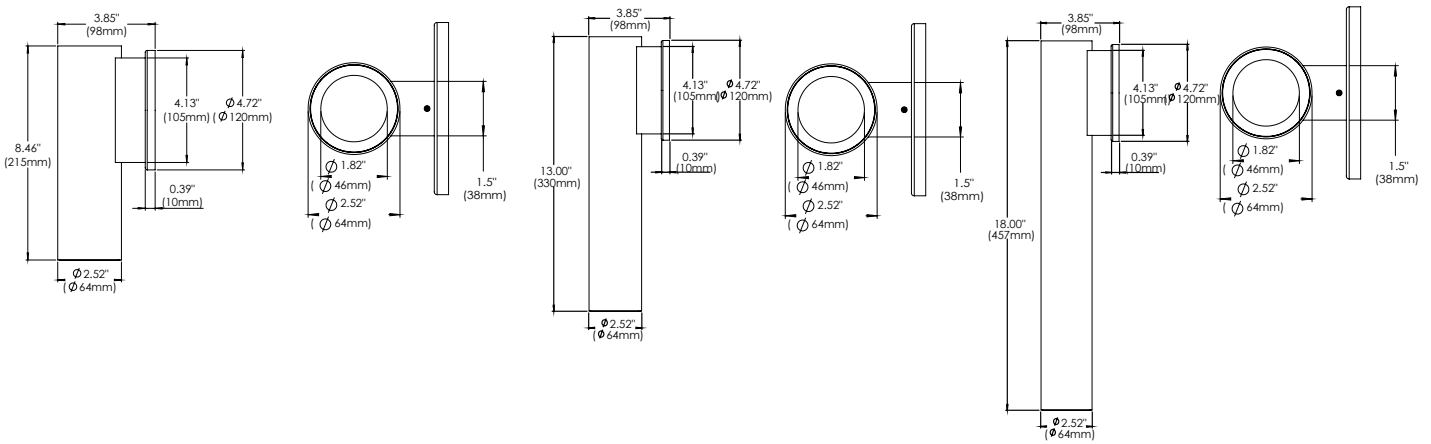

ORDERING INFORMATION Example: (12305-P-S-6-13W-27K-15-WH-GD-CL)

Model	Mount Type	Diameter	Height	Wattage Lumens	Temp	Optics	Driver	Exterior Finish	Interior Finish	Lens Options	Options
12305	P Pendant	2 2"	8 8" Tall	13 13W 1260 lms	27K 2700K	15 15° Narrow Flood	TRI/ELV Standard TRIAC / ELV Dimming	WH White	WH White	CL Standard Clear	EM Remote Emergency Back-up Battery
	S Surface		13 13" Tall		30K 3000K	2 24° Medium Flood	O10 0-10V Dimming	BK Black	BK Black	LI Linear Spread	
	W Wall		18 18" Tall		35K 3500K	4 44° Medium Flood		CR Chrome	CR Chrome	FR Frosted	
			4 4"		40K 4000K	38 38° Wide Flood		GD Gold	GD Gold	SO Solite	
			6 6" Tall	13 13W 1260 lms						HC Honeycomb	
			10 10" Tall	26 26W 2030 lms							
			18 18" Tall								

Pendant 2" Diameter Dimensions

Pendant 4" Diameter Dimensions

Surface 2" Diameter Dimensions

Surface 4" Diameter Dimensions

Wall 2" Diameter Dimensions

Wall 4" Diameter Dimensions

2" DIAMETER PHOTOMETRICS

13W | 15° Narrow Flood | Clear Optics

13W | 24° Medium Flood | Clear Optics

13W | 38° Wide Flood | Clear Optics

4" DIAMETER PHOTOMETRICS

13W | 15° Narrow Flood | Clear Optics

13W | 24° Medium Flood | Clear Optics

13W | 38° Wide Flood | Clear Optics