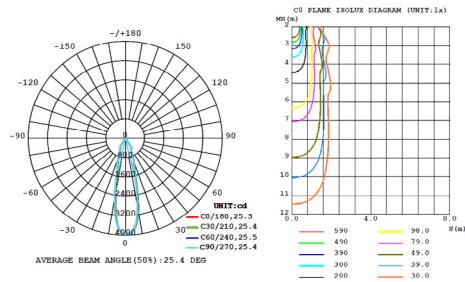

Pendant 2" Diameter Dimensions

Pendant 4" Diameter Dimensions

Surface 2" Diameter Dimensions

Surface 4" Diameter Dimensions

Wall 2" Diameter Dimensions

Wall 4" Diameter Dimensions

2" DIAMETER PHOTOMETRICS

13W | 15° Narrow Flood | Clear Optics

13W | 24° Medium Flood | Clear Optics

13W | 38° Wide Flood | Clear Optics

4" DIAMETER PHOTOMETRICS

13W | 15° Narrow Flood | Clear Optics

13W | 24° Medium Flood | Clear Optics

13W | 38° Wide Flood | Clear Optics