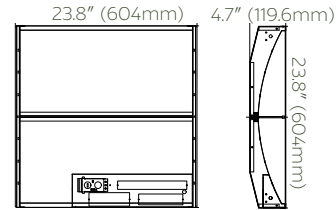

Project Name: _____ Type: _____ Quantity: _____

[Shop Now](#)

FIXTURE SPECIFICATIONS

This architectural-grade recessed wattage selectable LED troffer is available in 2' X 2' and 2' X 4' dimensions for a maximum 7,000 lumen output. The indirect LED light reflects off of the contemporary lens design to bounce back as downlight. The 120-277V troffer is ideal for commercial applications including office buildings and medical facilities. Wattage selectable switch offers 21, 28, and 32 watts.

Size	Wattage	Lumens
2' x 2'	21W, 28W, 32W	2310lms, 3080lms, 3520lms
2' x 4'	35W, 50W, 64W	3850lms, 5500lms, 7040lms

ORDERING INFORMATION Example: (14010-22-35K)

Model	Size	Color Temperature	Options
14010	22 2x2	35K 3500K	7EM 700lms Emergency Backup 14EM
	24 2x4	40K 4000K	EmergencyBackup 20EM
		50K 5000K	Emergency Backup