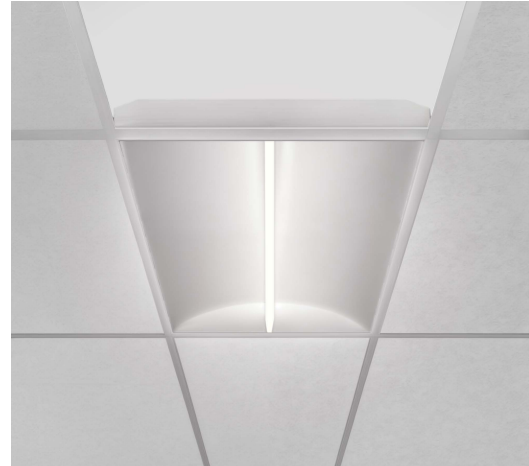

Project Name: _____ Type: _____ Quantity: _____

[Shop Now](#)

FIXTURE SPECIFICATIONS

This architectural-grade recessed wattage selectable LED troffer is available in 2' X 2' and 2' X 4' dimensions for a maximum 7,000 lumen output. The indirect LED light reflects off of the contemporary lens design to bounce back as downlight. The 120-277V troffer is ideal for commercial applications including office buildings and medical facilities. Wattage selectable switch offers 21, 28, and 32 watts.

FEATURES

- Construction:** Cold Rolled Steel
- Optics:** Transparent Vertical Fin
- Finish:** White
- Voltage:** 120-277V 50/60 Hz Constant Current
- Dimming:** 010V Dimming
- CRI:** 80+
- Life:** 70,000 Hrs
- Operating Temperature:** -4°F ~ 130°F (-20°C ~ 55°C)
- Listing:** cULus, DLC
- Warranty:** 7 Years Carefree for Parts & Components (Labor Not Included)