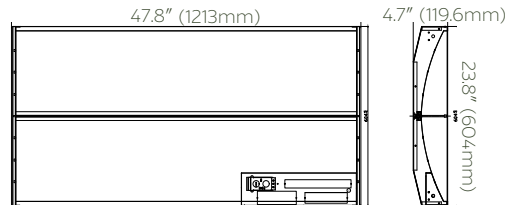

Project Name: _____ Type: _____ Quantity: _____

[Shop Now](#)

FIXTURE SPECIFICATIONS

This architectural-grade recessed wattage selectable LED troffer is available in 2' X 2' and 2' X 4' dimensions for a maximum 7,000 lumen output. The indirect LED light reflects off of the contemporary lens design to bounce back as downlight. The 120-277V troffer is ideal for commercial applications including office buildings and medical facilities. Wattage selectable switch offers 21, 28, and 32 watts.

Size	Wattage	Lumens
2' x 2'	21W, 28W, 32W	2310lms, 3080lms, 3520lms
2' x 4'	35W, 50W, 64W	3850lms, 5500lms, 7040lms

ORDERING INFORMATION Example: (14010-22-35K)

Model	Size	Color Temperature	Options
14010	22 2x2	35K 3500K	7EM 700lms Emergency Backup 14EM
	24 2x4	40K 4000K	EmergencyBackup 20EM
		50K 5000K	Emergency Backup