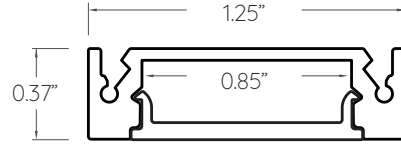

FIXTURE SPECIFICATIONS

INTENDED USE

Including a snap-on mounting bracket for an easy installation to T-Bars, our low profile LED T-bar grid light is made from high-quality aluminum. This surface mount profile is manufactured with a frosted diffuser for maximum lumen output and wide beam distribution.

FEATURES

- Construction:** Aluminum construction with frosted lens.
- Installation:** Factory assembled for easy and fast installation. Wire is Back-Feed.
- Driver:** Remote non-dimming transformer is provided home run required at every 16'
- Voltage:** 24V input
- Lumen:** 310L per foot
- Wattage:** 5W per foot
- WiFi Controls (iOS/Android):**
 Mobile App: Easy Home Smart Home
 DMX Wall App: WiFi 104
- CRI:** 90+
- Life:** 50,000 Hours
- Listings:** cULus, CA Title 24 JA8, Assembled in USA **Warranty:** 5 years carefree for parts & components (labor not included)

Alcon Lighting 14027-RGBW 1-Inch Linear T-bar Low-Profile Ceiling Grid LED Light

ORDERING INFORMATION EXAMPLE: (14027-RGBW-2-WH-RGB+27K-RF)

Model	Length	Finish	Color Temperature	Controllers
14027-RGBW	2	WH White	RGB+27K	WiFi
	2 Foot 10W 620L		RGB + 2700K	Mobile Application + WiFi
	4	BK Black	RGB+30K	RF
	4 Foot 20W 1,240L		RGB + 3000K	RF Remote Control (White)
	6	RGB+40K	DMX	
	6 Foot 30W 1,860L		DMX Wall Control (White)	
	8		DMX-W-WIFI	
	8 Foot 60W 2,480L		DMX Wall Control (White) + WiFi	
	RGB+50K	DMX-B-WIFI		
	RGB + 5000K	DMX Wall Control (Black) + WiFi		

LINE DRAWINGS

Includes 15/16" T-bar mounting brackets

RGBW CONTROLLERS

RF Remote Control
6.38" L x 1.65" W x 0.59" H

Mobile Application + WiFi

DMX Wall Control
5.20" L x 7.09" W x 1.38" H

WiFi-104
iOS + Android