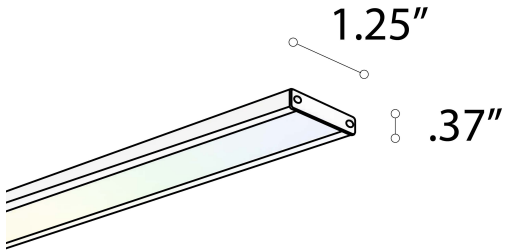

LINE DRAWINGS

Includes 15/16" T-bar mounting brackets