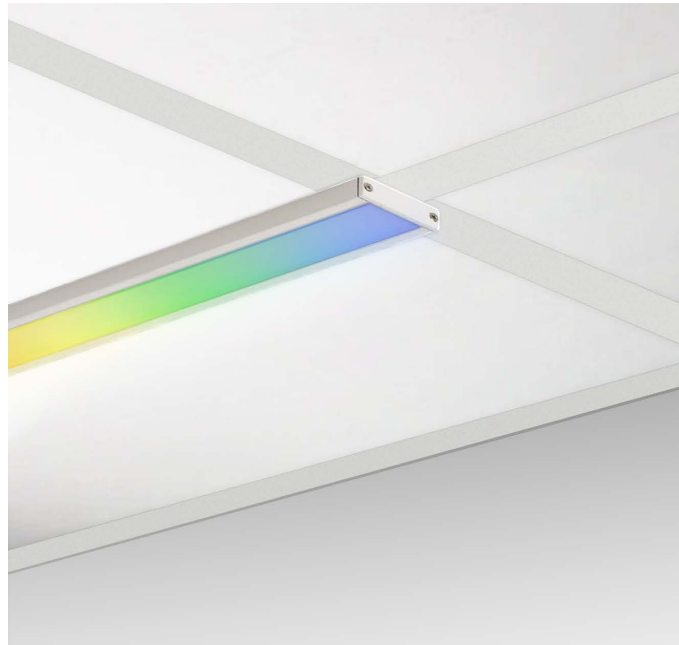

FIXTURE SPECIFICATIONS

INTENDED USE

Including a snap-on mounting bracket for an easy installation to T-Bars, our low profile LED T-bar grid light is made from high-quality aluminum. This surface mount profile is manufactured with a frosted diffuser for maximum lumen output and wide beam distribution.

FEATURES

- Construction:** Aluminum construction with frosted lens.
- Installation:** Factory assembled for easy and fast installation. Wire is Back-Feed.
- Driver:** Remote non-dimming transformer is provided home run required at every 16'
- Voltage:** 24V input
- Lumen:** 310L per foot
- Wattage:** 5W per foot
- WiFi Controls (iOS/Android):**
 Mobile App: Easy Home Smart Home
 DMX Wall App: WiFi 104
- CRI:** 90+
- Life:** 50,000 Hours
- Listings:** cULus, CA Title 24 JA8, Assembled in USA **Warranty:** 5 years carefree for parts & components (labor not included)

Alcon Lighting 14027-RGBW 1-Inch Linear T-bar Low-Profile Ceiling Grid LED Light

ORDERING INFORMATION EXAMPLE: (14027-RGBW-2-WH-RGB+27K-RF)

Model	Length	Finish	Color Temperature	Controllers
14027-RGBW	2	WH White	RGB+27K	WiFi
	2 Foot 10W 620L		RGB + 2700K	Mobile Application + WiFi
	4	BK Black	RGB+30K	RF
	4 Foot 20W 1,240L		RGB + 3000K	RF Remote Control (White)
	6	RGB+40K	DMX	
	6 Foot 30W 1,860L		DMX Wall Control (White)	
	8		DMX-W-WIFI	
	8 Foot 60W 2,480L		DMX Wall Control (White) + WiFi	
	RGB+50K	DMX-B-WIFI		
	RGB + 5000K	DMX Wall Control (Black) + WiFi		

DMX Wall Control + WiFi
5.75" L x 4.17" W x 0.43" H

COLOR TEMPERATURE GUIDE

2700K	3000K	3500K	4000K	5000K
WARM WHITE	SOFT WHITE	NEUTRAL WHITE	COOL WHITE	DAY LIGHT
friendly personal intimate	soft warm pleasing	sociable inviting non-threatening	neat clean efficient	bright cool alert
HOMES LIBRARIES RESTAURANTS	HOMES HOTEL ROOMS LOBBIES RETAIL STORES	EXECUTIVE OFFICES RECEPTION AREAS SUPERMARKETS	OFFICES CLASSROOMS MASS MERCHANDISERS SHOWROOMS	GRAPHICS INDUSTRY HOSPITALS GALLERIES BEAUTY SALONS
✓	✓	✗	✓	✓