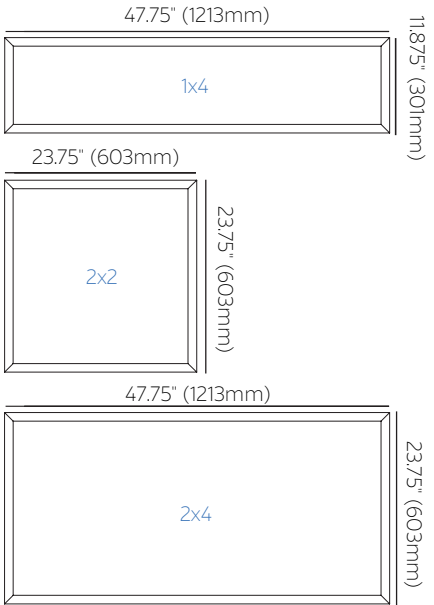

### DIMENSIONS

Height: 1.625" (41mm)

### ORDERING INFORMATION Example: [14075-14-EM10](#)

Model	Size   Wattage   Lumens	Options
<b>14075</b>	<b>14</b> <a href="#">1x4</a> 15/20/25/30/35/40/50W   1920/2560/3200/3840/4480/5120/6400 lm	<b>EM8</b> 8W Emergency Battery
	<b>22</b> <a href="#">2x2</a> 15/20/25/30/35/40/50W   1920/2560/3200/3840/4480/5120/6400 lm	<b>EM16</b> 16W Emergency Battery
	<b>24</b> <a href="#">2x4</a> 20/25/30/40/50/60/70W   2560/3200/3840/5120/6400/7680/8960 lm	<b>EM25</b> 25W Emergency Battery
		<b>P1</b> Prismatic Lens