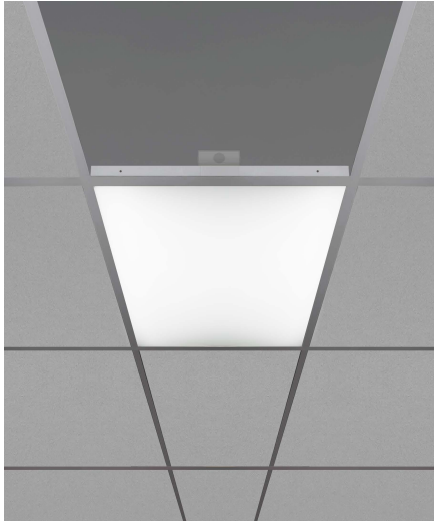

Project Name: _____ Type: _____ Quantity: _____

INTENDED USE

With the capacity to switch wattage and color temperature, a frosted, impact-resistant flat lens and 100,000 hours of life, the LED light offers abundant light in a slender, versatile and modern design that's ideal for today's interior spaces. Our product is made for recessed, suspended and surface-mounted applications. Perfect for the office, conference room, corridor, lab or public space.

DIMENSIONS

Height: 1.625" (41mm)

FEATURES

Color Temperature: Features the ability to switch color temps from 3500K, 4000K and 5000K.

Construction: Aluminum housing

Lens: Satin White

Finish: White

Voltage: 100-277V 50/60 Hz constant current

Life: L70 - 50,000 Hrs

Lens: Frosted white impact-resistant lens

Dimming: 0-10V dimming to 10%

Life: 100,000 hours

CRI: 80+

Operating Temperature: -4°F ~ 113°F (-20°C ~ 45°C)

Listing: cULus, DLC, BAA compliant, UL listed for dry and damp location, IC rated, LM-79, LM-80

Warranty: 5 Years Carefree for Parts & Components (Labor Not Included)

Wattage and color temperature switches are accessible on the driver box

ORDERING INFORMATION Example: [14075-14-EM10](#)

Model	Size | Wattage | Lumens	Options
14075	14 1x4 15/20/25/30/35/40/50W | 1920/2560/3200/3840/4480/5120/6400 lm	EM8 8W Emergency Battery
	22 2x2 15/20/25/30/35/40/50W | 1920/2560/3200/3840/4480/5120/6400 lm	EM16 16W Emergency Battery
	24 2x4 20/25/30/40/50/60/70W | 2560/3200/3840/5120/6400/7680/8960 lm	EM25 25W Emergency Battery
		P1 Prismatic Lens

¹Replaces standard Satin White Lens