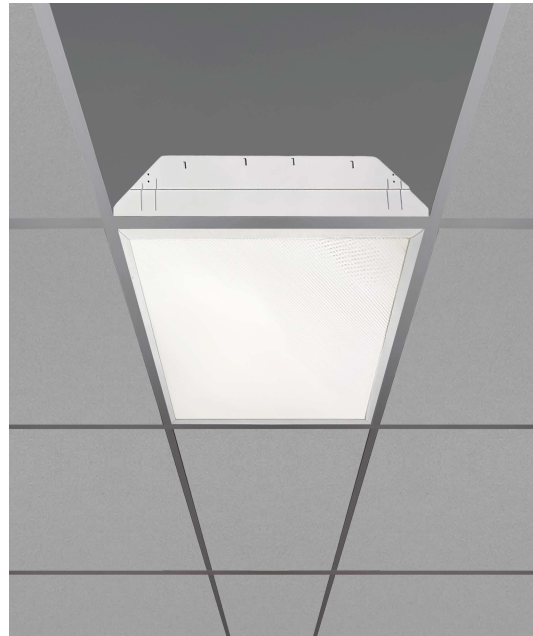

FIXTURE SPECIFICATIONS

INTENDED USE

The specification grade Basic Architectural LED Recessed Troffer fixtures bring clean lines and clear light to commercial LED or residential office lighting interiors. Our sleek, stylish fixtures offer highly effective and efficient lighting solutions for hotels, offices, retail outlets, restaurants, and more.

AVAILABLE SIZES

2x2 | W 11.75" x L 24" x H 4"

2x4 | W 23.75" x L 24" x H 4"

1x4 | W 11.75" x L 48" x H 4"

FEATURES

Construction: Die-formed and embossed code 22 gauge steel housing Access plate to simplify installation

Finish: High reflectance baked white enamel

Lens: Clear 0.10 thick A12 Acrylic

Voltage: 120-277V (50/60 Hz) Constant Current

Support: Recessed Inverted T-Bar Ceilings. Grid Mount.

Life: 50,000 Hrs

CRI: 80+

Operating Temperature: -4°F~122°F

Lamp Included

Listings: UL Listed

Warranty: 5 Years Carefree for Parts & Components
(Labor Not Included)

ORDERING INFORMATION Example: (14115-22-30K-ND)

Model	Size	Wattage | Lumens	Color Temperature	Dimming	Options
14115	22 2x2	2x2 Options 24 24 Watts | 2700lms	30K	ND Non-Dimming	EM Emergency Backup Battery
		28 28 Watts | 3200lms	3000K		
		35 35 Watts | 3900lms	35K 3500K		
	24 2x4	2x4 Options 35 35 Watts | 4600lms	40K 4000K	DM10 5-Wire 0-10V Dimming (100%-10%)	
		40 40 Watts | 5300 lms	50K 5000K		
		14 1x4	1x4 Options 35 35 Watts | 4300 lms		DM1 5-Wire 0-10V Dimming (100%-1%)
	48 48 Watts | 5800 lms