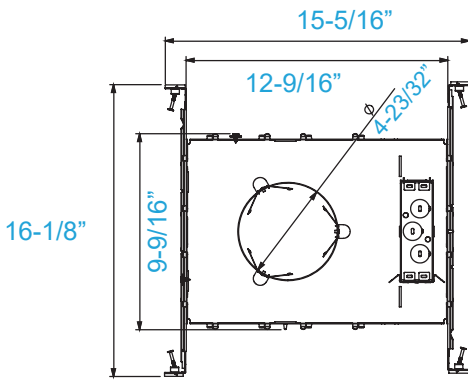

## ORDERING INFORMATION Example: (14134-4-LO-RGBW3K-A-WH-WH)

Model	Size	Color Temperature	Frame	Trim	Reflector	Options
<b>14134</b>	<b>4</b>	<b>RGBW3K</b>	<b>A</b>	<b>WH</b>	<b>WH</b>	<b>C</b>
	Four inch	RGBW + 3000K	Architectural	White Trim	White	C-Chanel Bar
	<b>6</b>	<b>RGBW4K</b>	<b>C</b>	<b>BK</b>	<b>CL</b>	
	Six inch	RGBW + 4000K	Commercial	Black Trim	Clear	
	<b>8</b>	<b>RGBW5K</b>			<b>PLH</b>	
	Eight inch	RGBW + 5000K			Platinum	
		<b>RGBA</b>			Haze	
		RGB + Amber				

## ARCHITECTURAL FRAME DIMENSIONS

14134-4 | 4 Inch Architectural Frame

14134-6 | 6 Inch Architectural Frame

14134-8 | 8 Inch Architectural Frame

**COMMERCIAL FRAME DIMENSIONS**

**14134-4 | 4 Inch Commercial Frame**

**14134-6 | 6 Inch Commercial Frame**

**14134-8 | 8 Inch Commercial Frame**