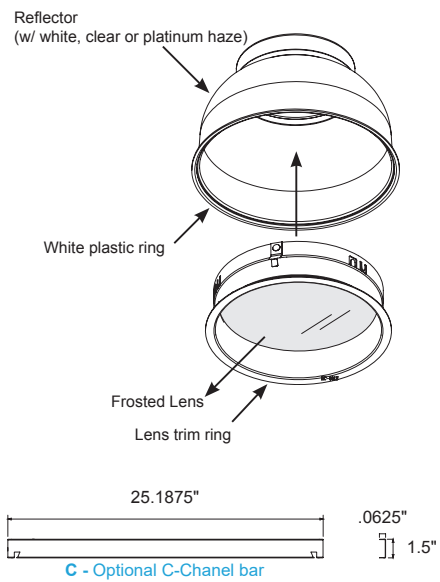

## ORDERING INFORMATION Example: (14134-4-LO-RGBW3K-A-WH-WH)

Model	Size	Color Temperature	Frame	Trim	Reflector	Options
<b>14134</b>	<b>4</b>	<b>RGBW3K</b>	<b>A</b>	<b>WH</b>	<b>WH</b>	<b>C</b>
	Four inch	RGBW + 3000K	Architectural	White Trim	White	C-Chanel Bar
	<b>6</b>	<b>RGBW4K</b>	<b>C</b>	<b>BK</b>	<b>CL</b>	
	Six inch	RGBW + 4000K	Commercial	Black Trim	Clear	
	<b>8</b>	<b>RGBW5K</b>			<b>PLH</b>	
	Eight inch	RGBW + 5000K			Platinum	
		<b>RGBA</b>			Haze	
		RGB + Amber				

## ARCHITECTURAL FRAME DIMENSIONS

14134-4 | 4 Inch Architectural Frame

14134-6 | 6 Inch Architectural Frame

14134-8 | 8 Inch Architectural Frame

**COMMERCIAL FRAME DIMENSIONS**

**14134-4 | 4 Inch Commercial Frame**

**14134-6 | 6 Inch Commercial Frame**

**14134-8 | 8 Inch Commercial Frame**