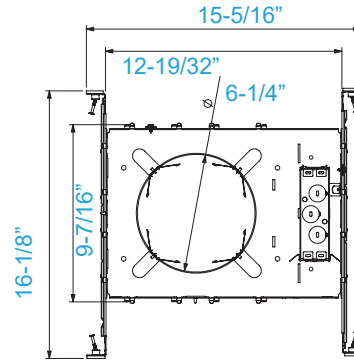

## ORDERING INFORMATION Example: (14134-4-LO-RGBW3K-A-WH-WH)

Model	Size	Color Temperature	Frame	Trim	Reflector	Options
<b>14134</b>	<b>4</b>	<b>RGBW3K</b>	<b>A</b>	<b>WH</b>	<b>WH</b>	<b>C</b>
	Four inch	RGBW + 3000K	Architectural	White Trim	White	C-Chanel Bar
	<b>6</b>	<b>RGBW4K</b>	<b>C</b>	<b>BK</b>	<b>CL</b>	
	Six inch	RGBW + 4000K	Commercial	Black Trim	Clear	
	<b>8</b>	<b>RGBW5K</b>			<b>PLH</b>	
	Eight inch	RGBW + 5000K			Platinum	
		<b>RGBA</b>			Haze	
		RGB + Amber				

## ARCHITECTURAL FRAME DIMENSIONS

14134-4 | 4 Inch Architectural Frame

14134-6 | 6 Inch Architectural Frame

14134-8 | 8 Inch Architectural Frame

**COMMERCIAL FRAME DIMENSIONS**

**14134-4 | 4 Inch Commercial Frame**

**14134-6 | 6 Inch Commercial Frame**

**14134-8 | 8 Inch Commercial Frame**