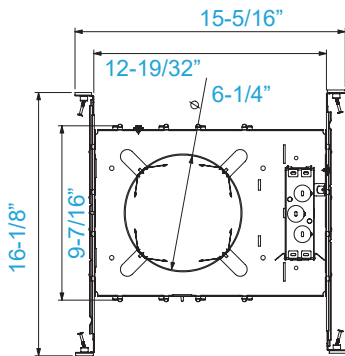

## ORDERING INFORMATION Example: (14134-4-LO-RGBW3K-A-WH-WH)

Model	Size	Color Temperature	Frame	Trim	Reflector	Options
<b>14134</b>	<b>4</b>	<b>RGBW3K</b>	<b>A</b>	<b>WH</b>	<b>WH</b>	<b>C</b>
	Four inch	RGBW + 3000K	Architectural	White Trim	White	C-Chanel Bar
	<b>6</b>	<b>RGBW4K</b>	<b>C</b>	<b>BK</b>	<b>CL</b>	
	Six inch	RGBW + 4000K	Commercial	Black Trim	Clear	
	<b>8</b>	<b>RGBW5K</b>			<b>PLH</b>	
	Eight inch	RGBW + 5000K			Platinum	
		<b>RGBA</b>			Haze	
		RGB + Amber				

## ARCHITECTURAL FRAME DIMENSIONS

14134-4 | 4 Inch Architectural Frame

14134-6 | 6 Inch Architectural Frame

14134-8 | 8 Inch Architectural Frame

**COMMERCIAL FRAME DIMENSIONS**

**14134-4 | 4 Inch Commercial Frame**

**14134-6 | 6 Inch Commercial Frame**

**14134-8 | 8 Inch Commercial Frame**