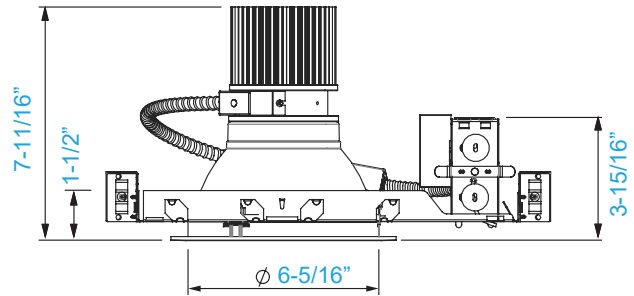

## ADDITIONAL FEATURES

**Construction:** Heavy gauge die-formed galvanized steel mounting frame / open conical shape reflector

**Mounting:** Non-insulated ceilings or where insulation can be kept 3" from all side of housing.

## ARCHITECTURAL FRAME DIMENSIONS

14134-4 | 4 Inch Architectural Frame

14134-6 | 6 Inch Architectural Frame

14134-8 | 8 Inch Architectural Frame

**COMMERCIAL FRAME DIMENSIONS**

**14134-4 | 4 Inch Commercial Frame**