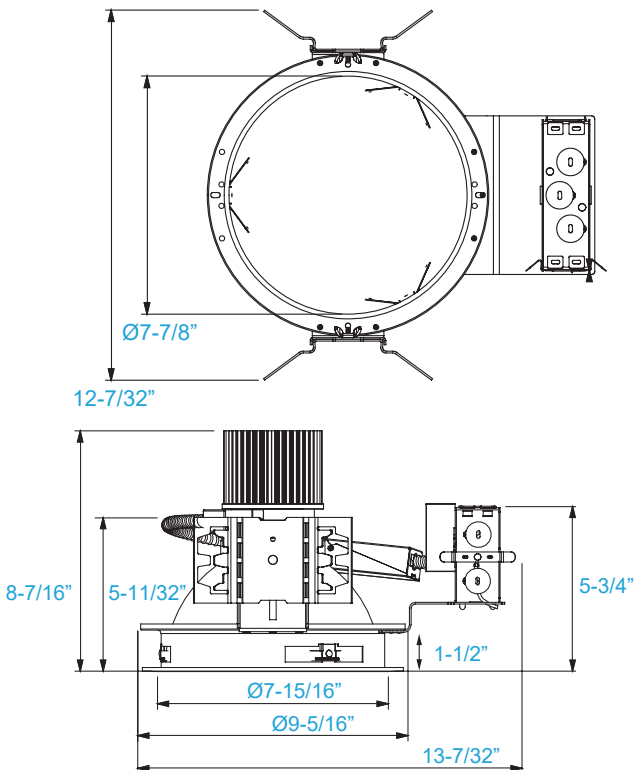

## ORDERING INFORMATION Example: (14134-4-LO-RGBW3K-A-WH-WH)

Model	Size	Color Temperature	Frame	Trim	Reflector	Options
<b>14134</b>	<b>4</b>	<b>RGBW3K</b>	<b>A</b>	<b>WH</b>	<b>WH</b>	<b>C</b>
	Four inch	RGBW + 3000K	Architectural	White Trim	White	C-Chanel Bar
	<b>6</b>	<b>RGBW4K</b>	<b>C</b>	<b>BK</b>	<b>CL</b>	
	Six inch	RGBW + 4000K	Commercial	Black Trim	Clear	
	<b>8</b>	<b>RGBW5K</b>			<b>PLH</b>	
	Eight inch	RGBW + 5000K			Platinum	
		<b>RGBA</b>			Haze	
		RGB + Amber				

## ARCHITECTURAL FRAME DIMENSIONS

14134-4 | 4 Inch Architectural Frame

14134-6 | 6 Inch Architectural Frame

14134-8 | 8 Inch Architectural Frame

**COMMERCIAL FRAME DIMENSIONS**

**14134-4 | 4 Inch Commercial Frame**

**14134-6 | 6 Inch Commercial Frame**

**14134-8 | 8 Inch Commercial Frame**