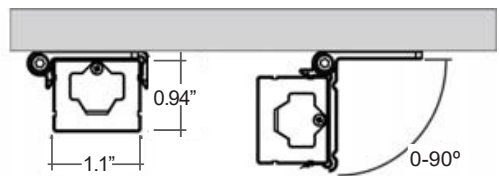

Under Cabinet Lighting Application