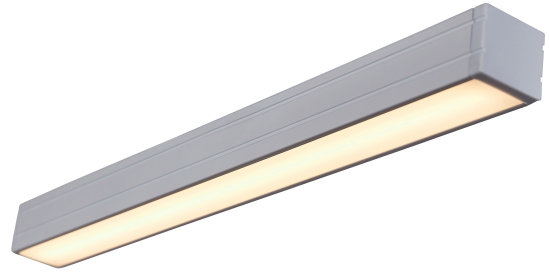

ACCESSORIES

JUNCTION BOX | [Direct Wire Junction Box With Switch](#)
Dimensions: 6-1/4" x 3-5/8" x 1"