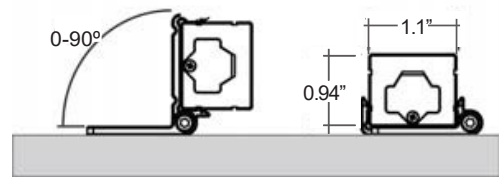

Cove Lighting Application