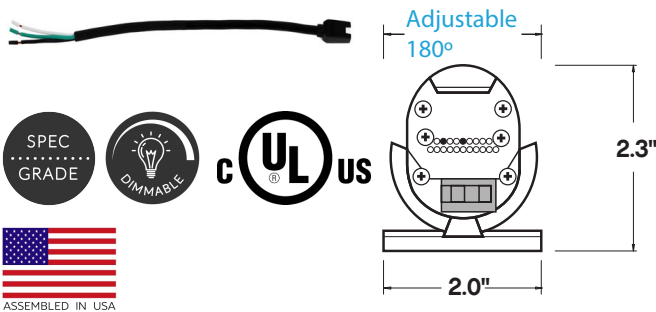

FIXTURE SPECIFICATIONS

INTENDED USE

This 180-degree lightbar features an adjustable hinge for commercial and residential specifications. With high lumens output and a 90-plus Color Rendering Index (CRI), the architectural-grade light affords refined cove and accent wall wash lighting.

FEATURES

Lens: Clear Polycarbonate

Power Factor: typical > 0.95, THD <20, meets Class 1 or Class 2 circuit.

Life: 54,000 hours

CRI: 90+

Operating Temperature: -4°F (-20°C) ~ 122°F (50°C)

Warranty: Standard 5 years carefree for parts & components (Labor not included)

Listing: cULus listed, Suitable for damp locations, EM options are CEC Compliant

Includes 120" hardwire cable for power.

Alcon 14223 Adjustable Wall Wash Grazer LED Lightbar

ORDERING INFORMATION Example: (14223-1-22K-1-120)