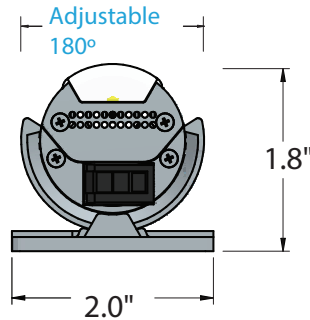

ORDERING INFORMATION Example: (14224-1-22K-120)

Model	Length | Wattage | Lumen	Color Temp	Voltage | Dimming	Options
14224	1 1 Foot | 12 Watt | 1144 Lumen 4 Foot | 45 Watt | 4576 Lumen	22K 2200K 25K 2500K 27K 2700K 30K 3000K 35K 3500K 40K 4000K 50K 5000K	120 120V | TRIAC Dimming 120/277 120/277V | 0-10V Dimming	12LC 12" Link Cable 60LC 60" Link Cable 120HC 120" Hardwire Cable