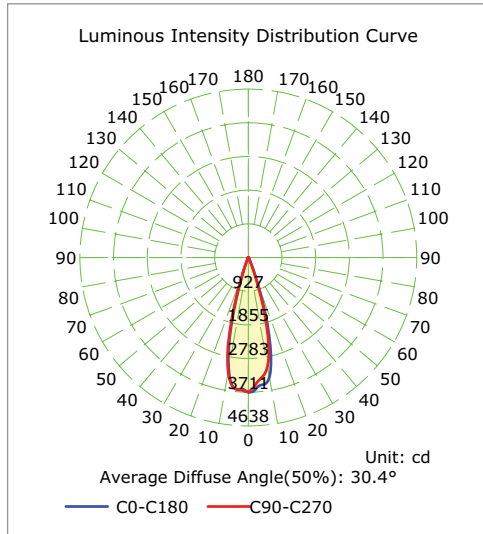

**DETAILS**

- Construction:** Black aluminum body
- Suspension length:** 120" aircraft cable
- Lens:** White frosted acrylic
- Components:** Maximum combined wattage is 70 watts
- CRI:** 90+
- Voltage:** 1
- Dimming:** TRIAC
- Finish:** Matte Black
- Color Temperature:** 3000K  
(Residential, Hospitality, Retail)
- Warranty:** 5 Years Carefree for Parts & Components  
(Labor Not Included)
- Listings:** cETLus, Title 24 (Round fixture only)

---

<sup>1</sup> Maximum combined wattage is 70 watts

**6W GLOW BAR**

**10W FIXED DOWN LIGHT**

## PHOTOMETRICS

**13W ADJUSTABLE SPOT LIGHT**

**8W ADJUSTABLE SPOT LIGHT**