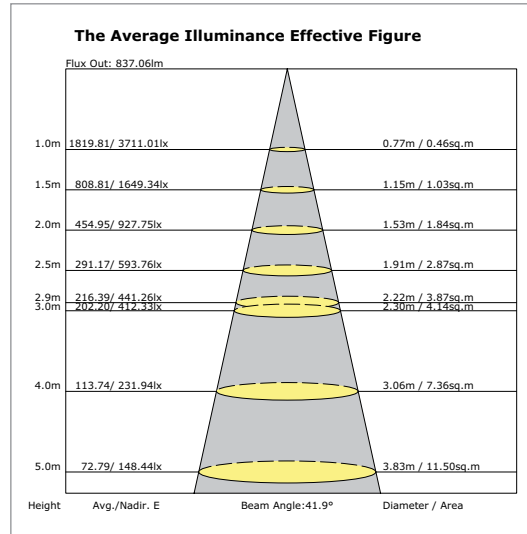

---

<sup>1</sup> Maximum combined wattage is 70 watts

**6W GLOW BAR**

**10W FIXED DOWN LIGHT**

## PHOTOMETRICS

**13W ADJUSTABLE SPOT LIGHT**

**8W ADJUSTABLE SPOT LIGHT**