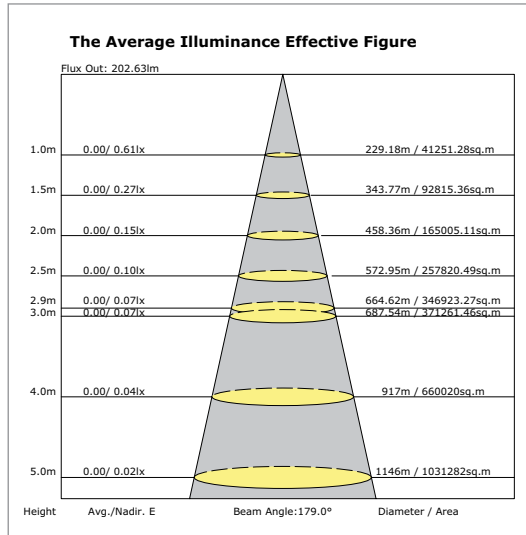

---

<sup>1</sup> Maximum combined wattage is 70 watts

**6W GLOW BAR**

**10W FIXED DOWN LIGHT**