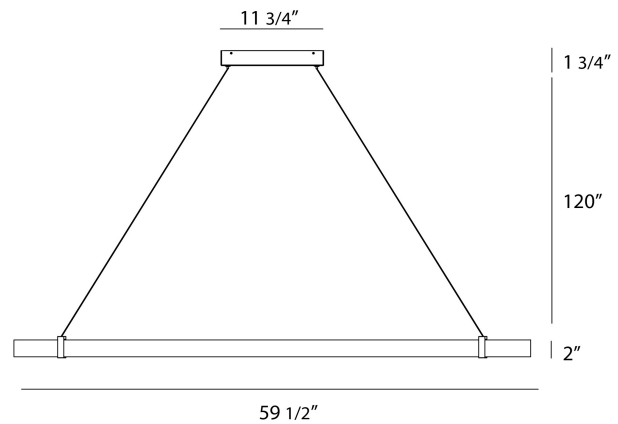

**DETAILS**

- Construction:** Black aluminum body
- Suspension length:** 120" aircraft cable
- Lens:** White frosted acrylic
- Components:** Maximum combined wattage is 70 watts
- CRI:** 90+
- Voltage:** 1
- Dimming:** TRIAC
- Finish:** Matte Black
- Color Temperature:** 3000K  
(Residential, Hospitality, Retail)
- Warranty:** 5 Years Carefree for Parts & Components  
(Labor Not Included)
- Listings:** cETLus, Title 24 (Round fixture only)