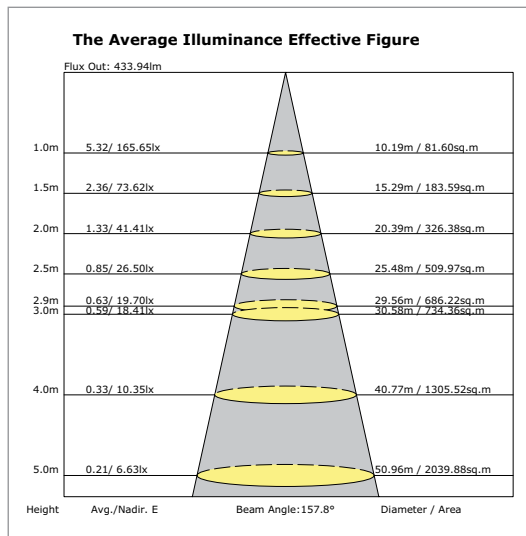

---

<sup>1</sup> Maximum combined wattage is 70 watts

**6W GLOW BAR**

**10W FIXED DOWN LIGHT**

## PHOTOMETRICS

**13W ADJUSTABLE SPOT LIGHT**

**8W ADJUSTABLE SPOT LIGHT**