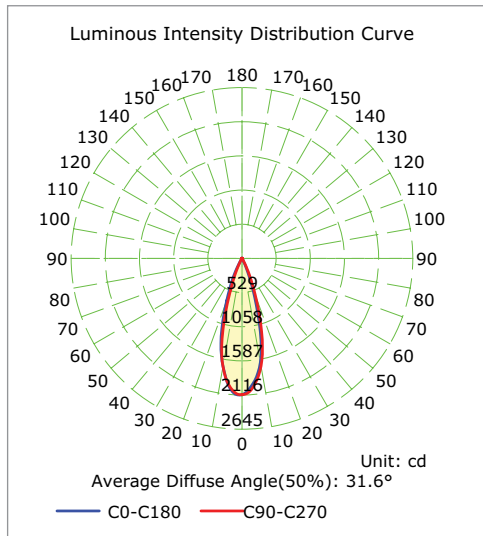

**DETAILS**

- Construction:** Black aluminum body
- Suspension length:** 120" aircraft cable
- Lens:** White frosted acrylic
- Components:** Maximum combined wattage is 70 watts
- CRI:** 90+
- Voltage:** 1
- Dimming:** TRIAC
- Finish:** Matte Black
- Color Temperature:** 3000K  
(Residential, Hospitality, Retail)
- Warranty:** 5 Years Carefree for Parts & Components  
(Labor Not Included)
- Listings:** cETLus, Title 24 (Round fixture only)

---

<sup>1</sup> Maximum combined wattage is 70 watts

**6W GLOW BAR**

**10W FIXED DOWN LIGHT**

## PHOTOMETRICS

**13W ADJUSTABLE SPOT LIGHT**

**8W ADJUSTABLE SPOT LIGHT**