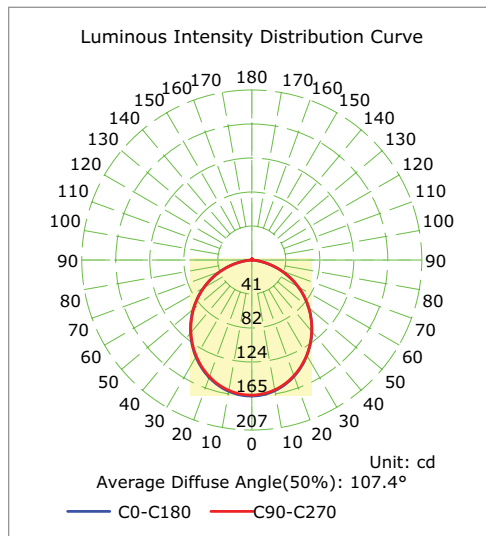

**DETAILS**

- Construction:** Black aluminum body
- Suspension length:** 120" aircraft cable
- Lens:** White frosted acrylic
- Components:** Maximum combined wattage is 70 watts
- CRI:** 90+
- Voltage:** 1
- Dimming:** TRIAC
- Finish:** Matte Black
- Color Temperature:** 3000K  
(Residential, Hospitality, Retail)
- Warranty:** 5 Years Carefree for Parts & Components  
(Labor Not Included)
- Listings:** cETLus, Title 24 (Round fixture only)

---

<sup>1</sup> Maximum combined wattage is 70 watts

**6W GLOW BAR**

**10W FIXED DOWN LIGHT**

## PHOTOMETRICS

**13W ADJUSTABLE SPOT LIGHT**

**8W ADJUSTABLE SPOT LIGHT**