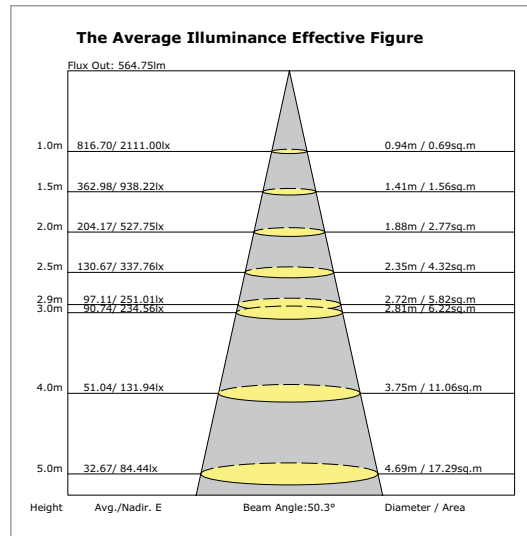

---

<sup>1</sup> Maximum combined wattage is 70 watts

**6W GLOW BAR**

**10W FIXED DOWN LIGHT**

## PHOTOMETRICS

**13W ADJUSTABLE SPOT LIGHT**

**8W ADJUSTABLE SPOT LIGHT**