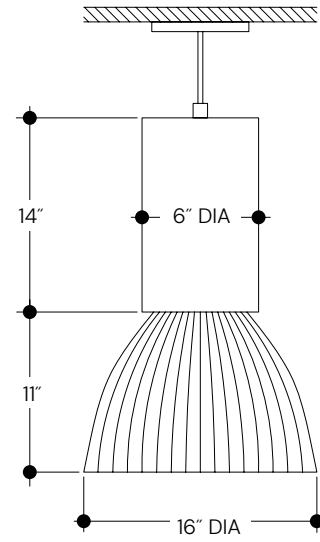

ORDERING INFORMATION Example: (15204-12-11L-27K-AC-WH-AC6-WH-010)

MODEL	15204		
DIAMETER	12 12" Dia.	16 16" Dia.	
LUMENS	11L 1100 15L 1500	20L 2000 30L 3000	40L 4000 50L 5000
COLOR TEMP	27K 2700K 30K 3000K	35K 3500K 40K 4000K	
CRI	(Blank) 80+	9 90+	
SHADE	AC Acrylic	AL¹ Aluminum	PL Polycarbonate
HOUSING FINISH	WH White BK Black	BZ Bronze SL Silver	RAL# Specify RAL # (Pg. 4)
MOUNTING	AC6 6' Aircraft Cable AC10 10' Aircraft Cable AC15 15' Aircraft Cable AC20 20' Aircraft Cable	ST1 1' Stem ST2 2' Stem ST3 3' Stem STxx Specify X in Feet (Max 12')	CAC4 4' Coiled Cord CAC6 6' Coiled Cord CAC10 10' Coiled Cord
MOUNTING FINISH	WH White BK Black	BZ³ Bronze SL⁴ Silver	CC Custom
BOTTOM LENS	(Blank) Open	FL Flat Clear Lens	CL Conical Lens
DIMMING	O10² 0-10V Dim to 1%	TRI Triac Dim to 20%	
OPTIONS	REM Remote Emergency Battery Backup SC Safety Cable WG Wire Guard HC Die-Cast Hook, 18/5 Cord HCP Die-Cast Hook, 18/5 Cord, NEMA Twist Lock Plug		

MOUNTING

FIXTURE DIMENTIONS

AIRCRAFT CABLE

COILED CABLE

STEM

Lumens	Wattage
1100-40K	13.8
1100-27K	14.7
1500-40K	18.8
1500-27K	20.1
2000-40K	25.2
2000-27K	26.4
3000-40K	35.8
3000-27K	37.1
4000-40K	51.0
4000-27K	52.3
5000-40K	56.0
5000-27K	57.4