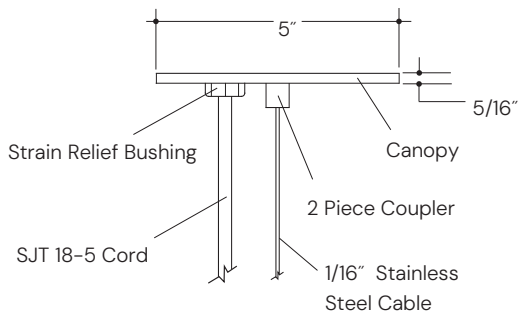

MOUNTING

FIXTURE DIMENTIONS

AIRCRAFT CABLE

COILED CABLE

STEM

Lumens	Wattage
1100-40K	13.8
1100-27K	14.7
1500-40K	18.8
1500-27K	20.1
2000-40K	25.2
2000-27K	26.4
3000-40K	35.8
3000-27K	37.1
4000-40K	51.0
4000-27K	52.3
5000-40K	56.0
5000-27K	57.4