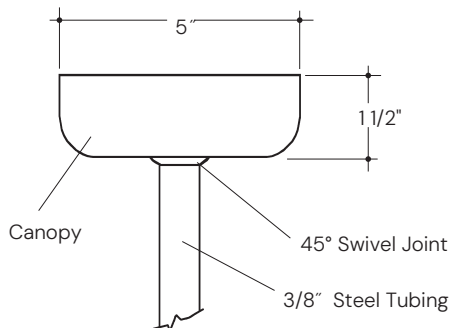

MOUNTING

FIXTURE DIMENTIONS

AIRCRAFT CABLE

COILED CABLE

STEM

Lumens	Wattage
1100-40K	13.8
1100-27K	14.7
1500-40K	18.8
1500-27K	20.1
2000-40K	25.2
2000-27K	26.4
3000-40K	35.8
3000-27K	37.1
4000-40K	51.0
4000-27K	52.3
5000-40K	56.0
5000-27K	57.4