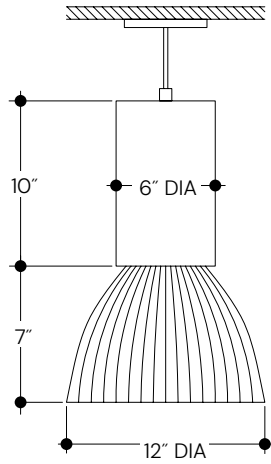

ORDERING INFORMATION Example: (15204-12-11L-27K-AC-WH-AC6-WH-010)

MODEL	15204		
DIAMETER	12 12" Dia.	16 16" Dia.	
LUMENS	11L 1100 15L 1500	20L 2000 30L 3000	40L 4000 50L 5000
COLOR TEMP	27K 2700K 30K 3000K	35K 3500K 40K 4000K	
CRI	(Blank) 80+	9 90+	
SHADE	AC Acrylic	AL¹ Aluminum	PL Polycarbonate
HOUSING FINISH	WH White BK Black	BZ Bronze SL Silver	RAL# Specify RAL # (Pg. 4)
MOUNTING	AC6 6' Aircraft Cable AC10 10' Aircraft Cable AC15 15' Aircraft Cable AC20 20' Aircraft Cable	ST1 1' Stem ST2 2' Stem ST3 3' Stem STxx Specify X in Feet (Max 12')	CAC4 4' Coiled Cord CAC6 6' Coiled Cord CAC10 10' Coiled Cord
MOUNTING FINISH	WH White BK Black	BZ³ Bronze SL⁴ Silver	CC Custom
BOTTOM LENS	(Blank) Open	FL Flat Clear Lens	CL Conical Lens
DIMMING	O10² 0-10V Dim to 1%	TRI Triac Dim to 20%	
OPTIONS	REM Remote Emergency Battery Backup SC Safety Cable WG Wire Guard HC Die-Cast Hook, 18/5 Cord HCP Die-Cast Hook, 18/5 Cord, NEMA Twist Lock Plug		

MOUNTING

FIXTURE DIMENTIONS

AIRCRAFT CABLE

COILED CABLE

STEM

Lumens	Wattage
1100-40K	13.8
1100-27K	14.7
1500-40K	18.8
1500-27K	20.1
2000-40K	25.2
2000-27K	26.4
3000-40K	35.8
3000-27K	37.1
4000-40K	51.0
4000-27K	52.3
5000-40K	56.0
5000-27K	57.4