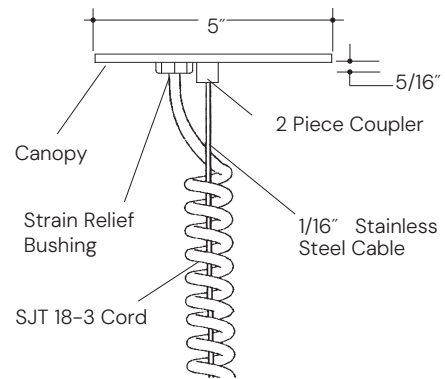

MOUNTING

FIXTURE DIMENTIONS

AIRCRAFT CABLE

COILED CABLE

STEM

Lumens	Wattage
1100-40K	13.8
1100-27K	14.7
1500-40K	18.8
1500-27K	20.1
2000-40K	25.2
2000-27K	26.4
3000-40K	35.8
3000-27K	37.1
4000-40K	51.0
4000-27K	52.3
5000-40K	56.0
5000-27K	57.4