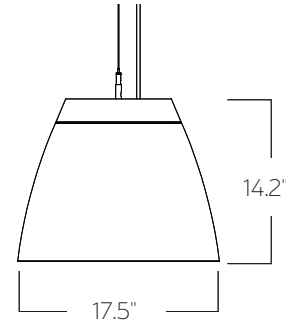

FIXTURE SPECIFICATIONS

INTENDED USE

With a frosted round lens and die-cast aluminum heat sink housing, the Darwin 15230 is ideal for warehouse, gymnasium and other mid to high-ceiling applications where high output LED lighting is desired.

FEATURES

Construction: Die cast aluminum heat sink housing. Spun .063 aluminum reflector.
 Lens: Frosted round lens, safe for food service applications
 LED: Nichia Corp.
 Driver: 0-10V 5-wire 1% dimming.
 Input Voltage: 120/277V, 50/60Hz
 Emergency Back Up: 0W optional emergency back up battery available.
 Listings: cUL listed for damp locations, Made in the USA