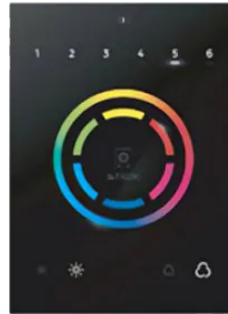

FEATURES

- Construction:** Durable military grade aluminum, Installs to fit flush onto drywall surface
- LED Driver:** Remote non-dimming transformer is provided home run required at every 16'
- Beam Angle:** 120°
- Lens:** Frosted
- Shape Design:** Fixture profile can be miter cut-in the field-to achieve desired shape design
- Finish:** Matte White, Bronze
- Voltage:** 24V DC Constant Voltage
- Lumens:** 310 lms (White) | 185 lms (RGB)
- Dimming:** Light is Dimmable via iOS/Android Application or Optional Controls
- WiFi Controls (iOS/Android):**
 Mobile App: Easy Home Smart Home
 DMX Wall App: WiFi 104
- Life:** 50,000 Hours
- Warranty:** 5 Years Carefree for Parts & Components (Labor Not Included)
- Listings:** cUL Listed, Title 24 Certified

Angled

Straight

Alcon 15244 RGBW 4-Inch Linear LED Color-Changing Baseboard Light

ORDERING INFORMATION Example: (15244-A-RGBW-2-RGBW27K-RF)

Model	Design	Length Wattage	Color Temp	Finish	Control
15244-RGBW Recessed RGBW	A Angled	2 2 Foot 10 Watts	RGBW27K RGB + 2700K	MW Matte White	WIFI Mobile Application + WIFI
	S Straight	4 4 Foot 20 Watts	RGBW30K RGB + 3000K	BZ Bronze	RF RF Remote Control (White)
		6 6 Foot 30 Watts	RGBW40K RGB + 4000K		DMX DMX Wall Control (White)
		8 8 Foot 40 Watts	RGBW50K RGB + 5000K		DMX-W-WIFI DMX Wall Control (White) + WIFI
	XX Custom Length <i>Replace XX with Length in Feet</i>				DMX-B-WIFI DMX Wall Control (Black) + WIFI

RF Remote Control
6.38" L x 1.65" W x 0.59" H

Mobile Application + WiFi

DMX Wall Control
5.20" L x 7.09" W x 1.38" H

DMX Wall Control + WiFi
5.75" L x 4.17" W x 0.43" H

WiFi-104

iOS + Android

COLOR TEMPERATURE GUIDE