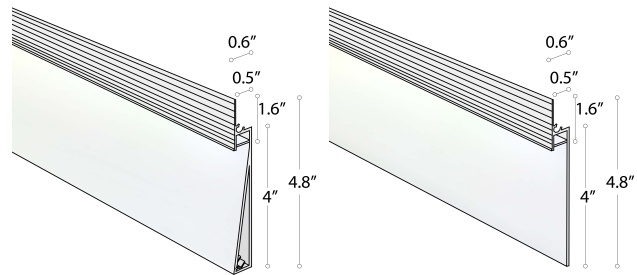

FIXTURE SPECIFICATIONS

The integrated color-changing LED lightstrip has a 0.63" lens aperture width and is available in standard lengths of 2-foot, 4-foot, 6-foot, 8-foot and custom cuts. Our commercial-grade product with dimmable light via Android or iOS application or optional controls can be joined in seamless runs of any length. This 24-voltage lightstrip offers direct downlight secured in a military-grade, field-cutttable aluminum channel.

FEATURES

- Construction:** Durable military grade aluminum, Installs to fit flush onto drywall surface
- LED Driver:** Remote non-dimming transformer is provided home run required at every 16'
- Beam Angle:** 120°
- Lens:** Frosted
- Shape Design:** Fixture profile can be miter cut-in the field-to achieve desired shape design
- Finish:** Matte White, Bronze
- Voltage:** 24V DC Constant Voltage
- Lumens:** 310 lms (White) | 185 lms (RGB)
- Dimming:** Light is Dimmable via iOS/Android Application or Optional Controls
- WiFi Controls (iOS/Android):**
 Mobile App: Easy Home Smart Home
 DMX Wall App: WiFi 104
- Life:** 50,000 Hours
- Warranty:** 5 Years Carefree for Parts & Components (Labor Not Included)
- Listings:** cUL Listed, Title 24 Certified

Angled

Straight

Alcon 15244 RGBW 4-Inch Linear LED Color-Changing Baseboard Light

ORDERING INFORMATION Example: (15244-A-RGBW-2-RGBW27K-RF)

Model	Design	Length Wattage	Color Temp	Finish	Control
15244-RGBW Recessed RGBW	A Angled	2 2 Foot 10 Watts	RGBW27K RGB + 2700K	MW Matte White	WIFI Mobile Application + WIFI
	S Straight	4 4 Foot 20 Watts	RGBW30K RGB + 3000K	BZ Bronze	RF RF Remote Control (White)
		6 6 Foot 30 Watts	RGBW40K RGB + 4000K		DMX DMX Wall Control (White)
		8 8 Foot 40 Watts	RGBW50K RGB + 5000K		DMX-W-WIFI DMX Wall Control (White) + WIFI
	XX Custom Length <i>Replace XX with Length in Feet</i>				DMX-B-WIFI DMX Wall Control (Black) + WIFI