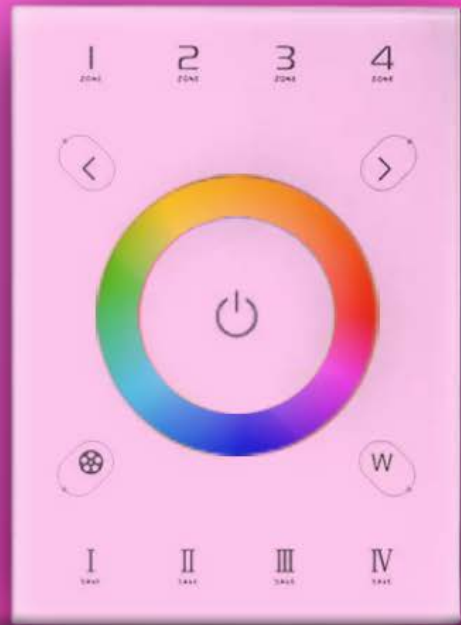

FIXTURE SPECIFICATIONS

Our RGBW color-changing cove LED light revolutionizes ambiance control with precision and versatility. Seamlessly transition between colors from anywhere on the color wheel or static white color temperature using remote, wall or Bluetooth app controls. The anodized, low-profile aluminum housing comes in a black, silver or custom finish and holds a frosted lens that uniformly distributes light with a 160° beam spread. The indoor IP54-rated model delivers 500 lumens per foot, while the IP65-rated model offers 250 lumens per square foot in outdoor and wet environments. This LED light is Title 24-compliant. Ideal for restaurants, bars, lounges, nightclubs, gymnasiums and other commercial applications.

Vibrant

	Violet Dreams	RAL #4006
	Purple Red	RAL #3004
	Carmine Red	RAL #3002
	Rose	RAL #3017
	Pure Orange	RAL #2004
	Traffic Yellow	RAL #1023
	Daisy	RAL #1018
	Antique Spring	RAL #6019
	Island Skye	RAL #6027
	Sky Blue	RAL #5015

4N1-30W-24V

4N1-60W-24V

4N1-96W-24V

4N1-150W-24V

4N1-200W-24V

4N1-300W-24V

**IOS AND
ANDROID**

**RF - REMOTE
CONTROL**

WIFI

**DMX WALL
CONTROL + SCREEN**

**DMX WALL
CONTROL**

WIRING DIAGRAM

COLOR TEMPERATURE GUIDE

2700K	3000K	3500K	4000K	5000K
WARM WHITE	SOFT WHITE GLOW	NEUTRAL GLOW	DAYLIGHT GLOW	CRYSTAL WHITE GLOW
friendly personal intimate	soft warm pleasing	sociable inviting non-threatening	neat clean efficient	bright cool alert
HOMES LIBRARIES RESTAURANTS	HOMES HOTEL ROOMS LOBBIES RETAIL STORES	EXECUTIVE OFFICES RECEPTION AREAS SUPERMARKETS	OFFICES CLASSROOMS MASS MERCHANDISERS SHOWROOMS	GRAPHICS INDUSTRY HOSPITALS GALLERIES BEAUTY SALONS