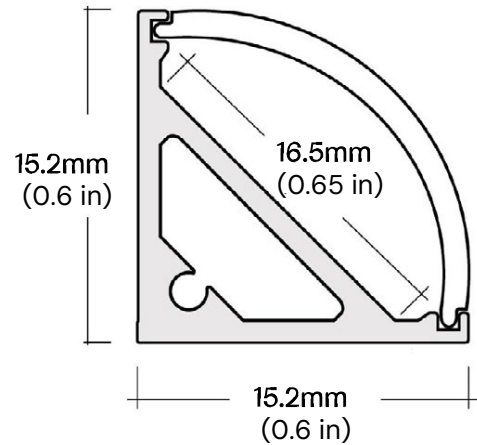

ORDERING INFORMATION Example: (15255-2-30-BK-WL)

Model	Length	Color Temp	Finish	Options
15255-RGBW	2 2' 3 3' 4 4' 6 6' 8 8' XX¹ Custom	27 2700K 30 3000K 35 3500K 40 4000K 50 5000K	SL Silver Standard BK Black WH White RAL# Specify RAL # (Pg. 2)	WL² Wet Location IP65

¹ Specify Run Length in Feet
² Wet Location for LED component only