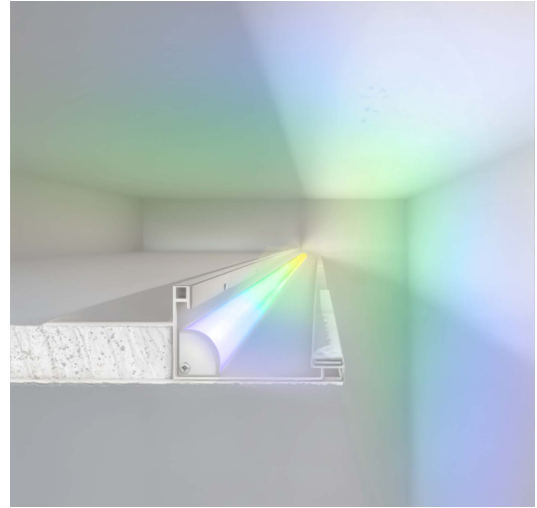

FIXTURE SPECIFICATIONS

Our RGBW color-changing cove LED light revolutionizes ambiance control with precision and versatility. Seamlessly transition between colors from anywhere on the color wheel or static white color temperature using remote, wall or Bluetooth app controls. The anodized, low-profile aluminum housing comes in a black, silver or custom finish and holds a frosted lens that uniformly distributes light with a 160° beam spread. The indoor IP54-rated model delivers 500 lumens per foot, while the IP65-rated model offers 250 lumens per square foot in outdoor and wet environments. This LED light is Title 24-compliant. Ideal for restaurants, bars, lounges, nightclubs, gymnasiums and other commercial applications.

FEATURES

- Construction:** Anodized Aluminum
- Mounting:** Installs on surface/corners
- Finish:** Silver, Black, White, and custom finishes are available.
- Lens:** Frosted **Voltage:** 24V LED fixture, 120-277V Driver required for every 24' run.
- Driver:** 4N1 SERIES compatible with 0-10V, TRIAC (Forward-phase), ELV (Reverse-phase)
- RGBW Control Options:** Bluetooth App for iOS and Android, Remote Control with WiFi option, and Wall control with WiFi option.
- Dimming:** Dimmable via iOS/Android Apps or Controls
- Beam Spread:** 160°
- Indoor:** IP54 | 500 L/Ft | 5.5W/Ft
- Outdoor:** IP65 | 250 L/Ft | 3.0W/Ft
- Operating Temperature:** -40°F (-40°C) ~ +140°F (+60°C)
- CRI:** 95+
- Life:** 50,000
- Warranty:** 5 years carefree for parts & components. (labor not included)
- Listings:** UL listed, Title 24/JA8, Indoor (IP54) or outdoor (IP65) Buy American Act Compliant.