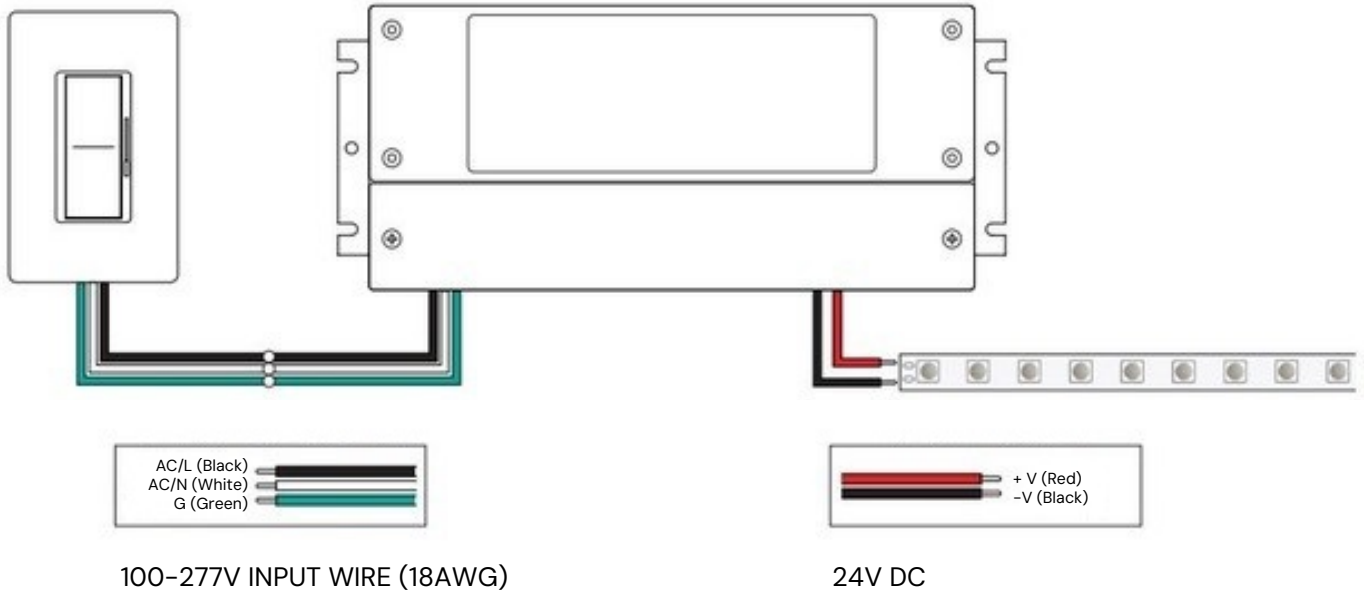

FEATURES

- Construction:** Anodized Aluminum
- Mounting:** Installs on surface/corners
- Finish:** Silver, Black, White, and custom finishes are available.
- Lens:** Frosted **Voltage:** 24V LED fixture, 120-277V Driver required for every 24' run.
- Driver:** 4N1 SERIES compatible with 0-10V, TRIAC (Forward-phase), ELV (Reverse-phase)
- RGBW Control Options:** Bluetooth App for iOS and Android, Remote Control with WiFi option, and Wall control with WiFi option.
- Dimming:** Dimmable via iOS/Android Apps or Controls
- Beam Spread:** 160°
- Indoor:** IP54 | 500 L/Ft | 5.5W/Ft
- Outdoor:** IP65 | 250 L/Ft | 3.0W/Ft
- Operating Temperature:** -40°F (-40°C) ~ +140°F (+60°C)
- CRI:** 95+
- Life:** 50,000
- Warranty:** 5 years carefree for parts & components. (labor not included)
- Listings:** UL listed, Title 24/JA8, Indoor (IP54) or outdoor (IP65) Buy American Act Compliant.

4N1-30W-24V

4N1-60W-24V

4N1-96W-24V

4N1-150W-24V

4N1-200W-24V

4N1-300W-24V

**IOS AND
ANDROID**

**RF - REMOTE
CONTROL**

WIFI

**DMX WALL
CONTROL + SCREEN**

**DMX WALL
CONTROL**

WIRING DIAGRAM

COLOR TEMPERATURE GUIDE

2700K	3000K	3500K	4000K	5000K
WARM WHITE	SOFT WHITE GLOW	NEUTRAL GLOW	DAYLIGHT GLOW	CRYSTAL WHITE GLOW
friendly personal intimate	soft warm pleasing	sociable inviting non-threatening	neat clean efficient	bright cool alert
HOMES LIBRARIES RESTAURANTS	HOMES HOTEL ROOMS LOBBIES RETAIL STORES	EXECUTIVE OFFICES RECEPTION AREAS SUPERMARKETS	OFFICES CLASSROOMS MASS MERCHANDISERS SHOWROOMS	GRAPHICS INDUSTRY HOSPITALS GALLERIES BEAUTY SALONS