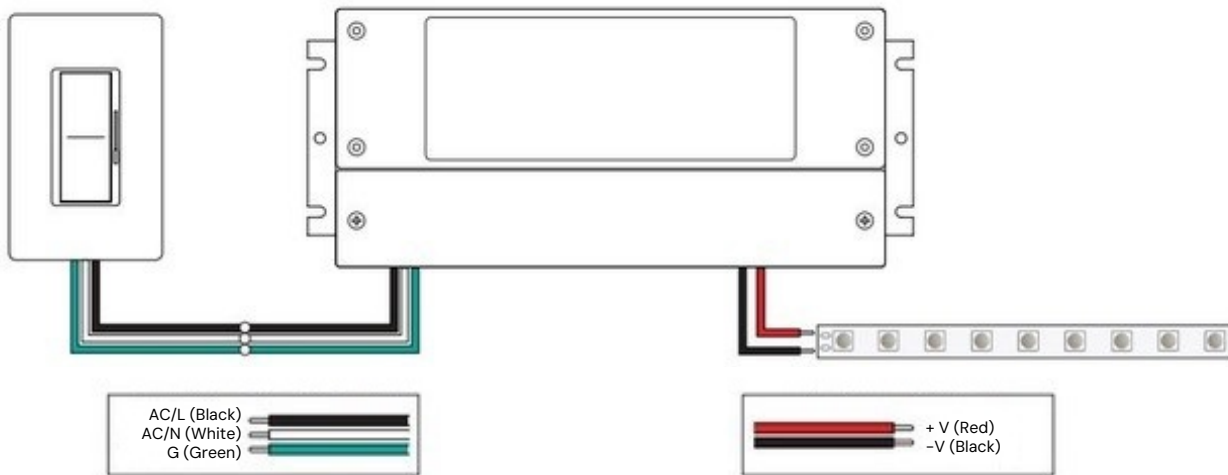

WIRING DIAGRAM