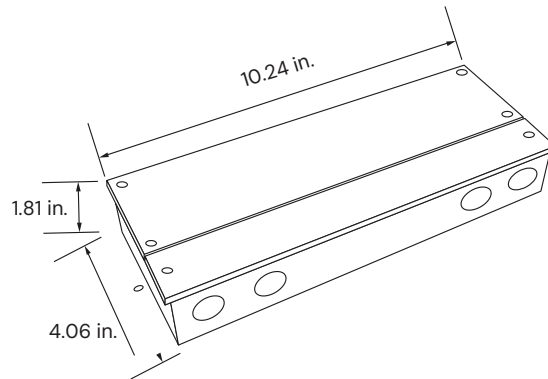

NDD-96W-24V

NDD-150W-24V

NDD-200W-24V

NDD-300W-24V

RF Remote Control
6.38" L x 1.65" W x 0.59" H

Mobile application + WiFi

DMX Wall Control
5.20" L x 7.09" W x 1.38" H

DMX Wall Control + WiFi
5.75" L x 4.17" W x 0.43" H