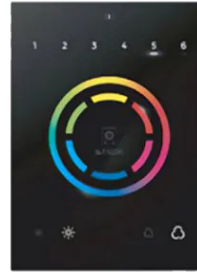

FIXTURE SPECIFICATIONS

INTENDED USE

Our RGBW color-changing cove LED light revolutionizes ambiance control with precision and versatility. Seamlessly transition between colors from anywhere on the color wheel or static white color temperature using remote, wall or Bluetooth app controls. The anodized, low-profile aluminum housing comes in a black, silver or custom finish and holds a frosted lens that uniformly distributes light with a 160° beam spread. The indoor IP54-rated model delivers 500 lumens per foot, while the IP65-rated model offers 250 lumens per square foot in outdoor and wet environments. This LED cove light is Title 24-compliant and ideal for lighting restaurants, bars, lounges, nightclubs, gymnasiums and other commercial applications.

FEATURES

- Construction:**Anodized Aluminum
- Mounting:**Installs on surface/corners
- Finish:**Silver, Black, White, and custom finishes are available.
- Lens:**Frosted
- Voltage:**24V LED fixture, 120-277V Driver required for every 24' run.
- RGBW Control Options:**Bluetooth App for iOS and Android, Remote Control with WiFi option, and Wall control with WiFi option.
- Dimming:**Light is Dimmable via iOS/Android Application or Optional Controls
- Beam Spread:**160°
- Indoor:**IP54 | (White) 280 L/Ft | 6W/Ft
- Outdoor:**IP65 | (White) 310 L/Ft | 5W/Ft
- Operating Temperature:**-40°F (-40°C) ~ +140°F (+60°C)
- CRI:**95+
- Life:**50,000
- Warranty:**5 years carefree for parts & components.(labor not included)
- Listings:**UL listed, Title 24/JA8, Indoor (IP54) or outdoor (IP65), Buy American Act Compliant

NDD-96W-24V

NDD-150W-24V

NDD-200W-24V

NDD-300W-24V

RF Remote Control
6.38" L x 1.65" W x 0.59" H

Mobile application + WiFi

DMX Wall Control
5.20" L x 7.09" W x 1.38" H

DMX Wall Control + WiFi
5.75" L x 4.17" W x 0.43" H