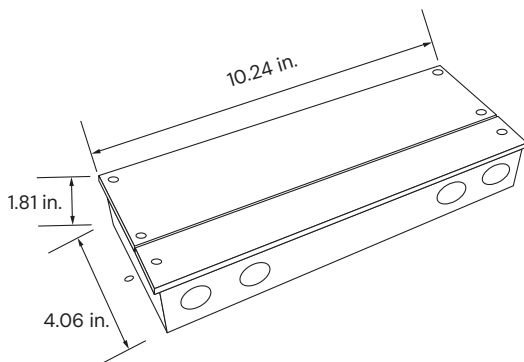

NDD-96W-24V

NDD-150W-24V

NDD-200W-24V

NDD-300W-24V

RF Remote Control
6.38" L x 1.65" W x 0.59" H

Mobile application + WiFi

DMX Wall Control
5.20" L x 7.09" W x 1.38" H

DMX Wall Control + WiFi
5.75" L x 4.17" W x 0.43" H