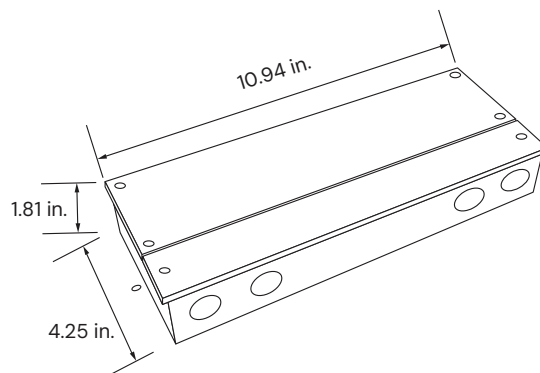

NDD-96W-24V

NDD-150W-24V

NDD-200W-24V

NDD-300W-24V

RF Remote Control
6.38" L x 1.65" W x 0.59" H

Mobile application + WiFi

DMX Wall Control
5.20" L x 7.09" W x 1.38" H

DMX Wall Control + WiFi
5.75" L x 4.17" W x 0.43" H