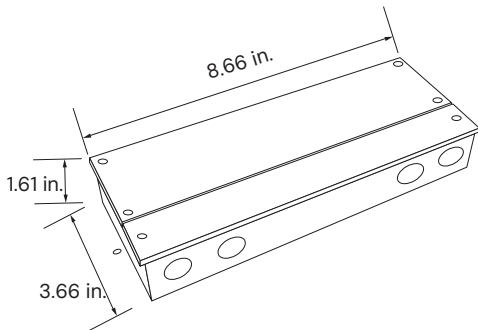

NDD-96W-24V

NDD-150W-24V

NDD-200W-24V

NDD-300W-24V

RF Remote Control
6.38" L x 1.65" W x 0.59" H

Mobile application + WiFi

DMX Wall Control
5.20" L x 7.09" W x 1.38" H

DMX Wall Control + WiFi
5.75" L x 4.17" W x 0.43" H