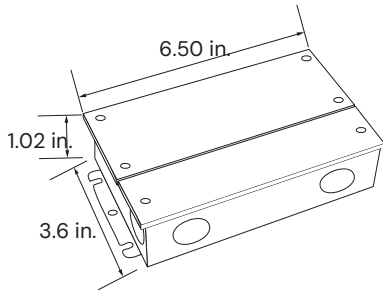

EXTERNAL DIMMING DRIVER SPECIFICATIONS

Non-Dimming Driver with Junction Box

NDD-30W-24V