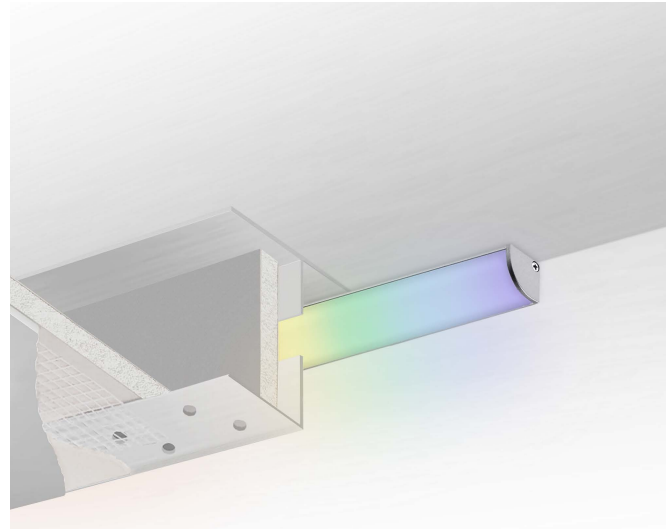

FIXTURE SPECIFICATIONS

INTENDED USE

Our RGBW color-changing cove LED light revolutionizes ambiance control with precision and versatility. Seamlessly transition between colors from anywhere on the color wheel or static white color temperature using remote, wall or Bluetooth app controls. The anodized, low-profile aluminum housing comes in a black, silver or custom finish and holds a frosted lens that uniformly distributes light with a 160° beam spread. The indoor IP54-rated model delivers 500 lumens per foot, while the IP65-rated model offers 250 lumens per square foot in outdoor and wet environments. This LED cove light is Title 24-compliant and ideal for lighting restaurants, bars, lounges, nightclubs, gymnasiums and other commercial applications.

FEATURES

- Construction:**Anodized Aluminum
- Mounting:**Installs on surface/corners
- Finish:**Silver, Black, White, and custom finishes are available.
- Lens:**Frosted
- Voltage:**24V LED fixture, 120-277V Driver required for every 24' run.
- RGBW Control Options:**Bluetooth App for iOS and Android, Remote Control with WiFi option, and Wall control with WiFi option.
- Dimming:**Light is Dimmable via iOS/Android Application or Optional Controls
- Beam Spread:**160°
- Indoor:**IP54 | (White) 280 L/Ft | 6W/Ft
- Outdoor:**IP65 | (White) 310 L/Ft | 5W/Ft
- Operating Temperature:**-40°F (-40°C) ~ +140°F (+60°C)
- CRI:**95+
- Life:**50,000
- Warranty:**5 years carefree for parts & components.(labor not included)
- Listings:**UL listed, Title 24/JA8, Indoor (IP54) or outdoor (IP65), Buy American Act Compliant