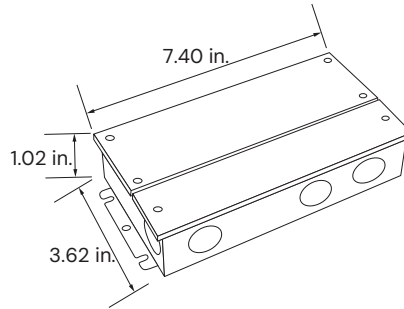

NDD-96W-24V

NDD-150W-24V

NDD-200W-24V

NDD-300W-24V

RF Remote Control
6.38" L x 1.65" W x 0.59" H

Mobile application + WiFi

DMX Wall Control
5.20" L x 7.09" W x 1.38" H

DMX Wall Control + WiFi
5.75" L x 4.17" W x 0.43" H