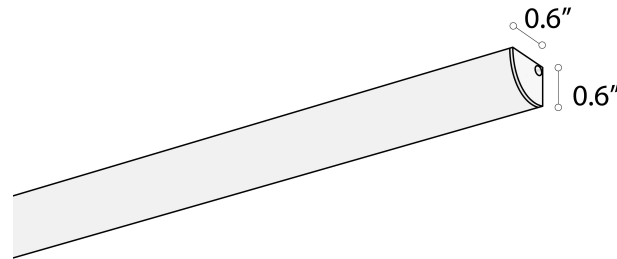

FIXTURE SPECIFICATIONS

INTENDED USE

Our RGBW color-changing cove LED light revolutionizes ambiance control with precision and versatility. Seamlessly transition between colors from anywhere on the color wheel or static white color temperature using remote, wall or Bluetooth app controls. The anodized, low-profile aluminum housing comes in a black, silver or custom finish and holds a frosted lens that uniformly distributes light with a 160° beam spread. The indoor IP54-rated model delivers 500 lumens per foot, while the IP65-rated model offers 250 lumens per square foot in outdoor and wet environments. This LED cove light is Title 24-compliant and ideal for lighting restaurants, bars, lounges, nightclubs, gymnasiums and other commercial applications.

FEATURES

- Construction:**Anodized Aluminum
- Mounting:**Installs on surface/corners
- Finish:**Silver, Black, White, and custom finishes are available.
- Lens:**Frosted
- Voltage:**24V LED fixture, 120-277V Driver required for every 24' run.
- RGBW Control Options:**Bluetooth App for iOS and Android, Remote Control with WiFi option, and Wall control with WiFi option.
- Dimming:**Light is Dimmable via iOS/Android Application or Optional Controls
- Beam Spread:**160°
- Indoor:**IP54 | (White) 280 L/Ft | 6W/Ft
- Outdoor:**IP65 | (White) 310 L/Ft | 5W/Ft
- Operating Temperature:**-40°F (-40°C) ~ +140°F (+60°C)
- CRI:**95+
- Life:**50,000
- Warranty:**5 years carefree for parts & components.(labor not included)
- Listings:**UL listed, Title 24/JA8, Indoor (IP54) or outdoor (IP65), Buy American Act Compliant