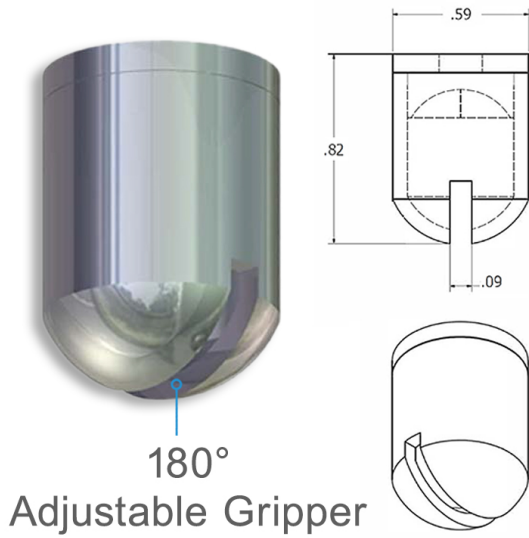

FIXTURE SPECIFICATIONS

INTENDED USE

The Alcon Lighting Canopy Kit for Slope Vaulted Ceiling with 180° adjustable gripper is specially designed for architectural pendant and suspended light fixtures on vaulted ceilings.

FEATURES

Diameter: 5"

Includes: Adjustable Aircraft Cable (Power cable not included)

Alcon Lighting 16501-S Canopy Kit with Adjustable Aircraft Cable for Slope Vault ceiling

ORDERING INFORMATION Example: (16501-S-4-WH)

Model	Cable Length		Finish
16501-S	4	4 Foot	WH White <small>Standard</small>
	8	8 Foot	BK Black
	12	12 Foot	SL Silver
	20	20 Foot	
	30	30 Foot	