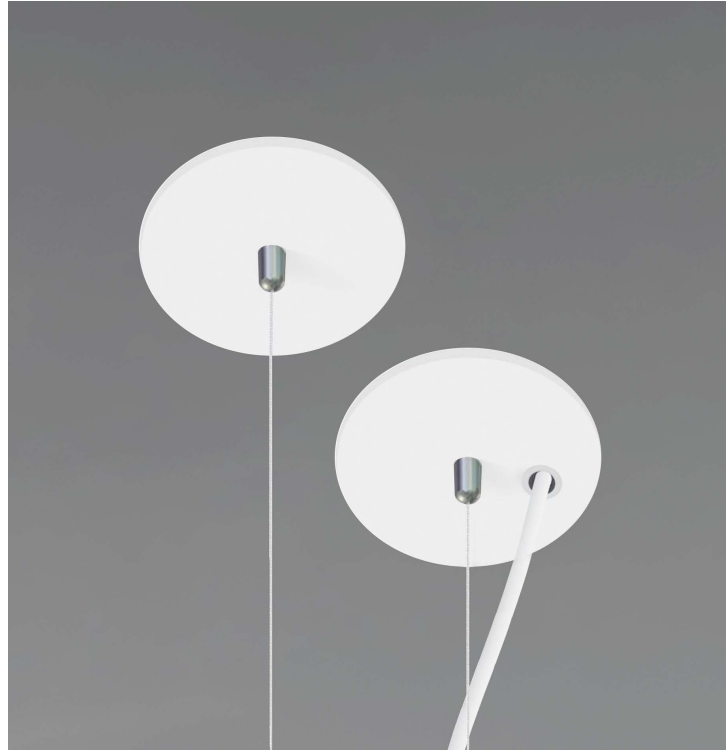

FIXTURE SPECIFICATIONS

INTENDED USE

The Alcon Lighting Canopy Kit for Slope Vaulted Ceiling with 180° adjustable gripper is specially designed for architectural pendant and suspended light fixtures on vaulted ceilings.

FEATURES

Diameter: 5"

Includes: Adjustable Aircraft Cable (Power cable not included)

Alcon Lighting 16501-S Canopy Kit with Adjustable Aircraft Cable for Slope Vault ceiling

ORDERING INFORMATION Example: (16501-S-4-WH)

Model	Cable Length		Finish
16501-S	4	4 Foot	WH White <small>Standard</small>
	8	8 Foot	BK Black
	12	12 Foot	SL Silver
	20	20 Foot	
	30	30 Foot	