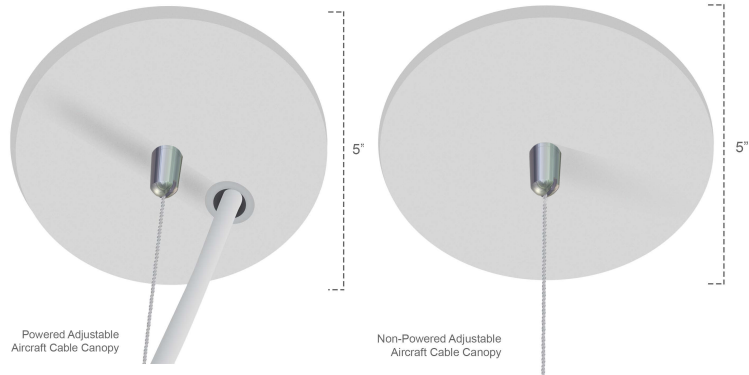

FIXTURE SPECIFICATIONS

INTENDED USE

The Alcon Lighting Canopy Kit for Slope Vaulted Ceiling with 180° adjustable gripper is specially designed for architectural pendant and suspended light fixtures on vaulted ceilings.

FEATURES

Diameter: 5"

Includes: Adjustable Aircraft Cable (Power cable not included)

Alcon Lighting 16501-S Canopy Kit with Adjustable Aircraft Cable for Slope Vault ceiling

ORDERING INFORMATION Example: (16501-S-4-WH)

Model	Cable Length		Finish
16501-S	4	4 Foot	WH White <small>Standard</small>
	8	8 Foot	BK Black
	12	12 Foot	SL Silver
	20	20 Foot	
	30	30 Foot	