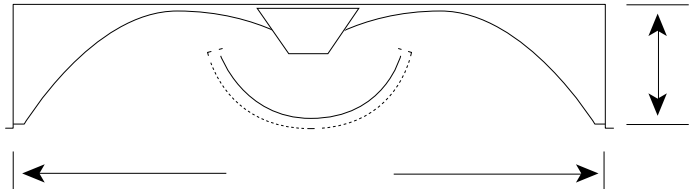

¹ Please contact factory for more information.
² Must be paired with 90+ CRI option.
³ Wireless control must be specified (page 3).

LINE DRAWINGS

Recessed

Surface

	1x4	2x2	2x4
Length	47-3/4 (1213)	23-3/4 (603)	47-3/4 (1213)
Width	11-15/16 (303)	23-15/16 (608)	23-15/16 (608)
Height	5-1/2" (140mm)	5-1/2" (140mm)	5-1/2" (140mm)