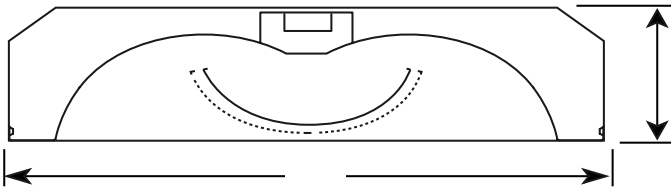

¹ Please contact factory for more information.
² Must be paired with 90+ CRI option.
³ Wireless control must be specified (page 3).

LINE DRAWINGS

Recessed

Surface

	1x4	2x2	2x4
Length	47-3/4 (1213)	23-3/4 (603)	47-3/4 (1213)
Width	11-15/16 (303)	23-15/16 (608)	23-15/16 (608)
Height	5-1/2" (140mm)	5-1/2" (140mm)	5-1/2" (140mm)

	1x4	2x2	2x4
Length	49 (1244)	25 (634)	49 (1244)
Width	12 (304)	24 (609)	24 (609)
Height	5-1/2" (140mm)	5-1/2" (140mm)	5-1/2" (140mm)

DPL
Optional Dust/Bug Proof Clear Acrylic Lens

AMS IFS105SE COVERAGE PATTERN