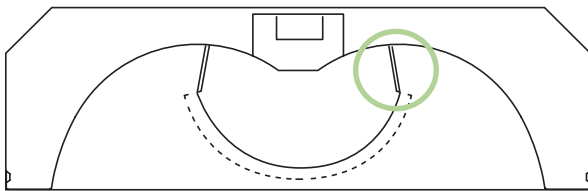

¹ Please contact factory for more information.
² Must be paired with 90+ CRI option.
³ Wireless control must be specified (page 3).

LINE DRAWINGS

Recessed

Surface

	1x4	2x2	2x4
Length	47-3/4 (1213)	23-3/4 (603)	47-3/4 (1213)
Width	11-15/16 (303)	23-15/16 (608)	23-15/16 (608)
Height	5-1/2" (140mm)	5-1/2" (140mm)	5-1/2" (140mm)

	1x4	2x2	2x4
Length	49 (1244)	25 (634)	49 (1244)
Width	12 (304)	24 (609)	24 (609)
Height	5-1/2" (140mm)	5-1/2" (140mm)	5-1/2" (140mm)

DPL
Optional Dust/Bug Proof Clear Acrylic Lens

AMS IFS105SE COVERAGE PATTERN