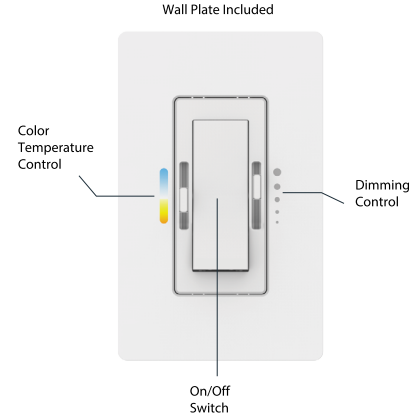

SIDE VIEW

TOP VIEW

COMPATIBLE DIMMERS

	0-10V
	2100
	2101
	2102
	DVSTV

TUNABLE WHITE

[2103](#)

WIRELESS TUNABLE WHITE CONTROL

Weight	0.35 lbs
Dimming Type	PWM
Signal Type	RF (Radio Frequency) 434 MHz/868MHz
Range	100ft from fixture
Maximum Load	24V @ DC 480W
Working Temperature	-20°F to 140°F (-28C to 60°C)
Battery	3V (CR2032 Battery)

Wall

L - 4 3/8" x W - 3 1/4" x D - 1 3/4"

Desktop

L - 4 3/8" x W - 3 1/4" x D - 2 1/2"

COLOR TEMPERATURE GUIDE

2700K

WARM
WHITE

friendly
personal
intimate