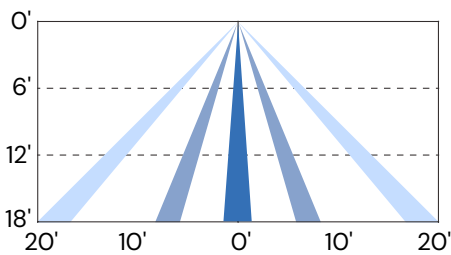

AMS IFS105SE COVERAGE PATTERN

SIDE VIEW