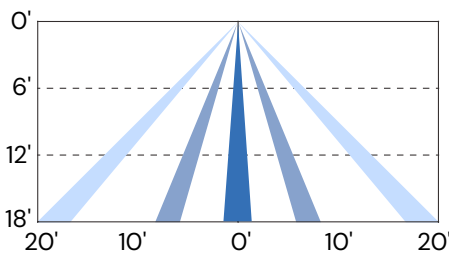

AMS IFS105SE COVERAGE PATTERN

SIDE VIEW