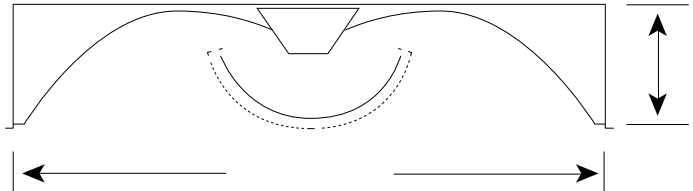

¹ Please contact factory for more information.
² Must be paired with 90+ CRI option.
³ Wireless control must be specified (page 3).

LINE DRAWINGS

Recessed

Surface

	1x4	2x2	2x4
Length	47-3/4 (1213)	23-3/4 (603)	47-3/4 (1213)
Width	11-15/16 (303)	23-15/16 (608)	23-15/16 (608)
Height	5-1/2" (140mm)	5-1/2" (140mm)	5-1/2" (140mm)