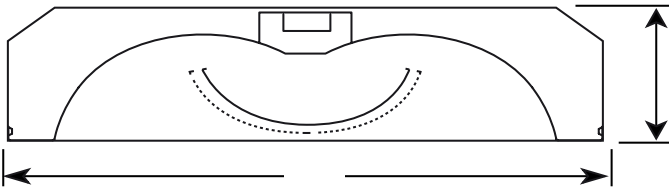

Recessed

Surface

FEATURES

- Construction:** Die-formed and welded 22-gauge cold rolled steel
- Recessed Mount:** T-bar safety clips compatible with 15/16, 9/16 grid, applicable for direct insulation contact
- Diffuser:** Metal perforated with white acrylic overlay
- Voltage:** 120-277V (50/60 Hz)
- Finish:** Textured matte white powder coat, over rust inhibiting phosphate coating for corrosion resistance
- Life:** Calculated L70 @ 122,000 hours, Reported L70 @ +60,000 hours, LM80
- Warranty:** 5 Year (Standard), 7 & 10 Year options available
- Listings:** cULus Listed, BAA compliant, IC Rated, LM80, CEC Compliant EM, Assembled in the USA, Bluetooth Mesh System available¹

¹ Please contact factory for more information.
² Must be paired with 90+ CRI option.
³ Wireless control must be specified (page 3).

LINE DRAWINGS

Recessed

Surface

	1x4	2x2	2x4
Length	47-3/4 (1213)	23-3/4 (603)	47-3/4 (1213)
Width	11-15/16 (303)	23-15/16 (608)	23-15/16 (608)
Height	5-1/2" (140mm)	5-1/2" (140mm)	5-1/2" (140mm)

	1x4	2x2	2x4
Length	49 (1244)	25 (634)	49 (1244)
Width	12 (304)	24 (609)	24 (609)
Height	5-1/2" (140mm)	5-1/2" (140mm)	5-1/2" (140mm)

DPL
Optional Dust/Bug Proof Clear Acrylic Lens

AMS IFS105SE COVERAGE PATTERN