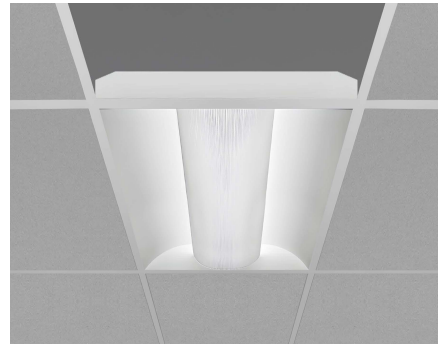

Project Name: _____ Type: _____ Quantity: _____

INTENDED USE

Our architectural LED recessed center-basket troffer light features an asymmetrical center basket made of perforated metal that completely eliminates glare while providing an aesthetically pleasing alternative to acrylic lensed models. Engineered with a corrosion-resistant matte surface, it efficiently reflects light to create a comfortable and abundant lighting environment. Smooth edges ensure easy handling. This LED troffer is Buy American Act compliant and comes with a standard 5-year warranty, with an optional extension of up to 10 years for added peace of mind, making it ideal for offices, classrooms, medical offices and other institutional applications.

Recessed

Surface

FEATURES

- Construction:** Die-formed and welded 22-gauge cold rolled steel
- Recessed Mount:** T-bar safety clips compatible with 15/16, 9/16 grid, applicable for direct insulation contact
- Diffuser:** Metal perforated with white acrylic overlay
- Voltage:** 120-277V (50/60 Hz)
- Finish:** Textured matte white powder coat, over rust inhibiting phosphate coating for corrosion resistance
- Life:** Calculated L70 @ 122,000 hours, Reported L70 @ +60,000 hours, LM80
- Warranty:** 5 Year (Standard), 7 & 10 Year options available
- Listings:** cULus Listed, BAA compliant, IC Rated, LM80, CEC Compliant EM, Assembled in the USA, Bluetooth Mesh System available¹

¹ Please contact factory for more information.
² Must be paired with 90+ CRI option.
³ Wireless control must be specified (page 3).

LINE DRAWINGS

Recessed

Surface

	1x4	2x2	2x4
Length	47-3/4 (1213)	23-3/4 (603)	47-3/4 (1213)
Width	11-15/16 (303)	23-15/16 (608)	23-15/16 (608)
Height	5-1/2" (140mm)	5-1/2" (140mm)	5-1/2" (140mm)