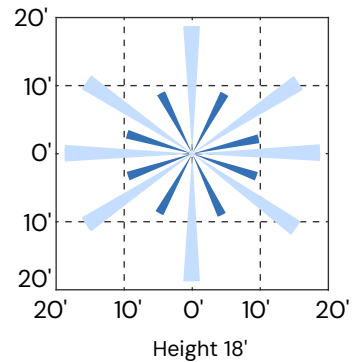

LINE DRAWINGS

	1x4	2x2	2x4
Length	47-3/4 (1213)	23-3/4 (603)	47-3/4 (1213)
Width	11-15/16 (303)	23-15/16 (608)	23-15/16 (608)
Height	5-1/2" (140mm)	5-1/2" (140mm)	5-1/2" (140mm)

	1x4	2x2	2x4
Length	49 (1244)	25 (634)	49 (1244)
Width	12 (304)	24 (609)	24 (609)
Height	5-1/2" (140mm)	5-1/2" (140mm)	5-1/2" (140mm)

DPL
Optional Dust/Bug Proof Clear Acrylic Lens

AMS IFS105SE COVERAGE PATTERN

TOP VIEW