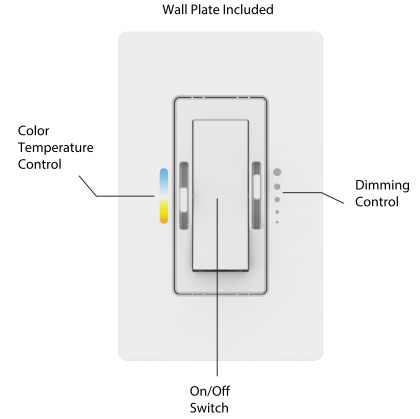

SIDE VIEW

TOP VIEW

COMPATIBLE DIMMERS

	0-10V
	2100
	2101
	2102
2103	
	DVSTV

TUNABLE WHITE

[2103](#)

WIRELESS TUNABLE WHITE CONTROL

Weight	0.35 lbs
Dimming Type	PWM
Signal Type	RF (Radio Frequency) 434 MHz/868MHz
Range	100ft from fixture
Maximum Load	24V @ DC 480W
Working Temperature	-20°F to 140°F (-28C to 60°C)
Battery	3V (CR2032 Battery)

Wall

L - 4 3/8" x W - 3 1/4" x D - 1 3/4"

Desktop

L - 4 3/8" x W - 3 1/4" x D - 2 1/2"

COLOR TEMPERATURE GUIDE

<p>2700K</p> <p>WARM WHITE</p> <p>friendly personal intimate</p> <p>HOMES LIBRARIES RESTAURANTS</p> <p>✓</p>	<p>3000K</p> <p>SOFT WHITE GLOW</p> <p>soft warm pleasing</p> <p>HOMES HOTEL ROOMS LOBBIES RETAIL STORES</p> <p>✓</p>	<p>3500K</p> <p>NEUTRAL GLOW</p> <p>sociable inviting non-threatening</p> <p>EXECUTIVE OFFICES RECEPTION AREAS SUPERMARKETS</p> <p>✓</p>	<p>4000K</p> <p>COOL WHITE GLOW</p> <p>neat clean efficient</p> <p>OFFICES CLASSROOMS MASS MERCHANDISERS SHOWROOMS</p> <p>✓</p>	<p>5000K</p> <p>DAYLIGHT GLOW</p> <p>bright cool alert</p> <p>GRAPHICS INDUSTRY HOSPITALS GALLERIES BEAUTY SALONS</p> <p>✓</p>
---	--	---	--	---