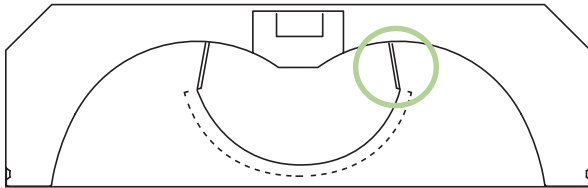

¹ Please contact factory for more information.
² Must be paired with 90+ CRI option.
³ Wireless control must be specified (page 3).

LINE DRAWINGS

Recessed

Surface

	1x4	2x2	2x4
Length	47-3/4 (1213)	23-3/4 (603)	47-3/4 (1213)
Width	11-15/16 (303)	23-15/16 (608)	23-15/16 (608)
Height	5-1/2" (140mm)	5-1/2" (140mm)	5-1/2" (140mm)

	1x4	2x2	2x4
Length	49 (1244)	25 (634)	49 (1244)
Width	12 (304)	24 (609)	24 (609)
Height	5-1/2" (140mm)	5-1/2" (140mm)	5-1/2" (140mm)

DPL
Optional Dust/Bug Proof Clear Acrylic Lens

AMS IFS105SE COVERAGE PATTERN