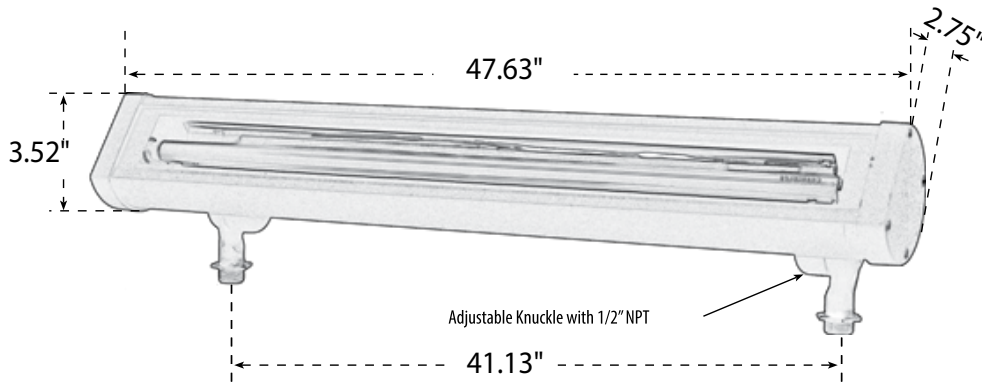

FIXTURE SPECIFICATIONS

The Alcon 31024-RGBW outdoor linear sign light offers easy to use outdoor sign lighting featuring a handheld remote that can adjust light color and intensity. Our outdoor RGBW LED linear flood lights are ideal for billboards and other outdoor signage, as well as exterior architectural applications.

FEATURES

Construction: Powder Coated Aluminum

Lens: Clear, heat resistant, tempered glass lens

Mounting: In-ground or surface

Color Temperature: RGB+W (5000K)

Voltage: 120-277V

Life: 50,000 Hours

Listings: UL, Wet Location rated

Warranty: 1 Year Carefree for Parts & Components (Labor not included)

ORDERING INFORMATION Example: [31024-RGBW-4-BK](#)

Model	Length Wattage Lumen	Finish	Control
31024-RGBW	4 48" 36W 3384lms	BK Black	(Blank) Standard 4 Zone - RGBW Control
		BR Bronze	
		WH White	
		VG Verde Green	8ZC 8 Zone - RGBW Control
		SL Silver	

Alcon 31024-RGBW Outdoor RGBW Color-Changing Linear LED Commercial Sign Light

DIMENSIONS

CONTROL OPTIONS

Standard 4 Zone - RGBW
Control Included

Optional 8 Zone - RGBW
Control Available