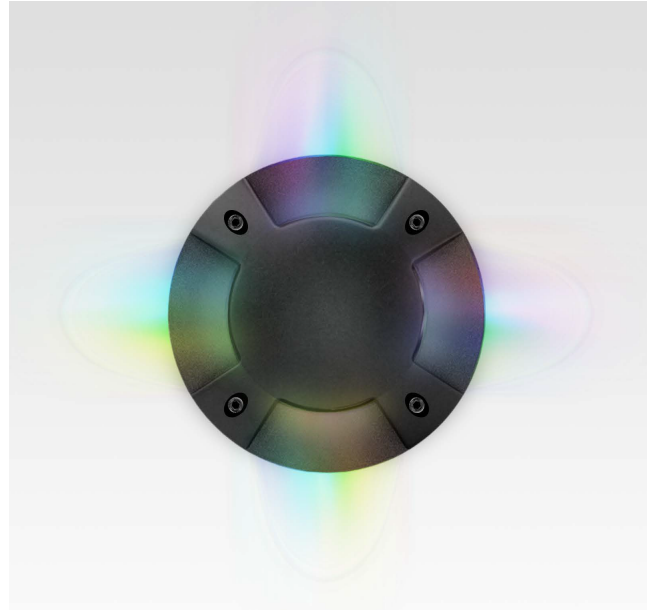

FIXTURE SPECIFICATIONS

INTENDED USE

The Alcon Lighting Mia 9032 Aluminum Outdoor LED 6W Remote Controlled RGB Color Changing Well Light is the ideal solution for residential or commercial lighting applications where RGB LED outdoor well lights are desired.

DETAILS

Installation: Rated for in-ground soil and concrete applications

Voltage: 100-240V

Lumen: 300 Lumens

Wattage: 6 Watts

Finish: Bronze

Beam Spread: 120°

RGB Controller: RGB Controller must be ordered in order to operate fixture.

Listing: IP65

Alcon 9032 6-Inch In-Ground RGB LED Well Light

5" (D)

6" (H)

ORDERING INFORMATION: Example: (9032)

Model	Option
9032	RGB-R Remote for LED RGB Color Changing Well Light