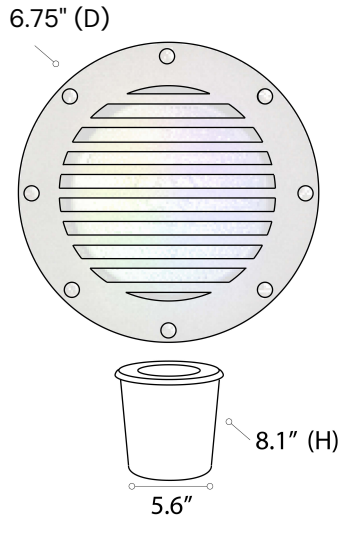

FIXTURE SPECIFICATIONS

This fiberglass LED well light features an open face cover to maximize light with a tempered glass lens and grill to protect from environmental, walkway and oceanfront hazards. Suitable for soil or concrete. The in-ground light functions in almost any location. Also available with RGBW color-tuning technology.

DETAILS

Dia 6.75" x **W** 6.75" x **H** 8.10"

Construction: Corrosion-resistant fiberglass

Installation: Rated for in-ground soil and concrete applications

Lens: Clear, heat-resistant, tempered glass

Finish: Bronze

RGBW Controller: Bluetooth via Smart Life - Smart Living mobile app

(Available for iOS and Android devices) **CRI:** 80+

Life: 35,000 Hours

Listing: ETL approved for wet location, IP65

Alcon Lighting 9041 7-Inch In-Ground LED Well Light