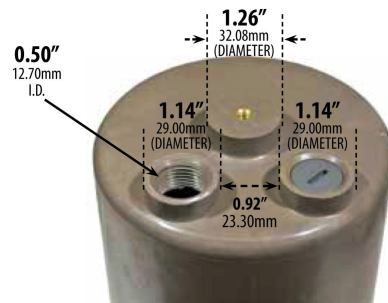

FIXTURE SPECIFICATIONS

This fiberglass LED well light features an open face cover to maximize light with a tempered glass lens and grill to protect from environmental, walkway and oceanfront hazards. Suitable for soil or concrete. The in-ground light functions in almost any location. Also available with RGBW color-tuning technology.

DETAILS

Dia 6.75" x **W** 6.75" x **H** 8.10"

Construction: Corrosion-resistant fiberglass

Installation: Rated for in-ground soil and concrete applications

Lens: Clear, heat-resistant, tempered glass

Finish: Bronze

RGBW Controller: Bluetooth via Smart Life - Smart Living mobile app

(Available for iOS and Android devices) **CRI:** 80+

Life: 35,000 Hours

Listing: ETL approved for wet location, IP65

Alcon Lighting 9041 7-Inch In-Ground LED Well Light