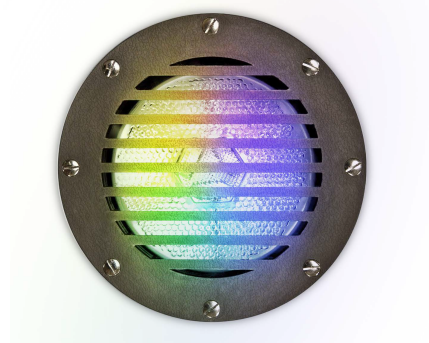

### FIXTURE SPECIFICATIONS

This fiberglass LED well light features an open face cover to maximize light with a tempered glass lens and grill to protect from environmental, walkway and oceanfront hazards. Suitable for soil or concrete. The in-ground light functions in almost any location. Also available with RGBW color-tuning technology.

#### DETAILS

**Dia** 6.75" x **W** 6.75" x **H** 8.10"

**Construction:** Corrosion-resistant fiberglass

**Installation:** Rated for in-ground soil and concrete applications

**Lens:** Clear, heat-resistant, tempered glass

**Finish:** Bronze

**RGBW Controller:** Bluetooth via Smart Life - Smart Living mobile app

(Available for iOS and Android devices) **CRI:** 80+

**Life:** 35,000 Hours

**Listing:** ETL approved for wet location, IP65

Alcon Lighting 9041 7-Inch In-Ground LED Well Light